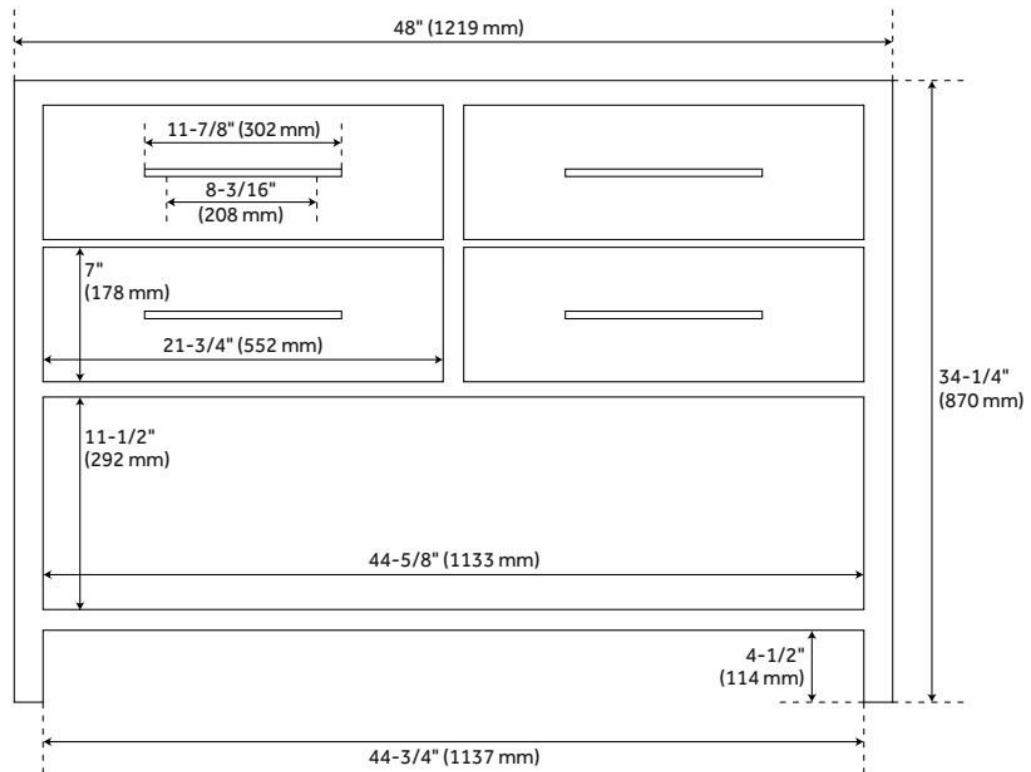

48" ROBERTSON VANITY - BLACK - VANITY CABINET ONLY

SKU: 414641
Code: SH414641

REVISED 8/1/2024