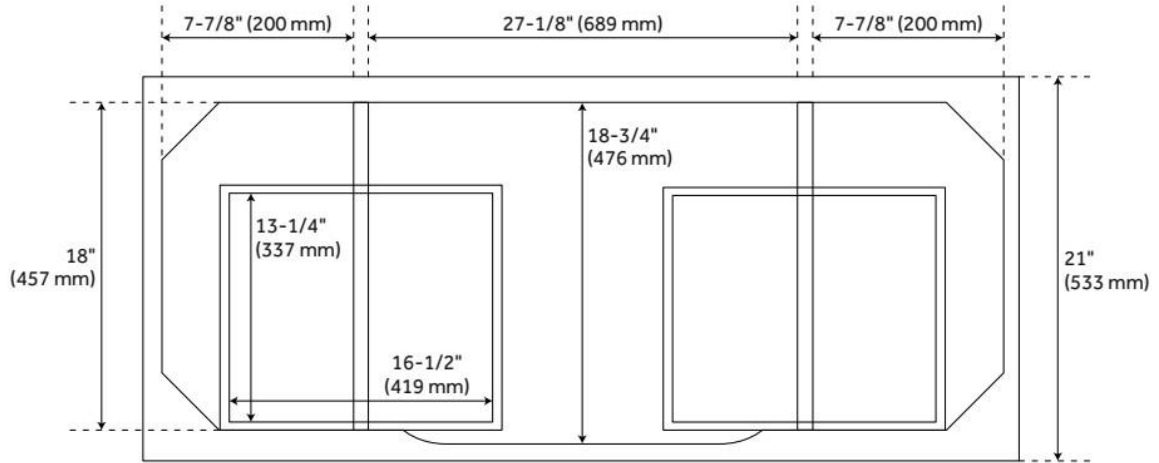

48" ROBERTSON VANITY - BLACK - VANITY CABINET ONLY

SKU: 414641
Code: SH414641

REVISED 8/1/2024