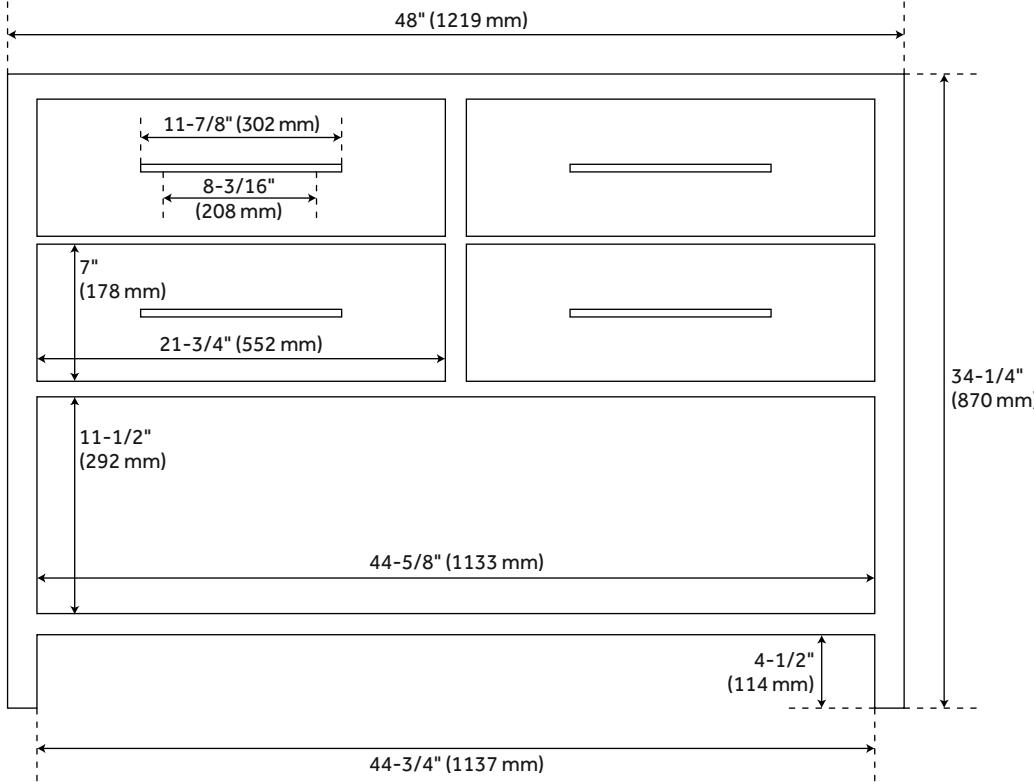

## FEATURES

Installation Type: Freestanding  
Features: Soft-Close Hinges  
Material: Mahogany  
Number of Drawers: 2  
Width: 48"  
Height: 34-1/4"  
Depth: 21"  
Assembly Required: No  
Dovetail Drawers: Yes  
Number of Basins: 1  
Sink Installation: Undermount - Rectangle  
Basin Length: 18-1/8"  
Basin Width: 12-3/4"  
Water Depth To Overflow: 4-1/8"  
Fits Drain Hole Size: 1-1/2"  
Faucet Included: No  
Vanity Top Thickness: 3cm  
Water Depth to Rim: 5-1/2"  
Hardware Finish: Antique Brass  
Built-In Adjusters: Yes  
Sink Included: yes  
Basin Overflow: Yes  
Vanity Top Included: yes  
Vanity Top Depth: 22"  
Vanity Top Width: 49"  
Mirror Included: Optional

# 48" ROBERTSON VANITY FOR RECTANGULAR UNDERMOUNT SINK - BLACK

SKU: 951855-RUMB

Code: SH473778, SH473777, SH473776, SH473775, SH473774, SH473773, SH468862, SH468861, SH457373, SH457378, SH457377, SH457374, SH457376, SH457375, SH457372

## ADDITIONAL FEATURES

- Includes a matching backsplash and a white porcelain sink.
- Granite is A-grade. Polished Carrara Marble is sourced from Italy.
- Each stone top is carved from a single piece of stone and will feature natural variations.
- See Installation Instructions for directions to attach the vanity top and sink.
- All dimensions are ( $\pm 1/2''$ ).

# 48" ROBERTSON CONSOLE VANITY - BLACK

All dimensions and specifications are nominal and may vary. Use actual products for accuracy in critical situations.