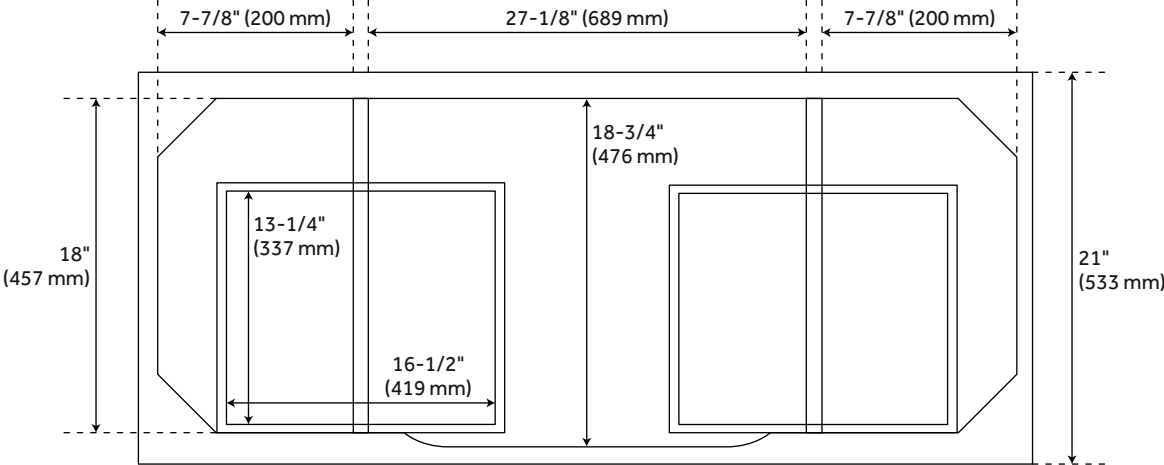

## FEATURES

Installation Type: Freestanding  
Features: Soft-Close Hinges  
Material: Mahogany  
Number of Drawers: 2  
Width: 48"  
Height: 34-1/4"  
Depth: 21"  
Assembly Required: No  
Dovetail Drawers: Yes  
Number of Basins: 1  
Sink Installation: Undermount - Rectangle  
Basin Length: 18-1/8"  
Basin Width: 12-3/4"  
Water Depth To Overflow: 4-1/8"  
Fits Drain Hole Size: 1-1/2"  
Faucet Included: No  
Vanity Top Thickness: 3cm  
Water Depth to Rim: 5-1/2"  
Hardware Finish: Antique Brass  
Built-In Adjusters: Yes  
Sink Included: yes  
Basin Overflow: Yes  
Vanity Top Included: yes  
Vanity Top Depth: 22"  
Vanity Top Width: 49"  
Mirror Included: Optional

## ADDITIONAL FEATURES

- Includes a matching backsplash and a white porcelain sink.
- Granite is A-grade. Polished Carrara Marble is sourced from Italy.
- Each stone top is carved from a single piece of stone and will feature natural variations.
- See Installation Instructions for directions to attach the vanity top and sink.
- All dimensions are ( $\pm 1/2''$ ).

# 48" ROBERTSON CONSOLE VANITY - BLACK

All dimensions and specifications are nominal and may vary. Use actual products for accuracy in critical situations.