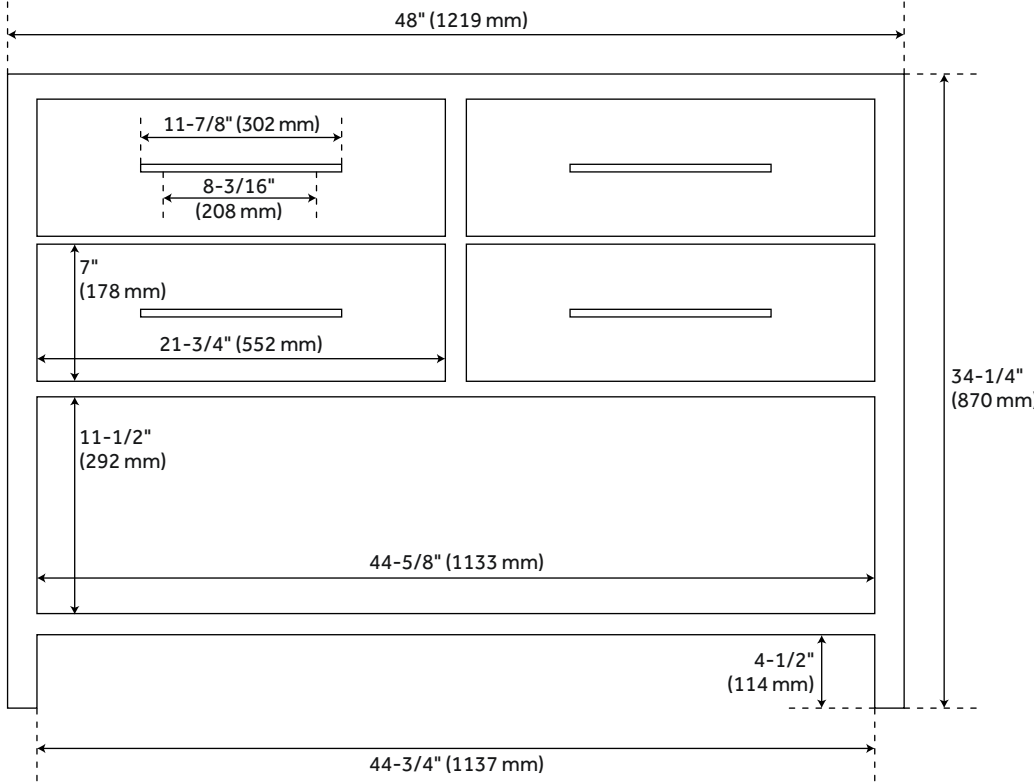

48" ROBERTSON VANITY FOR UNDERMOUNT SINK - BLACK

SKU: 930775-UM

Code: SH463231, SH463236, SH463235, SH463234, SH463233, SH463232, SH463237

FEATURES

Installation Type: Freestanding
Features: Soft-Close Hinges
Material: Mahogany
Number of Drawers: 2
Width: 48"
Height: 34-3/8"
Depth: 21"
Assembly Required: No
Dovetail Drawers: Yes
Number of Basins: 1
Sink Installation: Undermount - Oval
Basin Length: 16"
Basin Width: 12-1/2"
Water Depth To Overflow: 5"
Fits Drain Hole Size: 1-1/2"
Faucet Included: No
Vanity Top Thickness: 3cm
Water Depth to Rim: 6"
Hardware Finish: Antique Brass
Built-In Adjusters: Yes
Sink Included: yes
Basin Overflow: Yes
Vanity Top Included: yes
Vanity Top Depth: 22"
Vanity Top Width: 49"
Mirror Included: No

REVISED 6/20/2023

48" ROBERTSON VANITY FOR UNDERMOUNT SINK - BLACK

SKU: 930775-UM

Code: SH463231, SH463236, SH463235, SH463234, SH463233, SH463232, SH463237

ADDITIONAL FEATURES

- Includes a matching backsplash and a white porcelain sink.
- Granite is A-grade. Polished Carrara Marble is sourced from Italy.
- See Installation Instructions for directions to attach the vanity top and sink.
- All dimensions are ($\pm 1/2"$).
- Each stone top is carved from a single piece of stone and will feature natural variations.

REVISED 6/20/2023

48" ROBERTSON CONSOLE VANITY - BLACK

All dimensions and specifications are nominal and may vary. Use actual products for accuracy in critical situations.