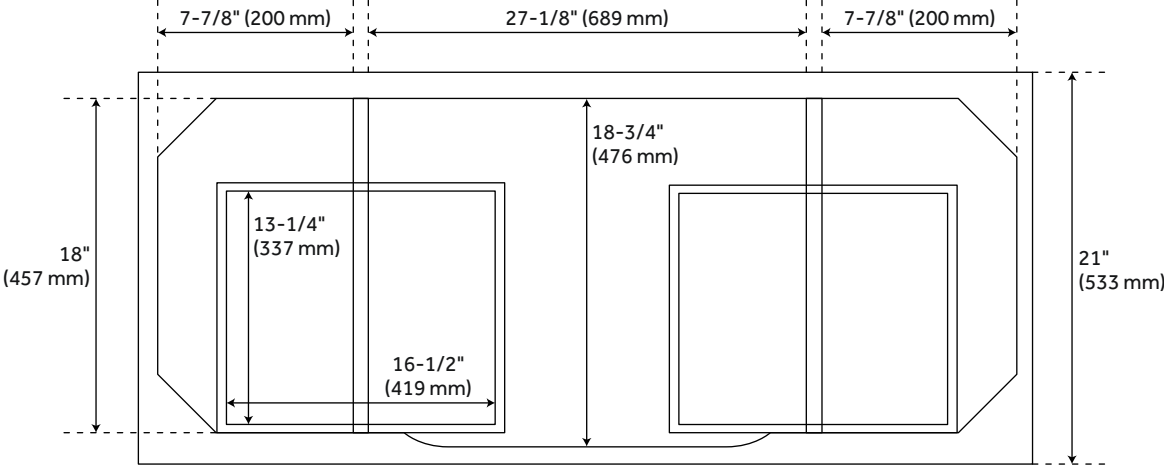

48" ROBERTSON VANITY FOR UNDERMOUNT SINK - BLACK

SKU: 930775-UM

Code: SH463231, SH463236, SH463235, SH463234, SH463233, SH463232, SH463237

FEATURES

Installation Type: Freestanding
Features: Soft-Close Hinges
Material: Mahogany
Number of Drawers: 2
Width: 48"
Height: 34-3/8"
Depth: 21"
Assembly Required: No
Dovetail Drawers: Yes
Number of Basins: 1
Sink Installation: Undermount - Oval
Basin Length: 16"
Basin Width: 12-1/2"
Water Depth To Overflow: 5"
Fits Drain Hole Size: 1-1/2"
Faucet Included: No
Vanity Top Thickness: 3cm
Water Depth to Rim: 6"
Hardware Finish: Antique Brass
Built-In Adjusters: Yes
Sink Included: yes
Basin Overflow: Yes
Vanity Top Included: yes
Vanity Top Depth: 22"
Vanity Top Width: 49"
Mirror Included: No

REVISED 6/20/2023

48" ROBERTSON VANITY FOR UNDERMOUNT SINK - BLACK

SKU: 930775-UM

Code: SH463231, SH463236, SH463235, SH463234, SH463233, SH463232, SH463237

ADDITIONAL FEATURES

- Includes a matching backsplash and a white porcelain sink.
- Granite is A-grade. Polished Carrara Marble is sourced from Italy.
- See Installation Instructions for directions to attach the vanity top and sink.
- All dimensions are ($\pm 1/2"$).
- Each stone top is carved from a single piece of stone and will feature natural variations.

REVISED 6/20/2023

48" ROBERTSON CONSOLE VANITY - BLACK

All dimensions and specifications are nominal and may vary. Use actual products for accuracy in critical situations.