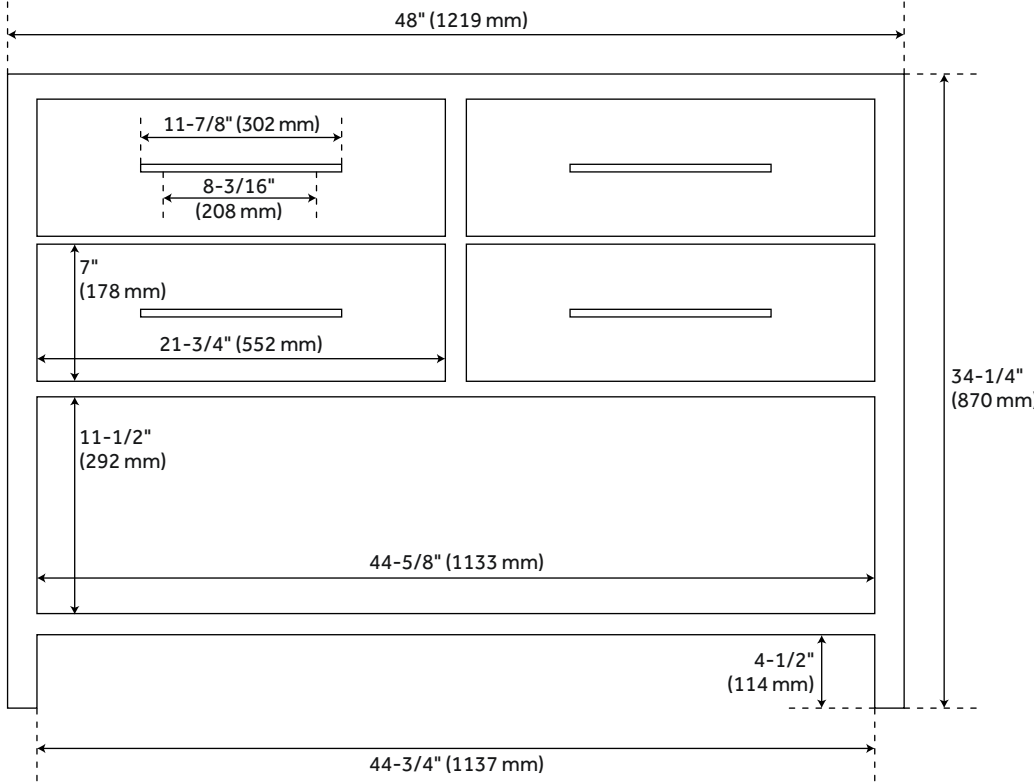

FEATURES

Installation Type: Freestanding
Features: Matching Mirror;Soft-Close Hinges
Product Finish: Bright White
Material: Mahogany
Number of Drawers: 2
Width: 48"
Height: 34-3/8"
Depth: 21"
Assembly Required: No
Dovetail Drawers: Yes
Number of Basins: 1
Sink Installation: Undermount - Rectangle
Water Depth To Overflow: 4-1/8"
Fits Drain Hole Size: 1-1/2"
Faucet Included: No
Vanity Top Thickness: 3cm
Water Depth to Rim: 5-1/2"
Hardware Finish: Antique Brass
Sink Included: yes
Basin Overflow: Yes
Vanity Top Included: yes
Vanity Top Depth: 22"
Vanity Top Width: 49"
Mirror Included: No

REVISED 6/20/2023

48" ROBERTSON VANITY FOR RECTANGULAR UNDERMOUNT SINK - BRIGHT WHITE

SKU: 934868

Code: SH459639, SH459640, SH459637, SH459638, SH459635, SH459636, SH457385, SH456958, SH456960, SH456959, SH456957, SH456956, SH453752

ADDITIONAL FEATURES

- Granite is A-grade. Polished Carrara Marble is sourced from Italy.
- Includes a matching backsplash and a white porcelain sink.
- See installation Instructions for directions to attach the vanity top and sink.
- Each stone top is carved from a single piece of stone and will feature natural variations.
- Includes a matching backsplash and a white porcelain sink.

REVISED 6/20/2023

48" ROBERTSON CONSOLE VANITY - WHITE

All dimensions and specifications are nominal and may vary. Use actual products for accuracy in critical situations.