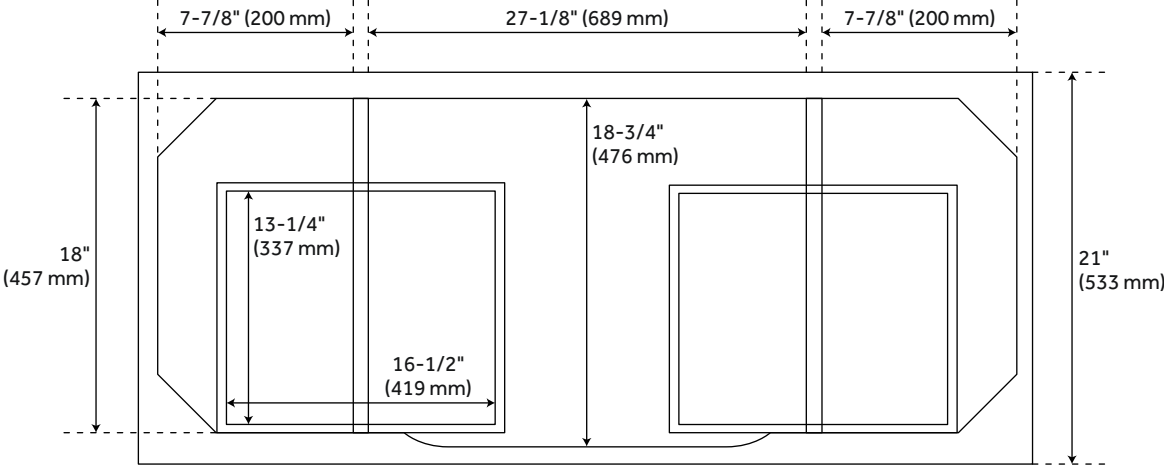

FEATURES

Installation Type: Freestanding
Features: Matching Mirror;Soft-Close Hinges
Product Finish: Bright White
Material: Mahogany
Number of Drawers: 2
Width: 48"
Height: 34-3/8"
Depth: 21"
Assembly Required: No
Dovetail Drawers: Yes
Number of Basins: 1
Sink Installation: Undermount - Rectangle
Water Depth To Overflow: 4-1/8"
Fits Drain Hole Size: 1-1/2"
Faucet Included: No
Vanity Top Thickness: 3cm
Water Depth to Rim: 5-1/2"
Hardware Finish: Antique Brass
Sink Included: yes
Basin Overflow: Yes
Vanity Top Included: yes
Vanity Top Depth: 22"
Vanity Top Width: 49"
Mirror Included: No

REVISED 6/20/2023

48" ROBERTSON VANITY FOR RECTANGULAR UNDERMOUNT SINK - BRIGHT WHITE

SKU: 934868

Code: SH459639, SH459640, SH459637, SH459638, SH459635, SH459636, SH457385, SH456958, SH456960, SH456959, SH456957, SH456956, SH453752

REVISED 6/20/2023

48" ROBERTSON CONSOLE VANITY - WHITE

All dimensions and specifications are nominal and may vary. Use actual products for accuracy in critical situations.