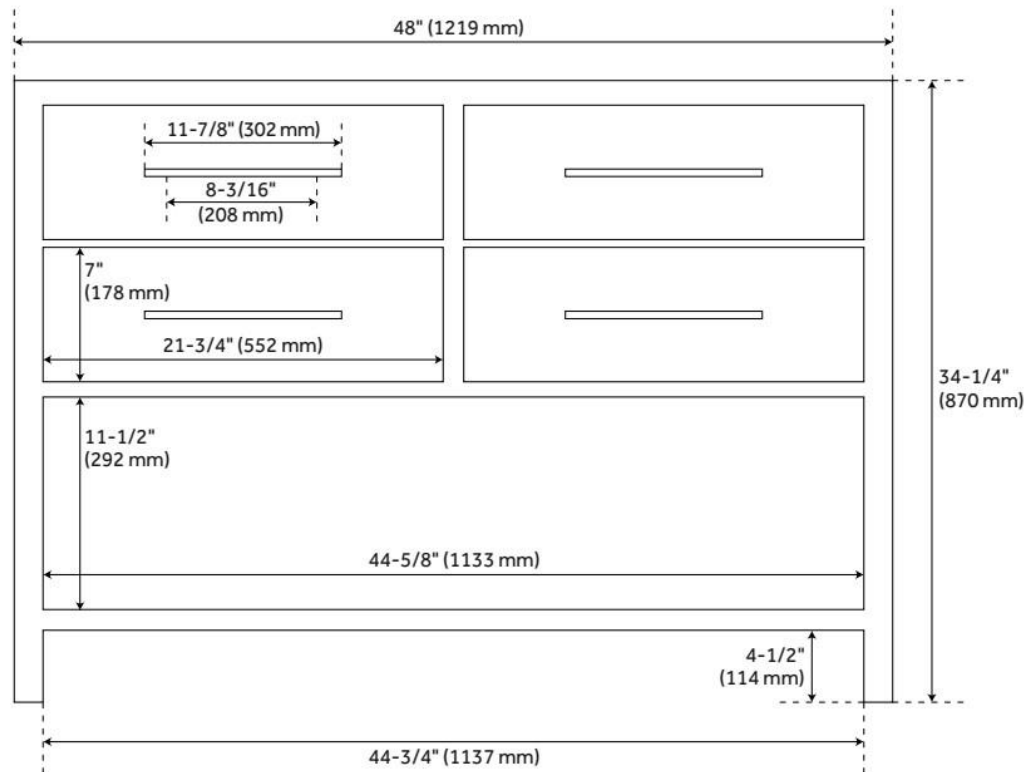

48" ROBERTSON VANITY - BRIGHT WHITE - VANITY CABINET ONLY

SKU: 414643
Code: SH414643

FEATURES

Material: Mahogany
Product Finish: Bright White
Number of Drawers: 2
Soft-Close Slides: Yes
Dovetail Drawers: Yes
Hardware Finish: Antique Brass
Built-In Adjusters: Yes

ADDITIONAL FEATURES

- [Wood finish samples available.](#)

REVISED 8/7/2024

48" ROBERTSON VANITY - BRIGHT WHITE - VANITY CABINET ONLY

SKU: 414643
Code: SH414643

REVISED 8/7/2024