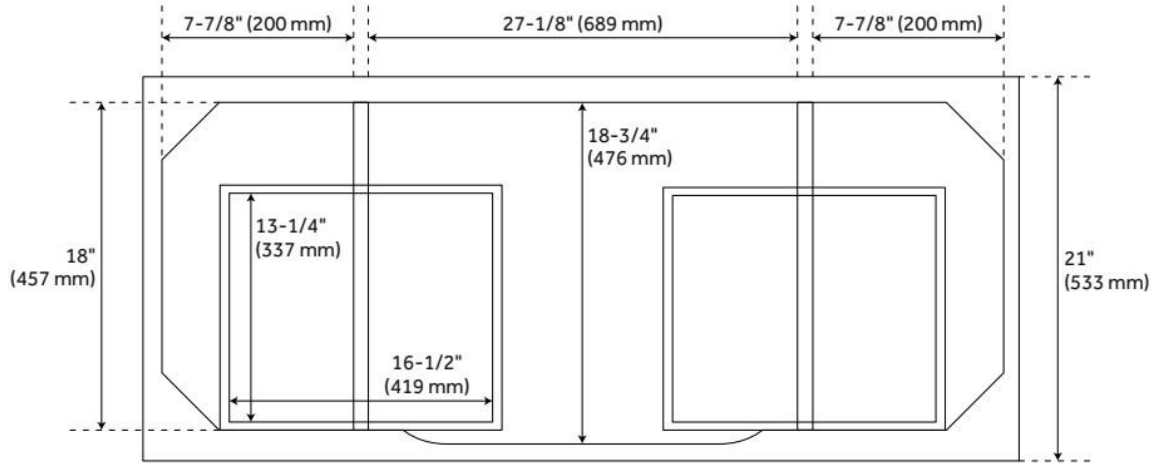

48" ROBERTSON VANITY - BRIGHT WHITE - VANITY CABINET ONLY

SKU: 414643
Code: SH414643

FEATURES

Material: Mahogany
Product Finish: Bright White
Number of Drawers: 2
Soft-Close Slides: Yes
Dovetail Drawers: Yes
Hardware Finish: Antique Brass
Built-In Adjusters: Yes

ADDITIONAL FEATURES

- [Wood finish samples available.](#)

REVISED 8/7/2024

48" ROBERTSON VANITY - BRIGHT WHITE - VANITY CABINET ONLY

SKU: 414643
Code: SH414643

REVISED 8/7/2024