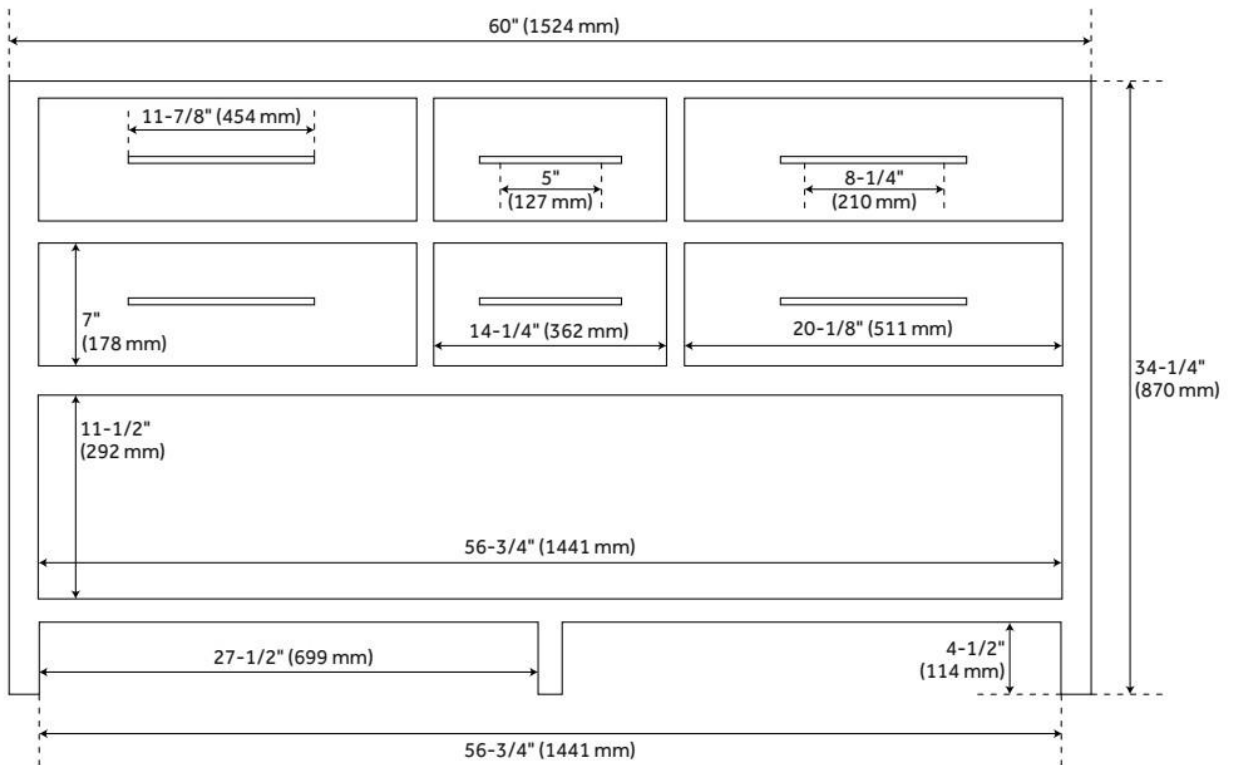

60" ROBERTSON DOUBLE CONSOLE VANITY - BLACK - VANITY CABINET ONLY

SKU: 414644
Code: SH414644

REVISED 8/7/2024