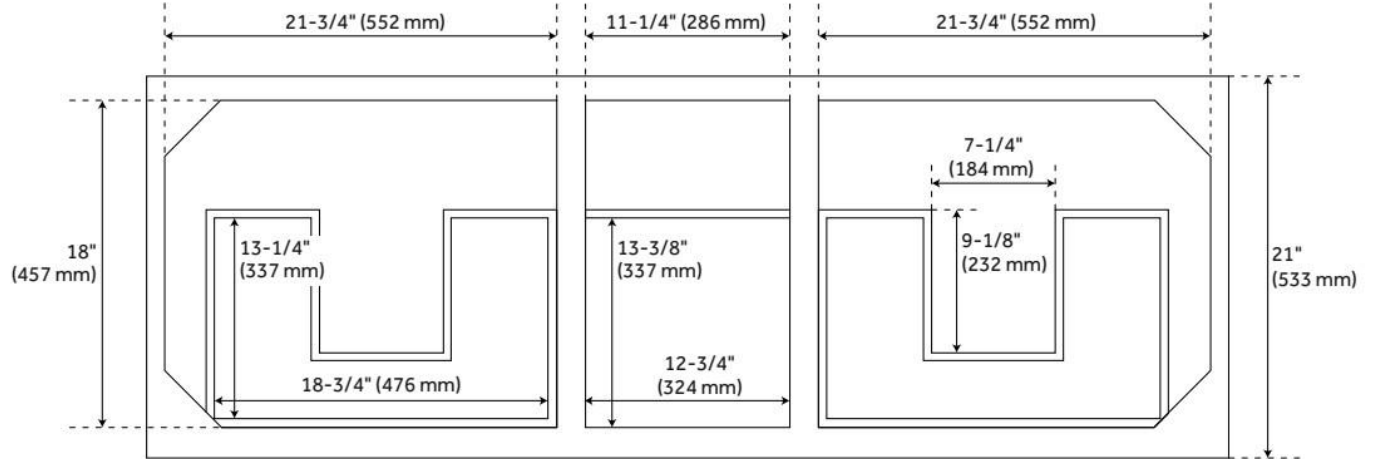

60" ROBERTSON DOUBLE CONSOLE VANITY - BLACK - VANITY CABINET ONLY

SKU: 414644
Code: SH414644

REVISED 8/7/2024