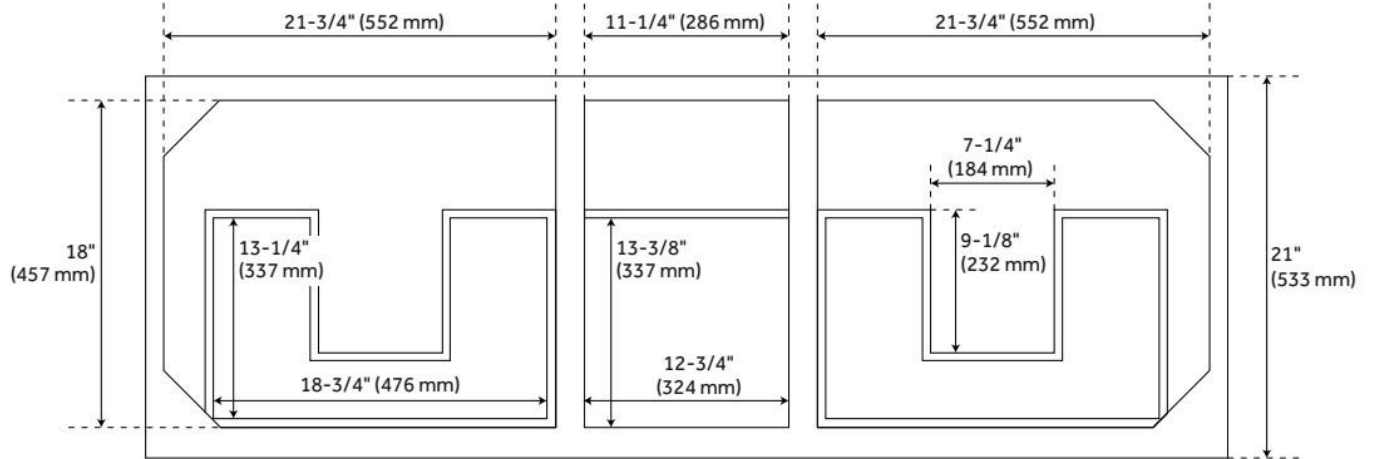

60" ROBERTSON DOUBLE VANITY - BRIGHT WHITE - VANITY CABINET ONLY

SKU: 414649
Code: SH414649

FEATURES

Material: Mahogany
Product Finish: Bright White
Number of Drawers: 4
Soft-Close Slides: Yes
Dovetail Drawers: Yes
Hardware Finish: Antique Brass
Built-In Adjusters: Yes

ASSE 1016 Type P/T

ADDITIONAL FEATURES

- [Wood finish samples available.](#)

REVISED 8/1/2024

60" ROBERTSON DOUBLE VANITY - BRIGHT WHITE - VANITY CABINET ONLY

SKU: 414649
Code: SH414649

REVISED 8/1/2024