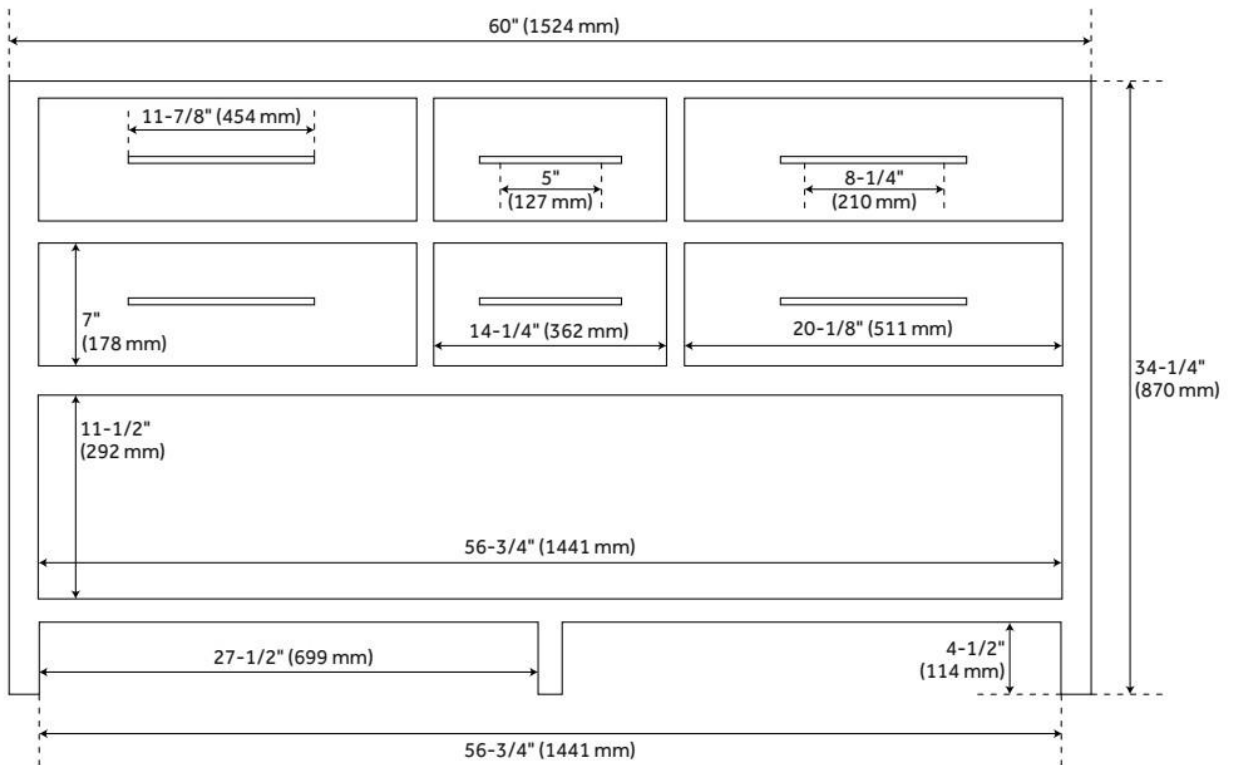

60" ROBERTSON DOUBLE VANITY - BRIGHT WHITE - VANITY CABINET ONLY

SKU: 414649
Code: SH414649

FEATURES

Material: Mahogany
Product Finish: Bright White
Number of Drawers: 4
Soft-Close Slides: Yes
Dovetail Drawers: Yes
Hardware Finish: Antique Brass
Built-In Adjusters: Yes

ASSE 1016 Type P/T

ADDITIONAL FEATURES

- [Wood finish samples available.](#)

REVISED 8/1/2024

60" ROBERTSON DOUBLE VANITY - BRIGHT WHITE - VANITY CABINET ONLY

SKU: 414649
Code: SH414649

REVISED 8/1/2024