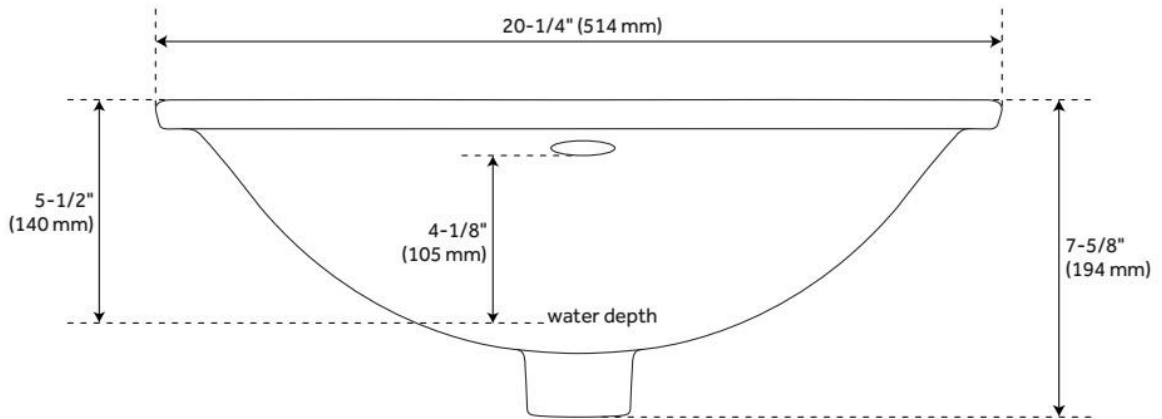

20" AVALON RECTANGULAR PORCELAIN UNDERMOUNT BATHROOM SINK - WHITE

SKU: 416462
Code: SH129027

FEATURES

Material: Porcelain
Product Finish: White
Installation Type: Undermount
Shape: Rectangle
Drain Placement: Center
Fits Drain Hole Size: 1-1/2"
Faucet Centers: No Faucet Hole
Overflow Hole: Yes
Mounting Hardware Included: No

Massachusetts Accepted, LISTED ID: 506897

ADDITIONAL FEATURES

REVISED 4/17/2026

20" AVALON RECTANGULAR PORCELAIN UNDERMOUNT BATHROOM SINK - WHITE

SKU: 416462
Code: SH129027

REVISED 4/17/2026