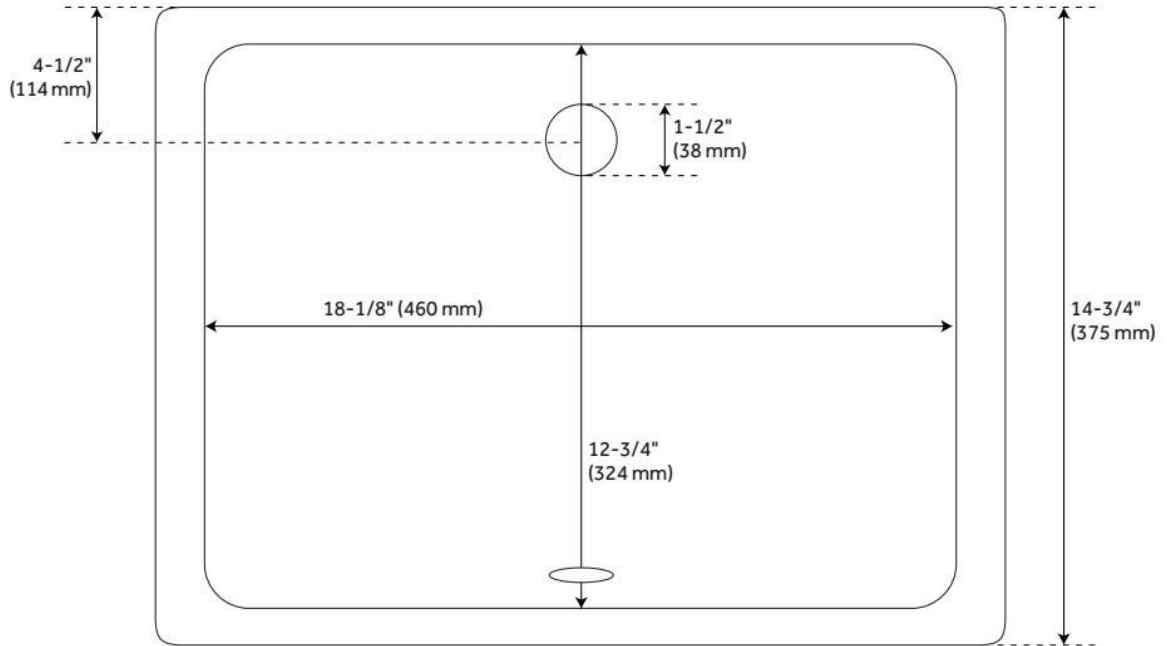

20" AVALON RECTANGULAR PORCELAIN UNDERMOUNT BATHROOM SINK - WHITE

SKU: 416462
Code: SH129027

FEATURES

Material: Porcelain
Product Finish: White
Installation Type: Undermount
Shape: Rectangle
Drain Placement: Center
Fits Drain Hole Size: 1-1/2"
Faucet Centers: No Faucet Hole
Overflow Hole: Yes
Mounting Hardware Included: No

Massachusetts Accepted, LISTED ID: 506897

ADDITIONAL FEATURES

REVISED 4/17/2026

20" AVALON RECTANGULAR PORCELAIN UNDERMOUNT BATHROOM SINK - WHITE

SKU: 416462
Code: SH129027

REVISED 4/17/2026