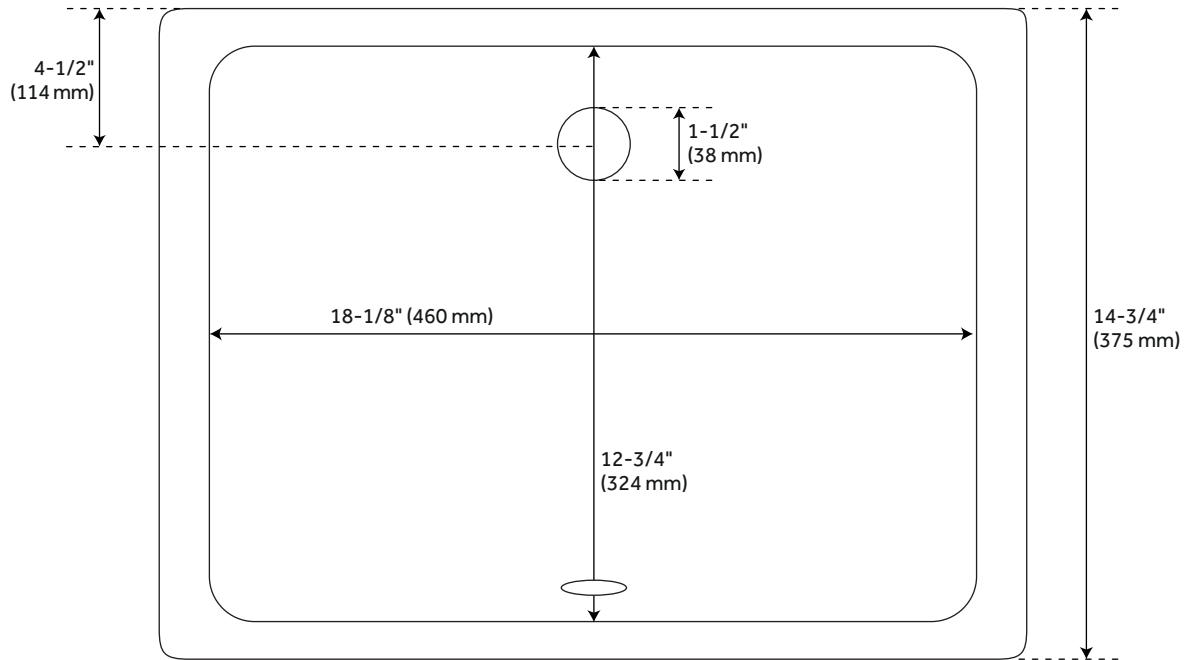

RECTANGULAR PORCELAIN UNDERMOUNT BATHROOM SINK - WHITE

SKU: 416462
Code: SH416462

ASME A112.19.2/CSA B45.1
ASSE 1016 Type P/T

FEATURES

Length: 20-1/4"
Width: 14-3/4"
Height: 7-5/8"
Sink Shape: Rectangle
Sink Material Faceted: Porcelain
Number of Basins: 1
Sink Installation: Undermount
Product Color: White
Faucet Centers: No Faucet Hole
Overflow Hole: true
Item Weight (lbs.): 18
Basin Length: 18-1/8"
Basin Width: 12-3/4"
Basin Depth: 5-1/2"
Water Depth To Overflow: 4-1/8"
Rim Thickness: 1"
Fits Drain Hole Size: 1-1/2"
Interior Treatment: Smooth
Drain Included: No
Faucet Included: No
Sink Material: Porcelain

REVISED 4/27/2023

RECTANGULAR PORCELAIN UNDERMOUNT BATHROOM SINK - WHITE

SKU: 416462
Code: SH416462

ADDITIONAL FEATURES

- Includes optional Chrome overflow cover.

REVISED 4/27/2023

RECTANGULAR PORCELAIN UNDERMOUNT BATHROOM SINK

All dimensions and specifications are nominal and may vary. Use actual products for accuracy in critical situations.