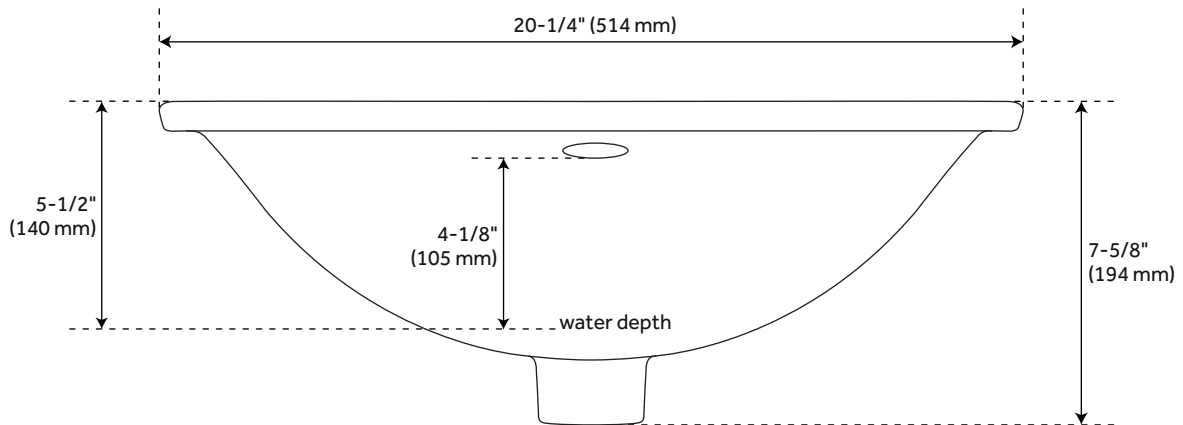

RECTANGULAR PORCELAIN UNDERMOUNT BATHROOM SINK - WHITE

SKU: 416462
Code: SH416462

ASME A112.19.2/CSA B45.1
ASSE 1016 Type P/T

FEATURES

Length: 20-1/4"
Width: 14-3/4"
Height: 7-5/8"
Sink Shape: Rectangle
Sink Material Faceted: Porcelain
Number of Basins: 1
Sink Installation: Undermount
Product Color: White
Faucet Centers: No Faucet Hole
Overflow Hole: true
Item Weight (lbs.): 18
Basin Length: 18-1/8"
Basin Width: 12-3/4"
Basin Depth: 5-1/2"
Water Depth To Overflow: 4-1/8"
Rim Thickness: 1"
Fits Drain Hole Size: 1-1/2"
Interior Treatment: Smooth
Drain Included: No
Faucet Included: No
Sink Material: Porcelain

All dimensions and specifications are nominal and may vary. Use actual products for accuracy in critical situations.