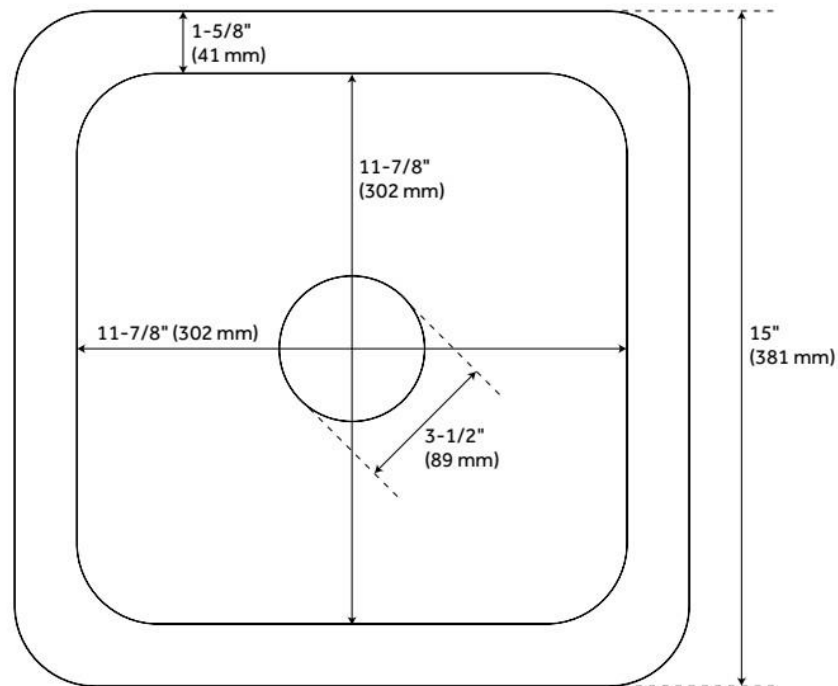

15" MERRICK HAMMERED COPPER SINK - ANTIQUE COPPER

SKU: 417007
Code: SH417007

REVISED 7/9/2024