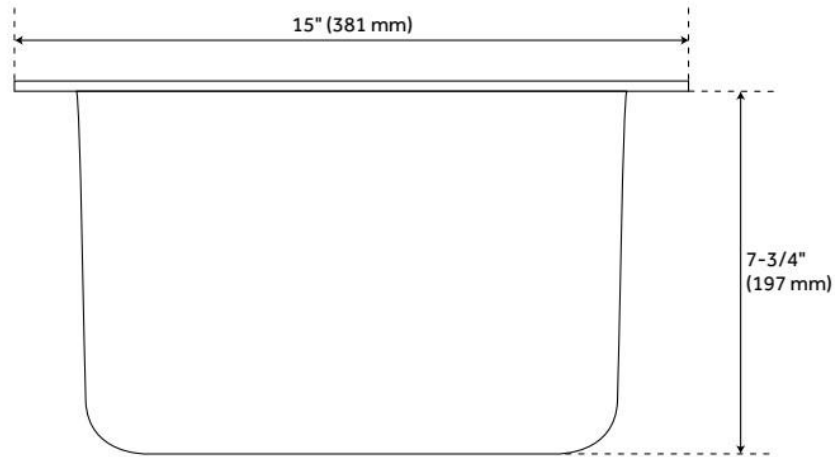

15" MERRICK HAMMERED COPPER SINK - ANTIQUE COPPER

SKU: 417007
Code: SH417007

REVISED 7/9/2024