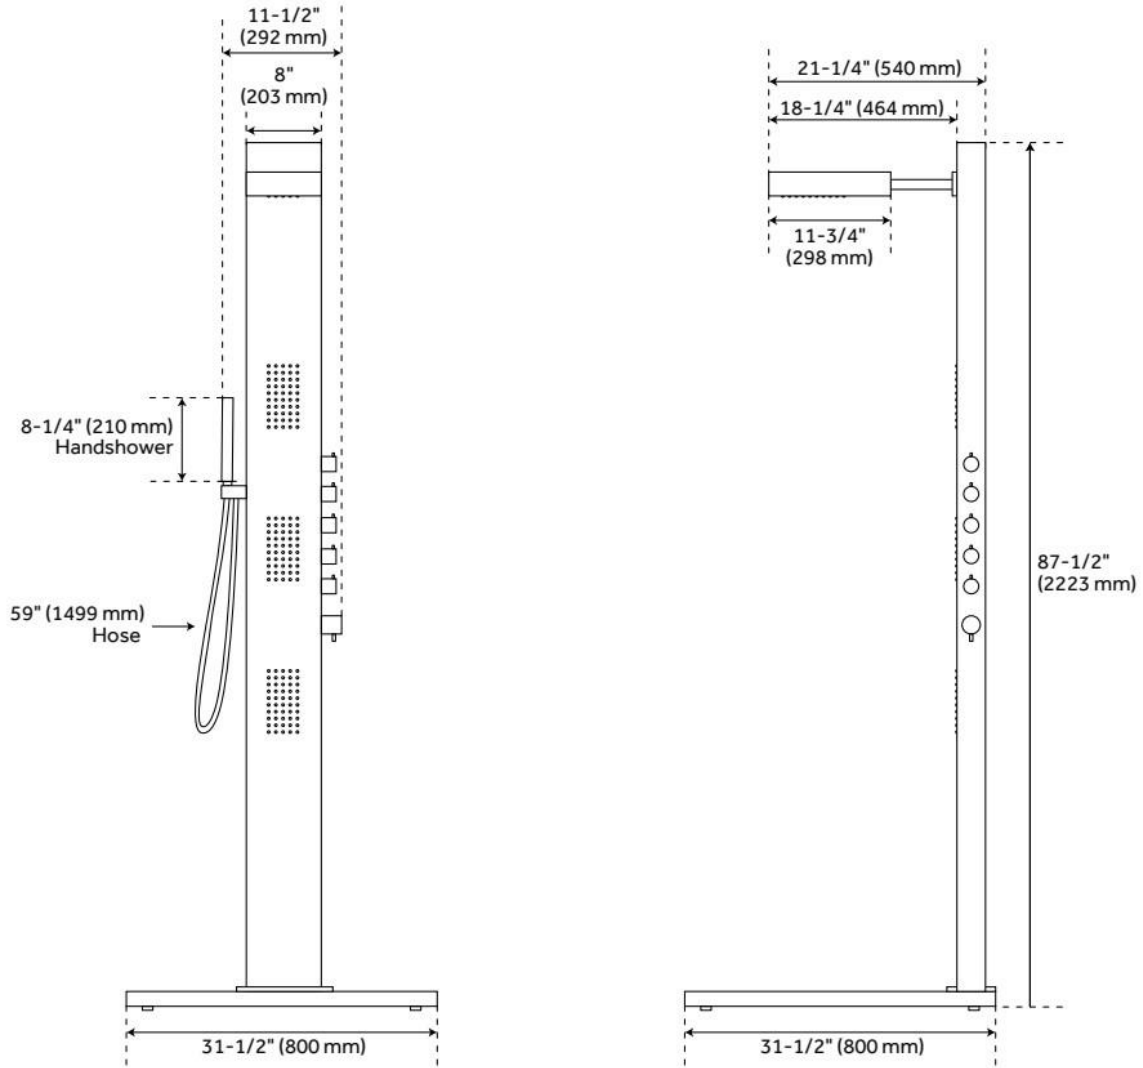

## FEATURES

Material: Stainless Steel  
Shower Head Swivel: No  
Shower Head Spray: Rainfall  
Shower Head Flow Rate: 1.8 gpm (6.8 L/min) @ 80 psi  
Hand Shower Spray: Full  
Hand Shower Flow Rate: 1.8 gpm (6.8 L/min) @ 80 psi  
Connection Type: 1/2" FIP  
Diverter Outlets: 3  
Cartridge Type: Ceramic Disc

ASME A112.18.1/CSA B125.1, ASSE 1016 Type P, CEC Listed, Massachusetts Accepted, LISTED ID: SH441109

## ADDITIONAL FEATURES

- Includes flexible supplies for behind the wall hook-up.
- 1/2" FIP inlets.

REVISED 3/18/2025

# DALTON OUTDOOR STAINLESS STEEL SHOWER PANEL WITH BAMBOO TRAY

SKU: 417701  
Code: SH417701

REVISED 3/18/2025