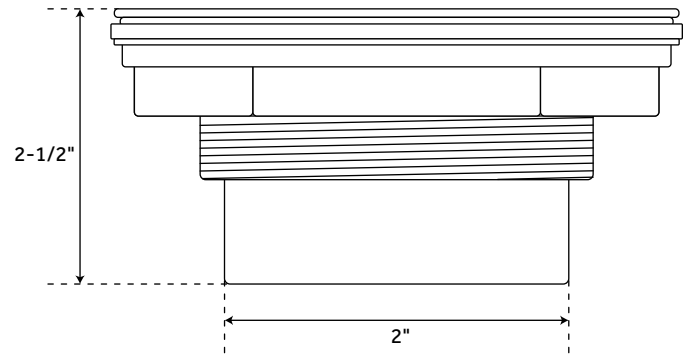

SHOWER DRAIN

3-1/2" ROUND PVC SHOWER DRAIN WITH STAINLESS STEEL GRID - 2" DRAIN

SKU: 418113

FEATURES

Material: PVC
Length: 4-3/8"
Width: 4-3/8"
Height: 2-1/2"
Drain Size: 2"

SIGNATURE HARDWARE LIFETIME WARRANTY

See website for warranty information

All product dimensions are nominal.

REVISED 11/14/2018