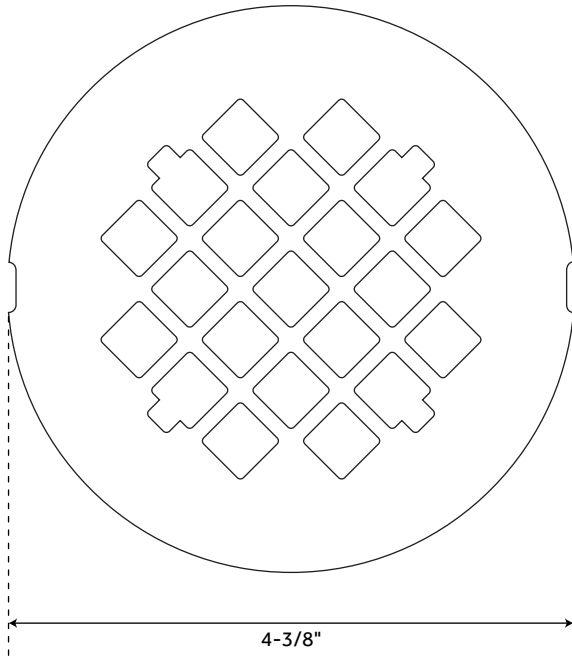

SHOWER DRAIN

3-1/2" ROUND PVC SHOWER DRAIN WITH STAINLESS STEEL GRID - 2" DRAIN

SKU: 418113

FEATURES

Material: PVC
Length: 4-3/8"
Width: 4-3/8"
Height: 2-1/2"
Drain Size: 2"

SIGNATURE HARDWARE LIFETIME WARRANTY

See website for warranty information

All product dimensions are nominal.

REVISED 11/14/2018