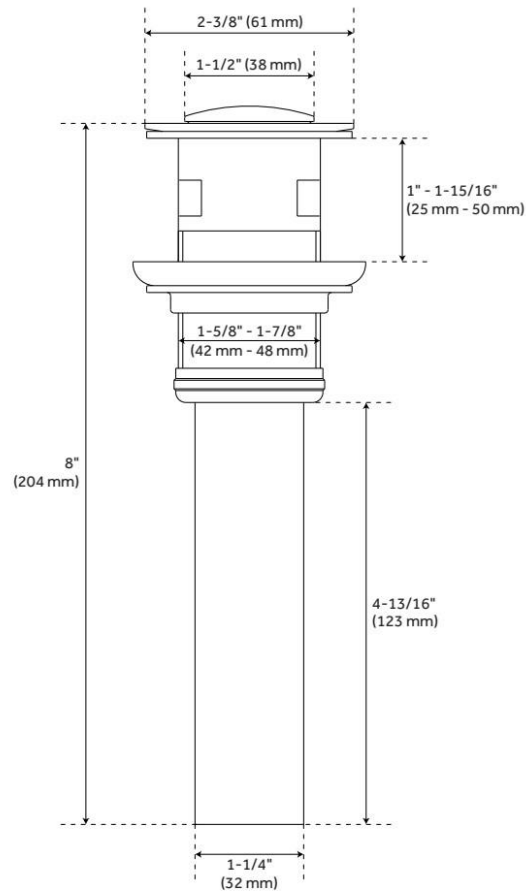

HITCHENS WIDESPREAD BATHROOM FAUCET - POLISHED BRASS

SKU: 418149
Code: SH418149

FEATURES

Material: Metal construction for strength and durability
Installation Type: Widespread
Flow Rate: 1.2 gpm (4.5 L/min) @ 60 psi
Cartridge Type: Ceramic Disc
Swivel Spout: No
Drain Type: Metal push-pop with overflow

NSF/ANSI 372, NSF/ANSI 61, NSF/ANSI/CAN 61, NSF/ANSI/CAN 61-9:Q≤1

REVISED 6/3/2024

HITCHENS WIDESPREAD BATHROOM FAUCET - POLISHED BRASS

SKU: 418149
Code: SH418149

REVISED 6/3/2024

HITCHENS WIDESPREAD BATHROOM FAUCET - POLISHED BRASS

SKU: 418149
Code: SH418149

REVISED 6/3/2024