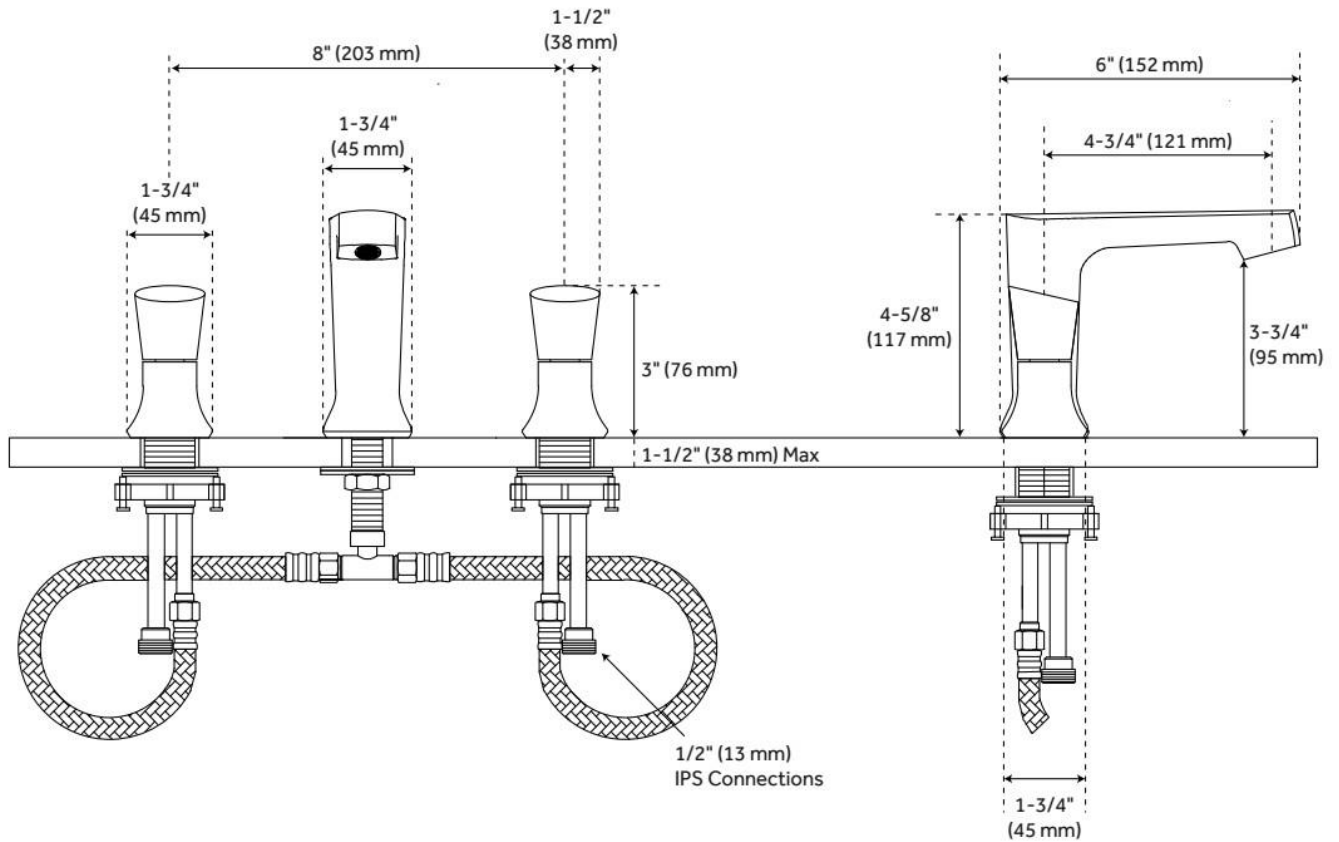

HITCHENS WIDESPREAD BATHROOM FAUCET - POLISHED BRASS

SKU: 418149
Code: SH418149

FEATURES

Material: Metal construction for strength and durability
Installation Type: Widespread
Flow Rate: 1.2 gpm (4.5 L/min) @ 60 psi
Cartridge Type: Ceramic Disc
Swivel Spout: No
Drain Type: Metal push-pop with overflow

NSF/ANSI 372, NSF/ANSI 61, NSF/ANSI/CAN 61, NSF/ANSI/CAN 61-9:Q≤1

REVISED 6/3/2024

HITCHENS WIDESPREAD BATHROOM FAUCET - POLISHED BRASS

SKU: 418149
Code: SH418149

REVISED 6/3/2024

HITCHENS WIDESPREAD BATHROOM FAUCET - POLISHED BRASS

SKU: 418149
Code: SH418149

REVISED 6/3/2024