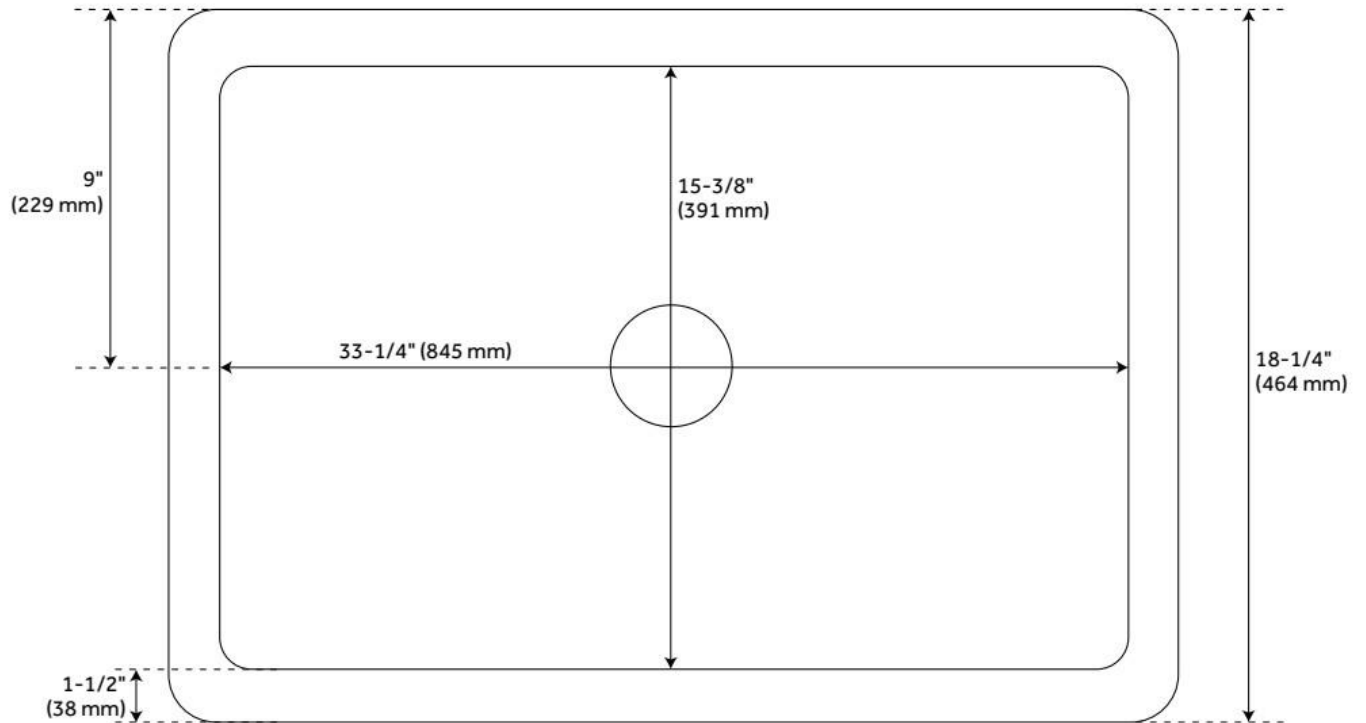

36" MITZY REVERSIBLE FIRECLAY FARMHOUSE SINK - SMOOTH APRON - WHITE

SKU: 418407
Code: SH418407

REVISED 7/12/2024