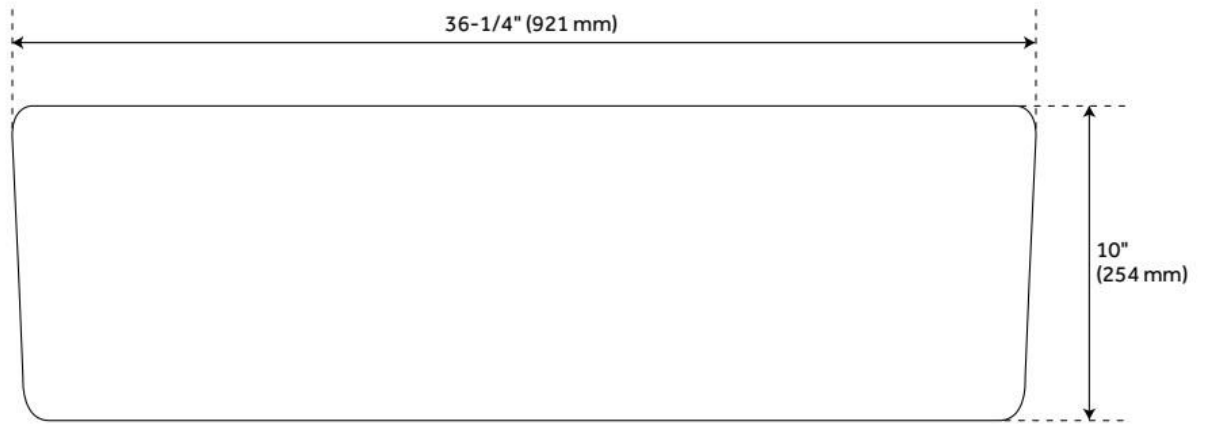

36" MITZY REVERSIBLE FIRECLAY FARMHOUSE SINK - SMOOTH APRON - WHITE

SKU: 418407
Code: SH418407

REVISED 7/12/2024