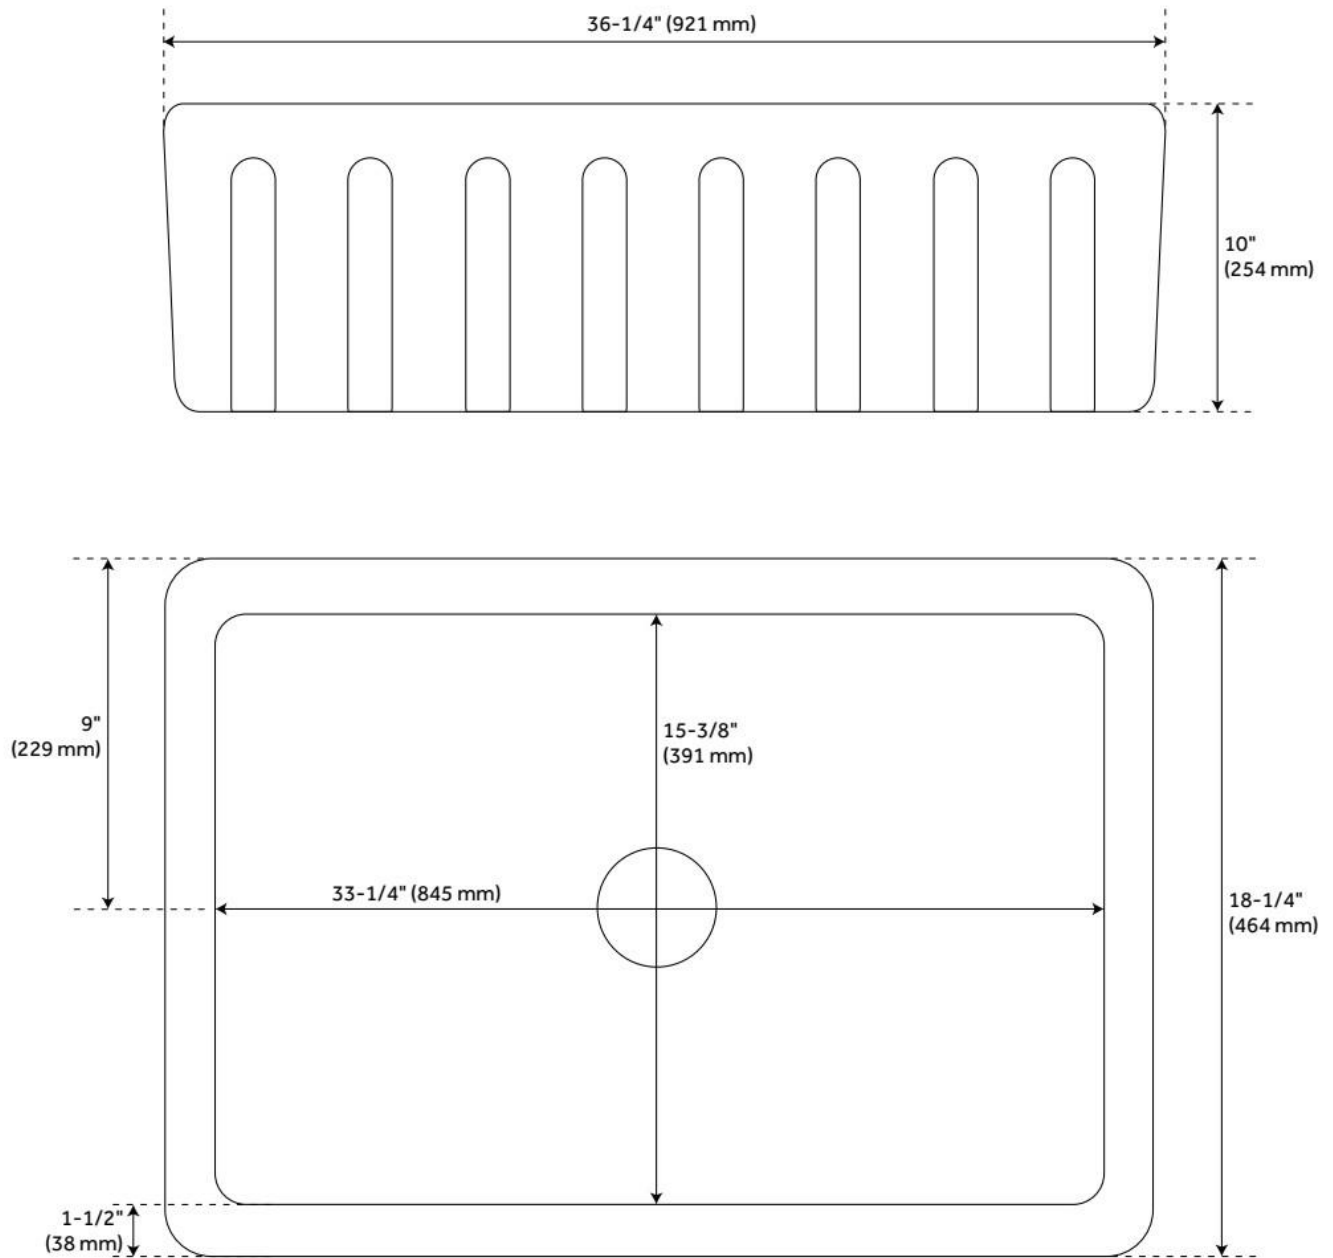

36" MITZY REVERSIBLE FIRECLAY FARMHOUSE SINK - FLUTED APRON - WHITE

SKU: 419150
Code: SH419150

REVISED 7/11/2024