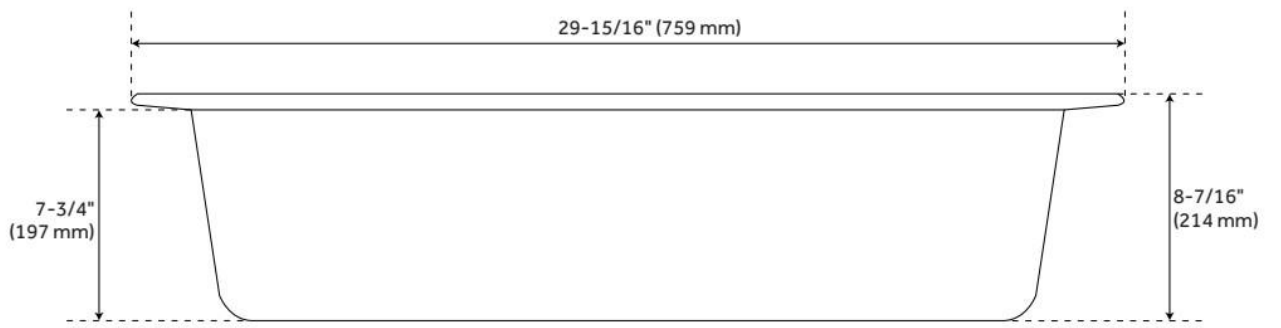

30" HOLCOMB DROP-IN GRANITE COMPOSITE SINK - CLOUD WHITE

SKU: 419615
Code: SH419615

REVISED 8/14/2024