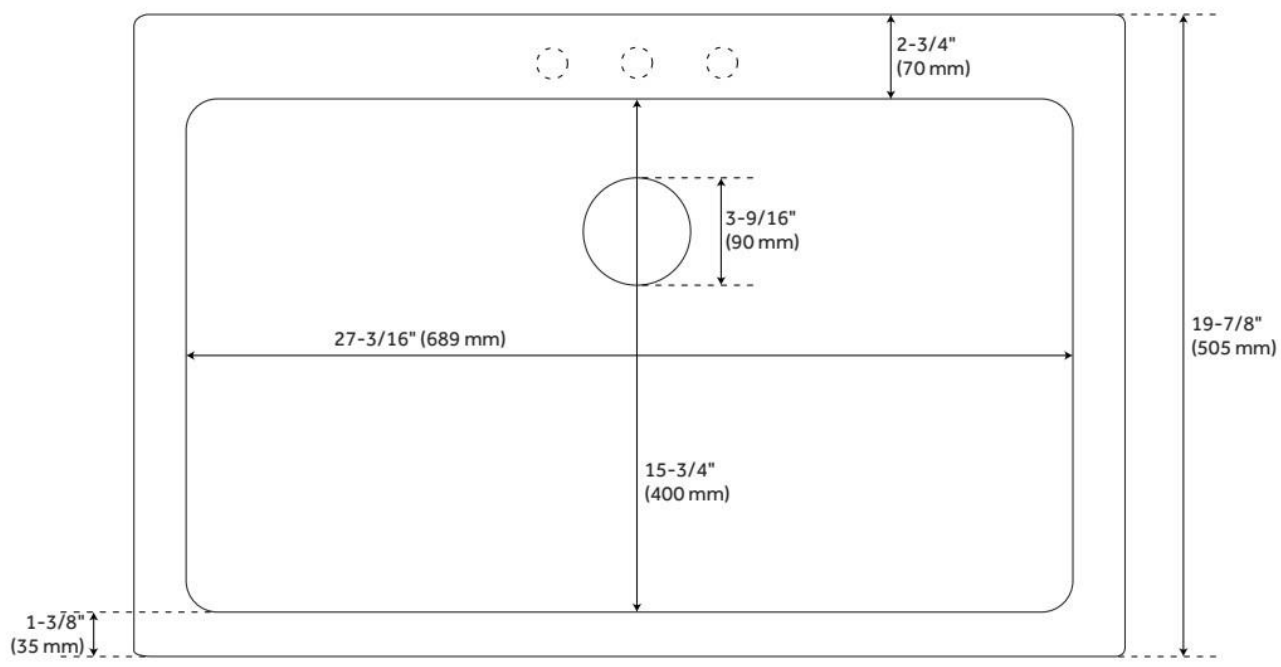

30" HOLCOMB DROP-IN GRANITE COMPOSITE SINK - CLOUD WHITE

SKU: 419615
Code: SH419615

REVISED 8/14/2024