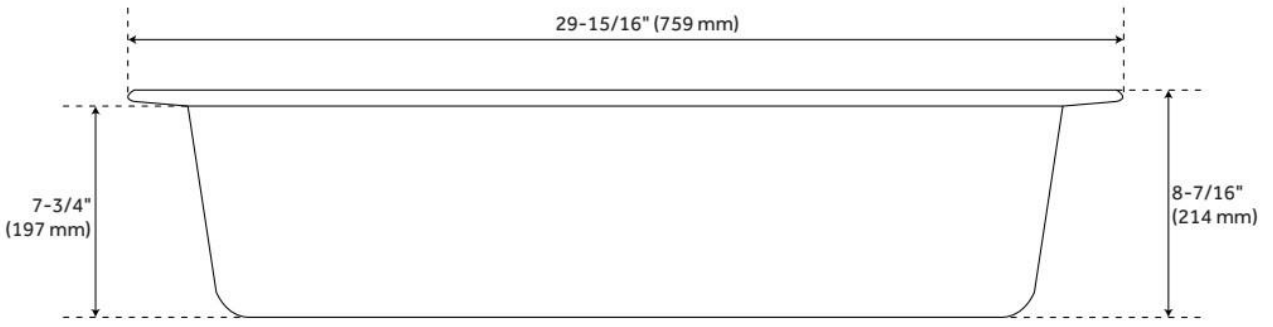

30" HOLCOMB DROP-IN GRANITE COMPOSITE SINK - MIDNIGHT BLACK

SKU: 419616
Code: SH419616

REVISED 8/14/2024