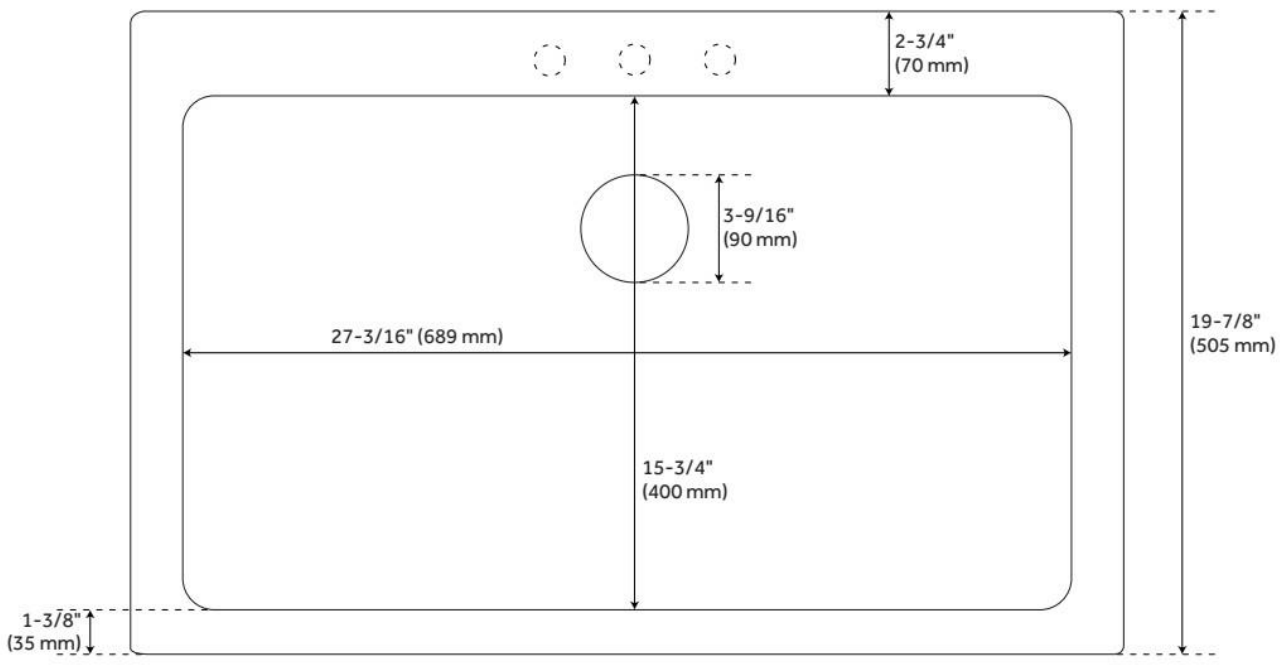

30" HOLCOMB DROP-IN GRANITE COMPOSITE SINK - MIDNIGHT BLACK

SKU: 419616
Code: SH419616

REVISED 8/14/2024