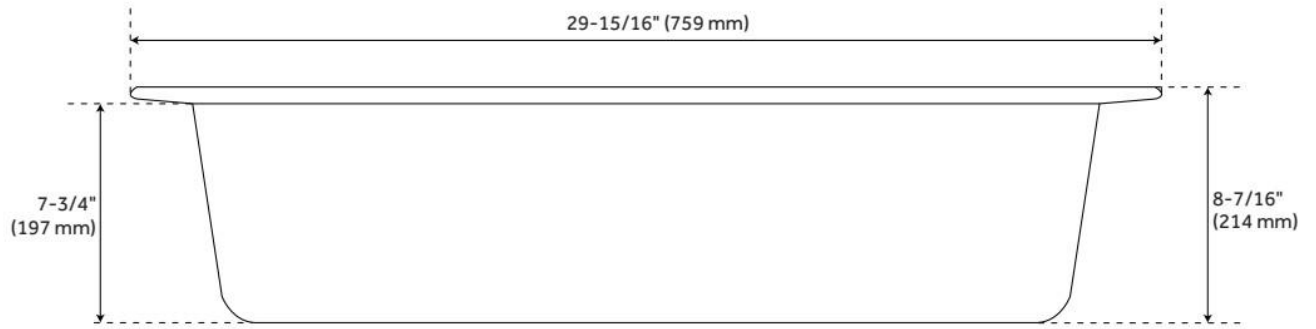

30" HOLCOMB UNDERMOUNT GRANITE COMPOSITE SINK - CLOUD WHITE

SKU: 419618
Code: SH419618

REVISED 8/13/2024