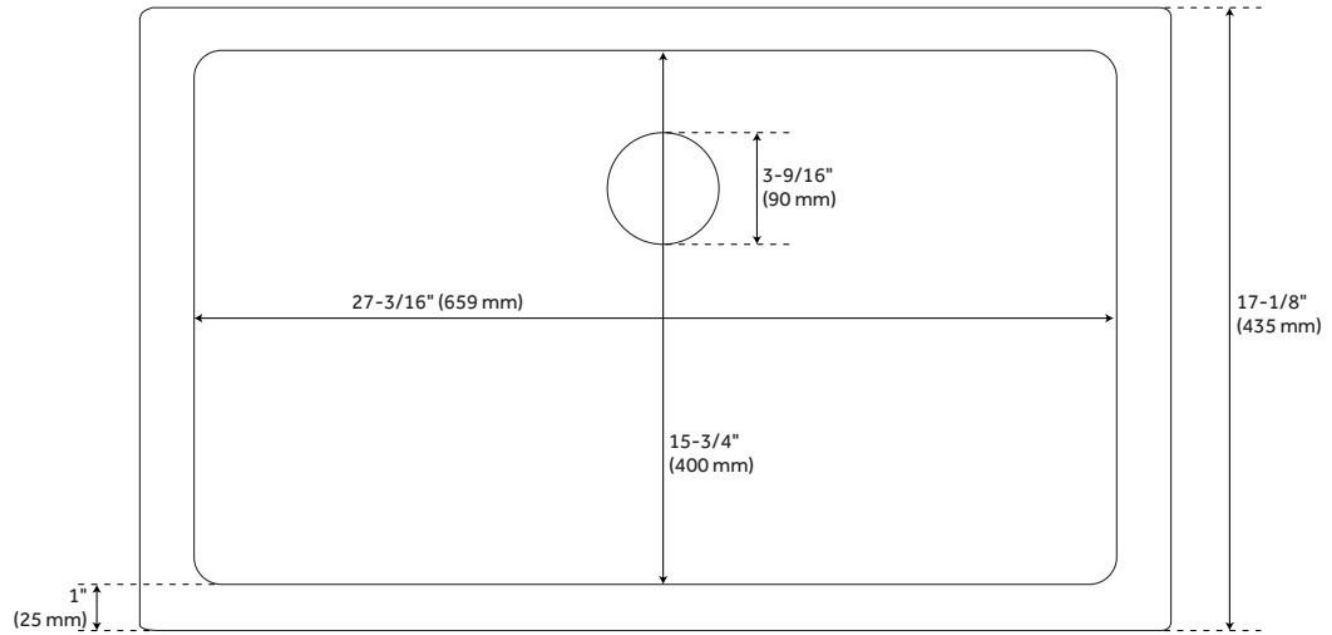

30" HOLCOMB UNDERMOUNT GRANITE COMPOSITE SINK - CLOUD WHITE

SKU: 419618
Code: SH419618

REVISED 8/13/2024