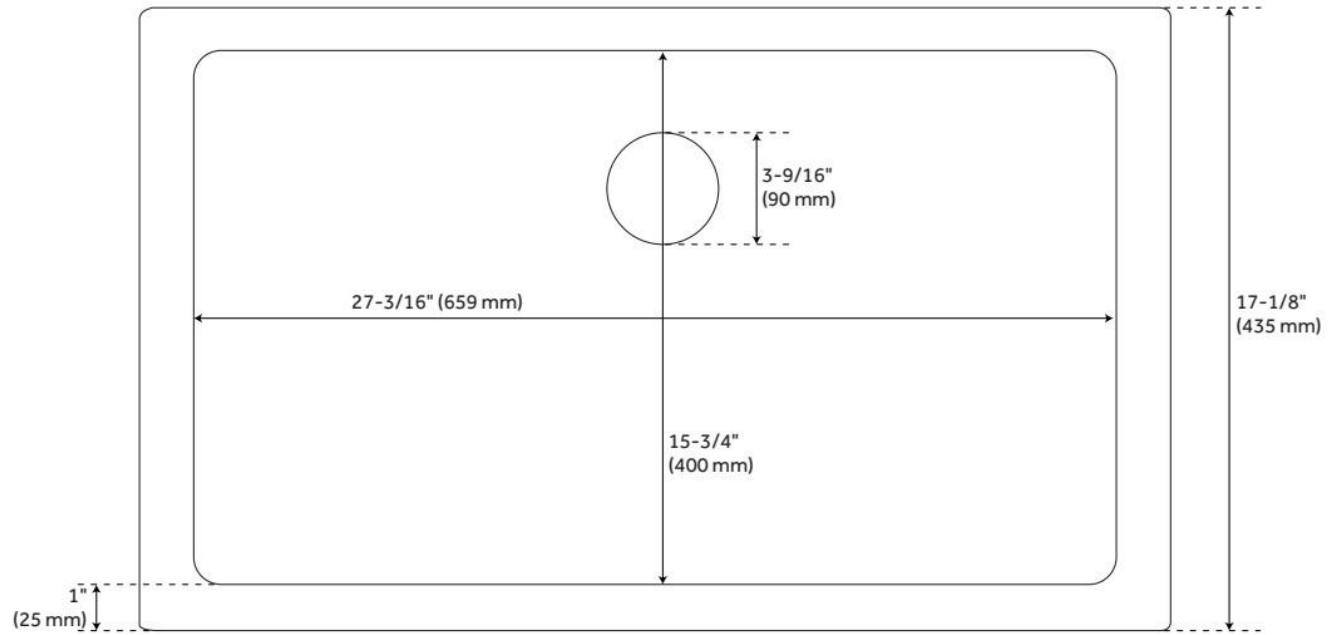

30" HOLCOMB UNDERMOUNT GRANITE COMPOSITE SINK - MIDNIGHT BLACK

SKU: 419619
Code: SH419619

REVISED 8/14/2024