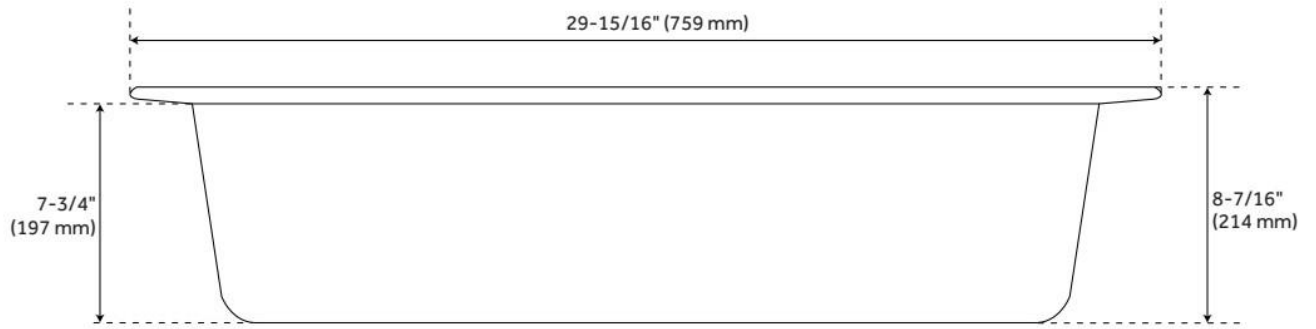

30" HOLCOMB UNDERMOUNT GRANITE COMPOSITE SINK - MIDNIGHT BLACK

SKU: 419619
Code: SH419619

REVISED 8/14/2024