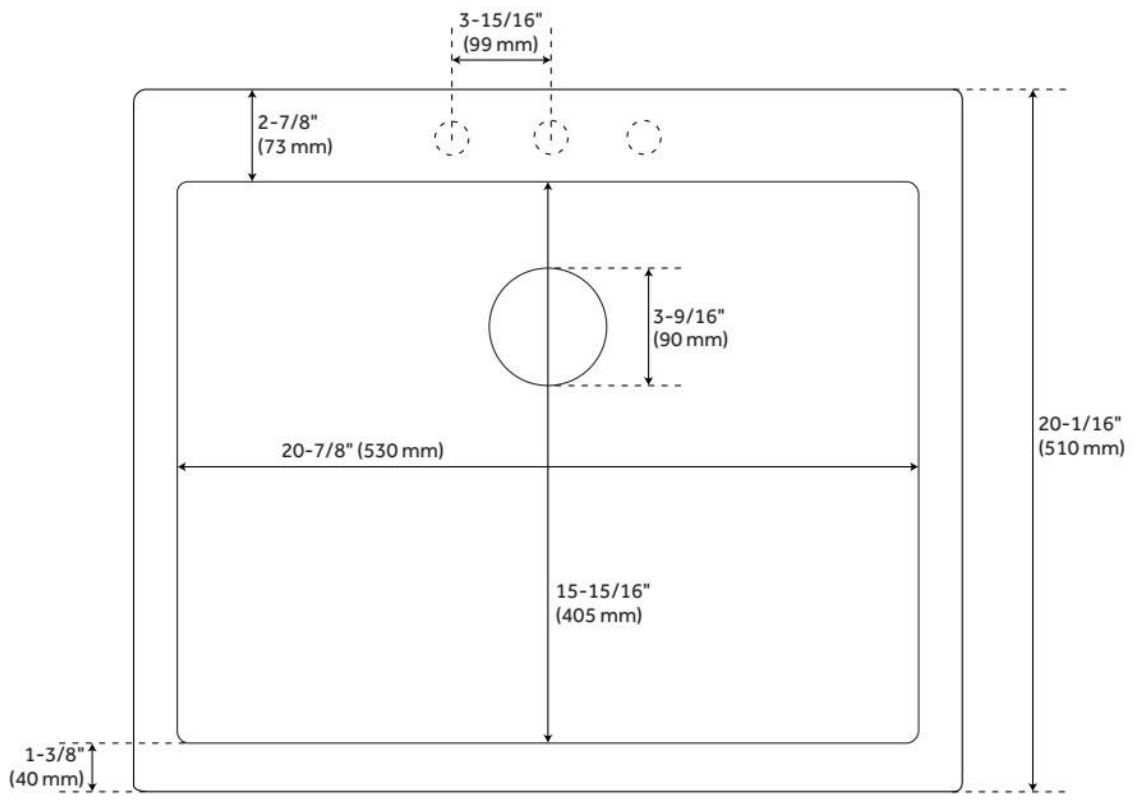

24" HOLCOMB DROP-IN GRANITE COMPOSITE SINK - CLOUD WHITE

SKU: 419621
Code: SH419621

REVISED 7/5/2024