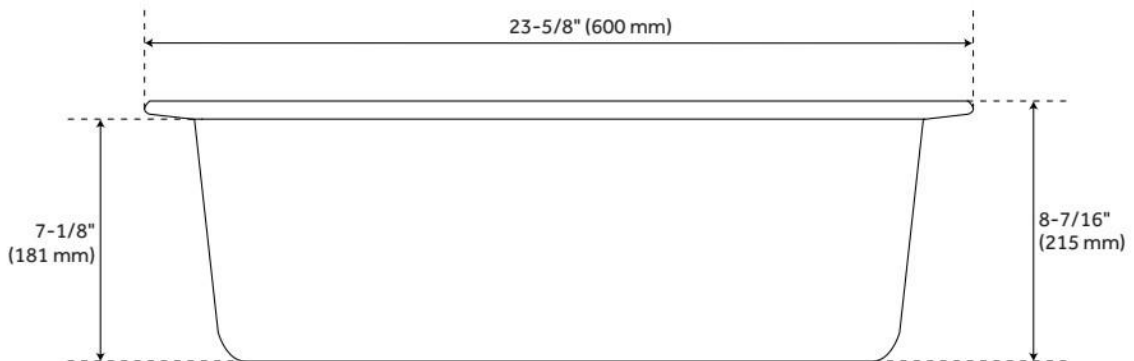

24" HOLCOMB DROP-IN GRANITE COMPOSITE SINK - CLOUD WHITE

SKU: 419621
Code: SH419621

REVISED 7/5/2024