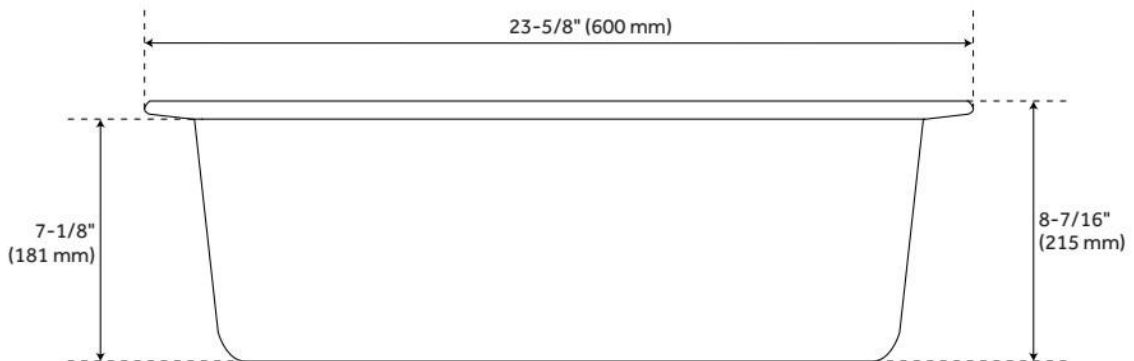

24" HOLCOMB DROP-IN GRANITE COMPOSITE SINK - CLOUD WHITE

SKU: 419621
Code: SH419621

REVISED 8/14/2024