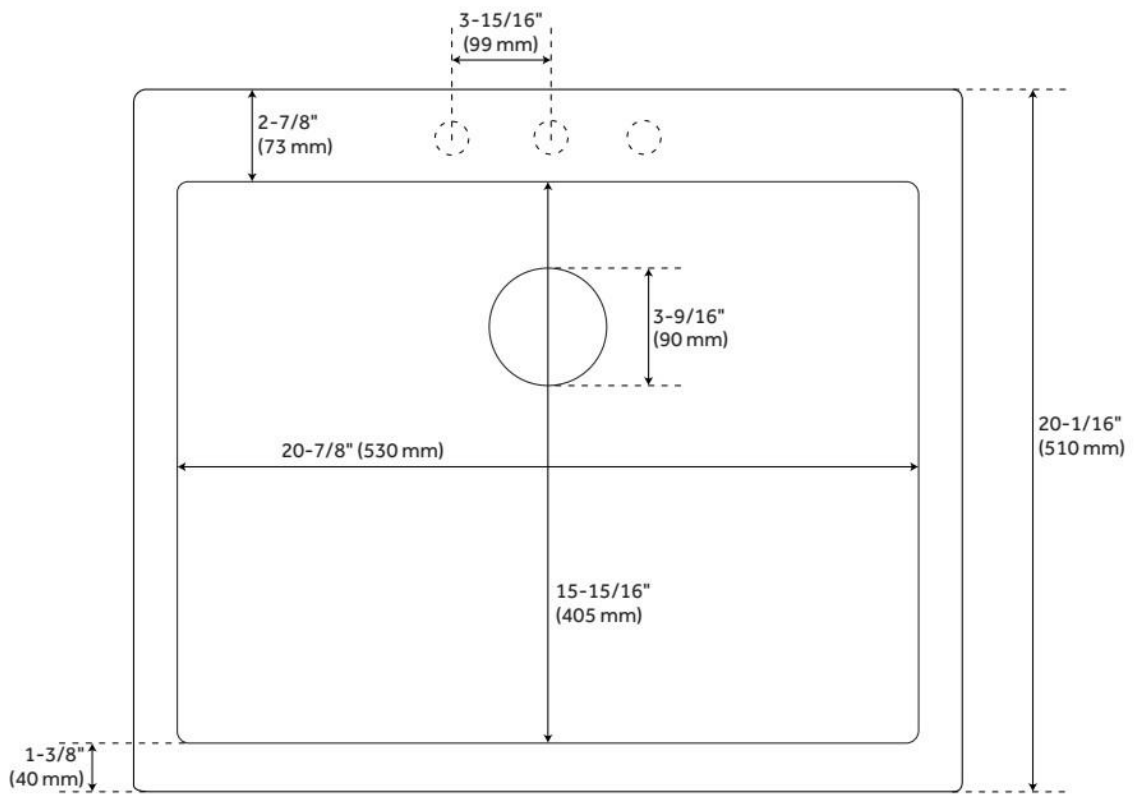

24" HOLCOMB DROP-IN GRANITE COMPOSITE SINK - CLOUD WHITE

SKU: 419621
Code: SH419621

REVISED 8/14/2024