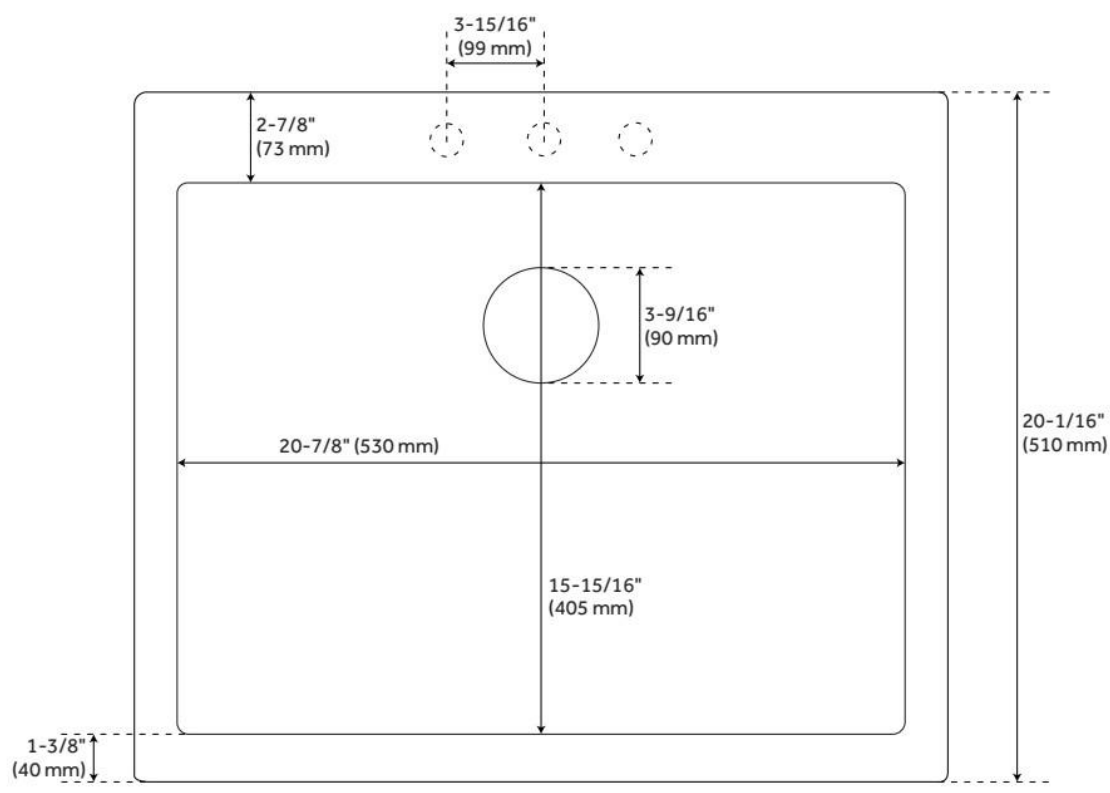

24" HOLCOMB DROP-IN GRANITE COMPOSITE SINK - MIDNIGHT BLACK

SKU: 419622
Code: SH419622

REVISED 8/14/2024