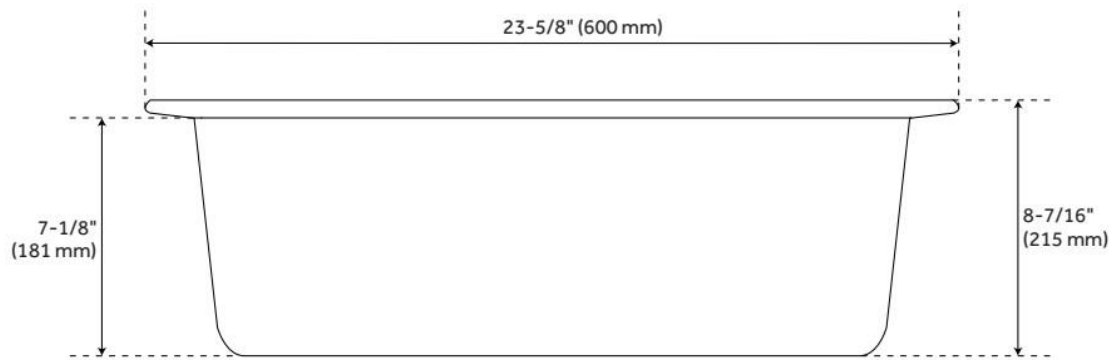

24" HOLCOMB DROP-IN GRANITE COMPOSITE SINK - MIDNIGHT BLACK

SKU: 419622
Code: SH419622

REVISED 8/14/2024