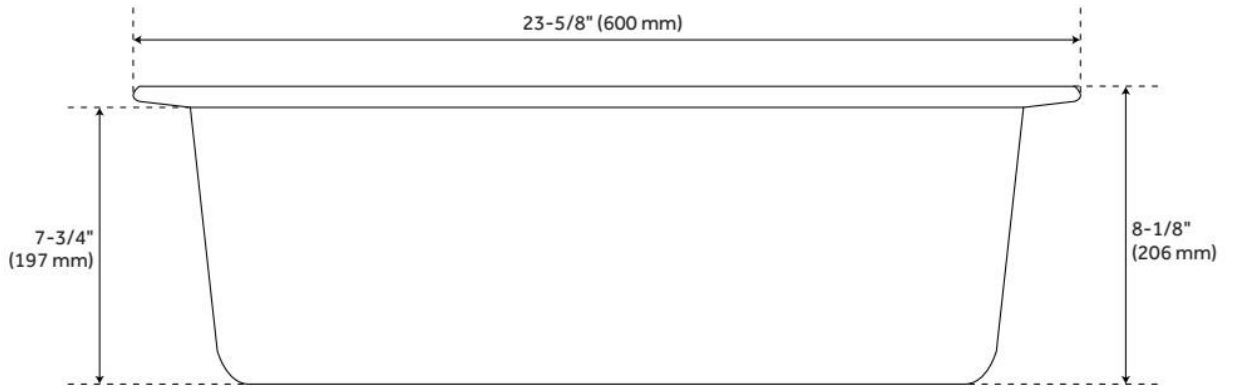

24" HOLCOMB UNDERMOUNT GRANITE COMPOSITE SINK - CLOUD WHITE

SKU: 419624
Code: SH419624

REVISED 8/14/2024