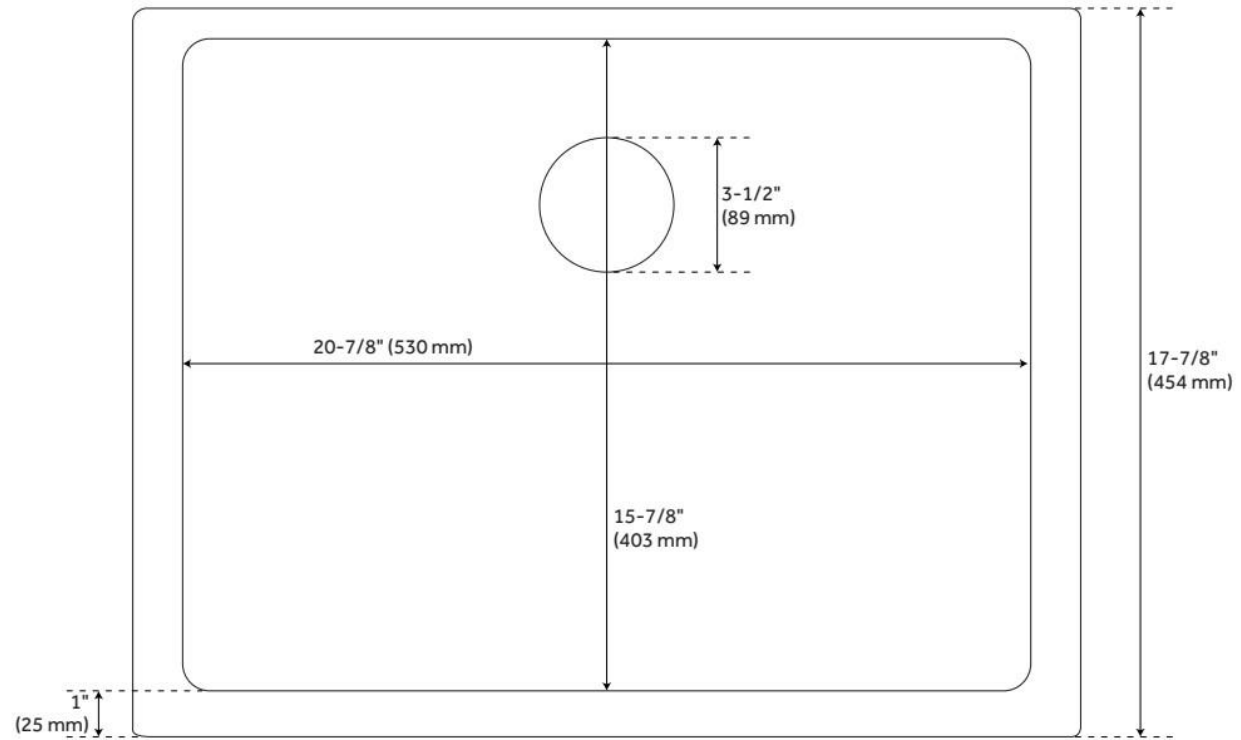

24" HOLCOMB UNDERMOUNT GRANITE COMPOSITE SINK - CLOUD WHITE

SKU: 419624
Code: SH419624

REVISED 8/14/2024