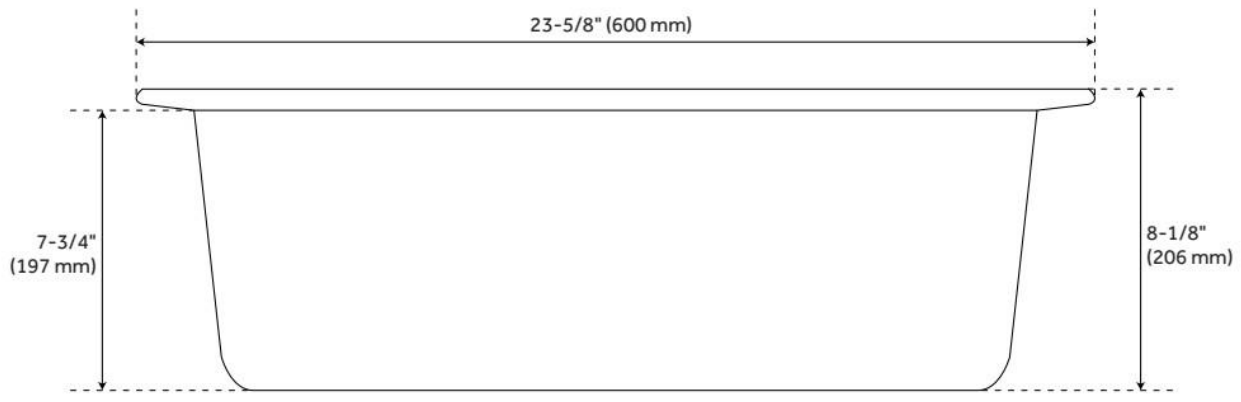

24" HOLCOMB UNDERMOUNT GRANITE COMPOSITE SINK - MIDNIGHT BLACK

SKU: 419625
Code: SH419625

REVISED 8/14/2024