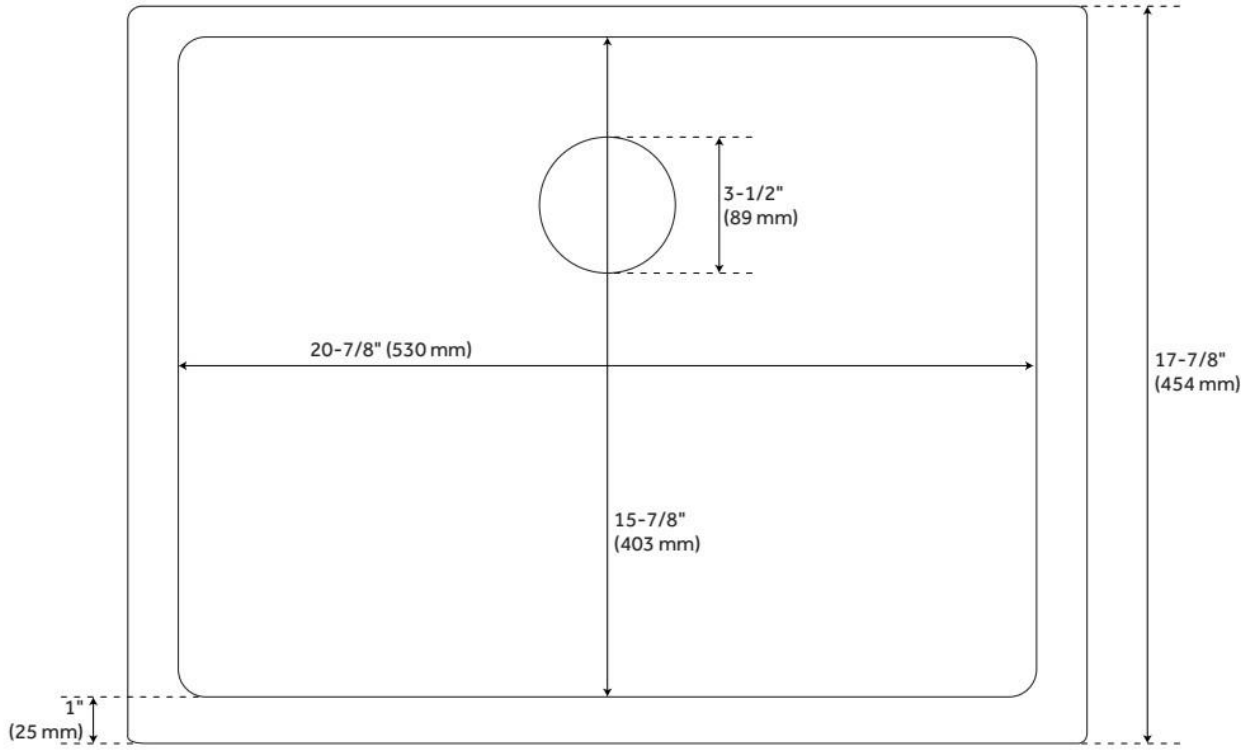

24" HOLCOMB UNDERMOUNT GRANITE COMPOSITE SINK - MIDNIGHT BLACK

SKU: 419625
Code: SH419625

REVISED 8/14/2024