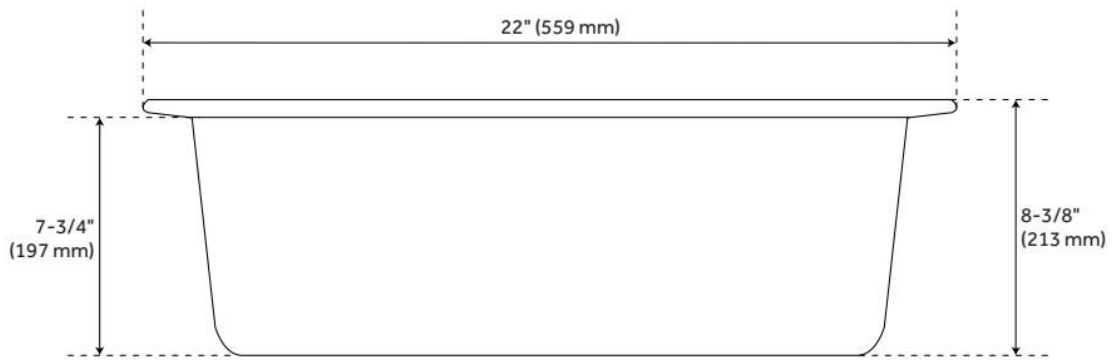

22" HOLCOMB DROP-IN GRANITE COMPOSITE SINK - CLOUD WHITE

SKU: 419627
Code: SH419627

REVISED 8/14/2024