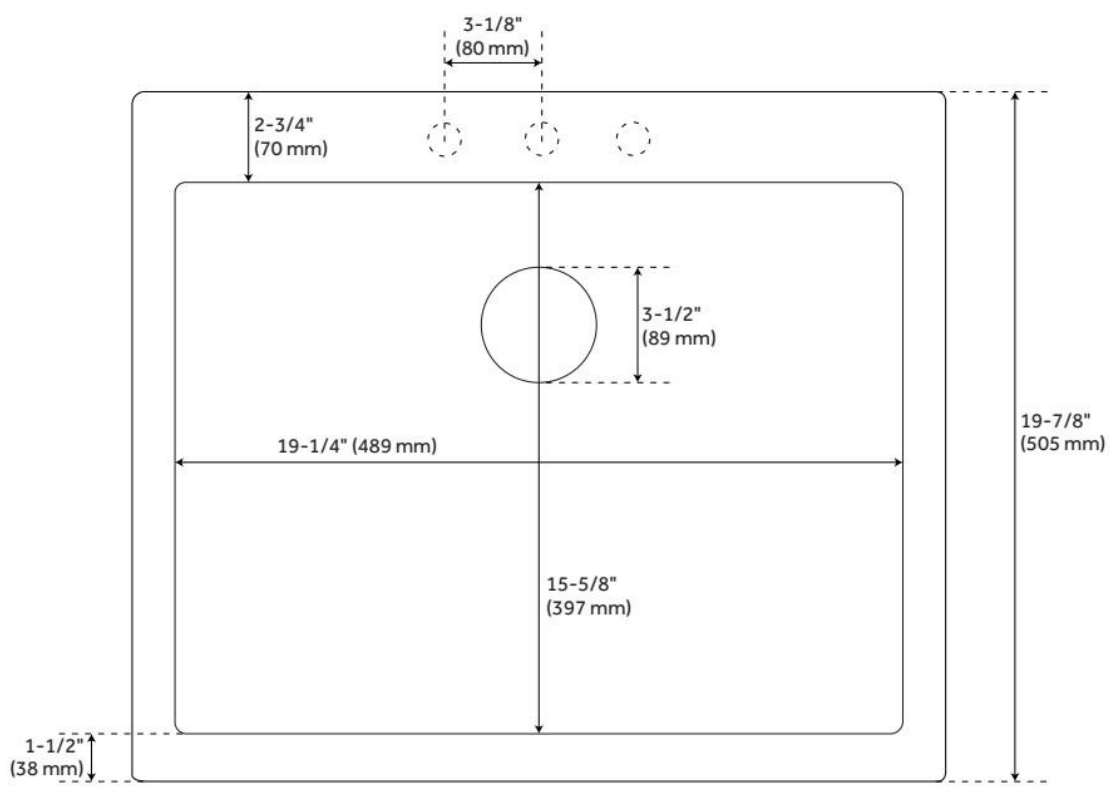

22" HOLCOMB DROP-IN GRANITE COMPOSITE SINK - CLOUD WHITE

SKU: 419627
Code: SH419627

REVISED 8/14/2024