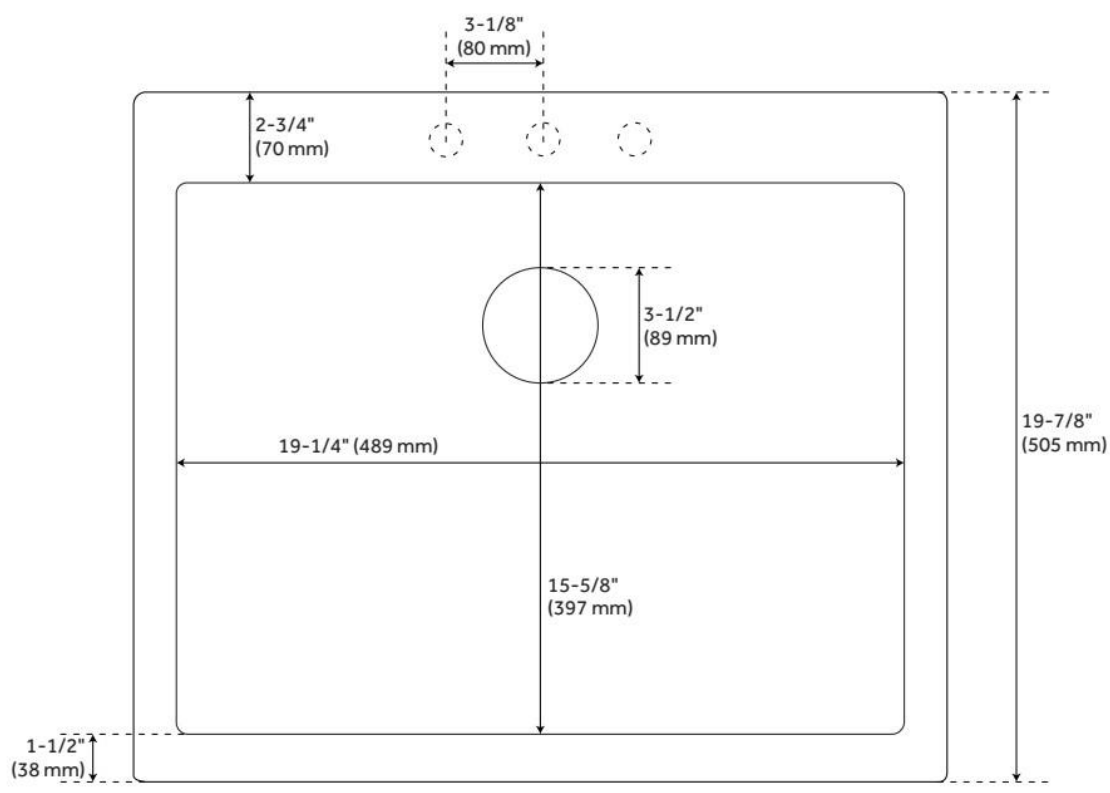

22" HOLCOMB DROP-IN GRANITE COMPOSITE SINK - MIDNIGHT BLACK

SKU: 419628
Code: SH419628

REVISED 8/14/2024