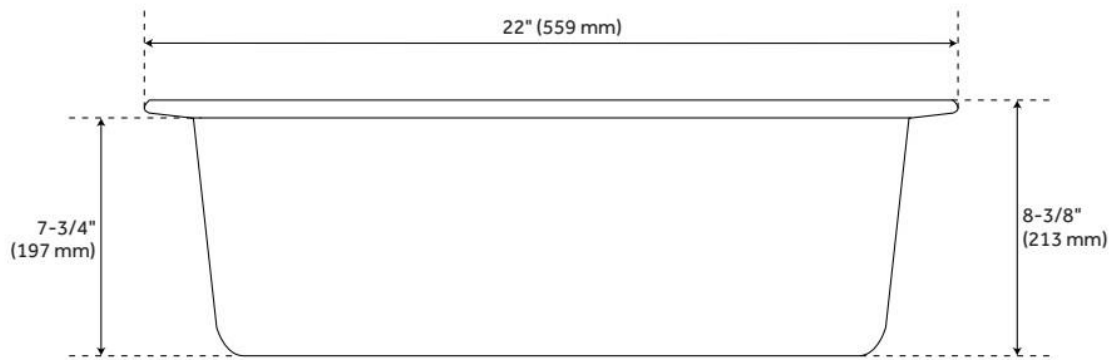

22" HOLCOMB DROP-IN GRANITE COMPOSITE SINK - MIDNIGHT BLACK

SKU: 419628
Code: SH419628

REVISED 8/14/2024