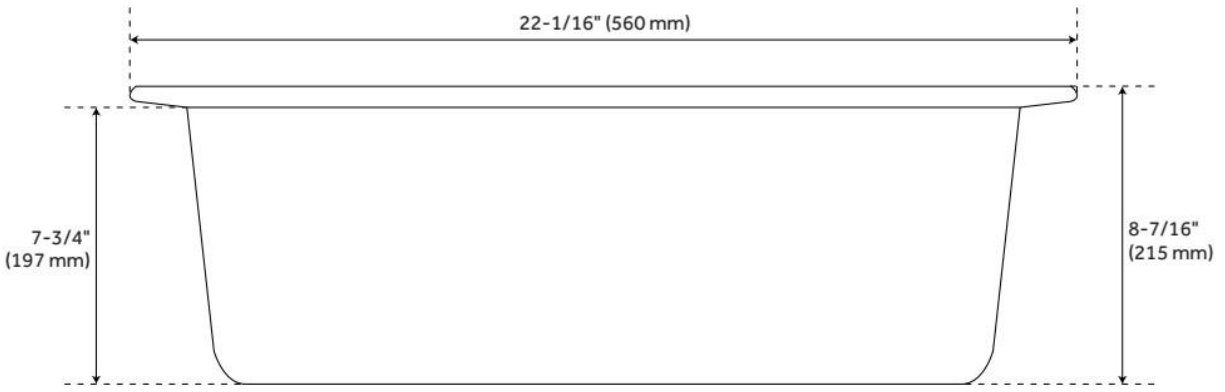

22" HOLCOMB UNDERMOUNT GRANITE COMPOSITE SINK - CLOUD WHITE

SKU: 419630
Code: SH419630

REVISED 8/14/2024