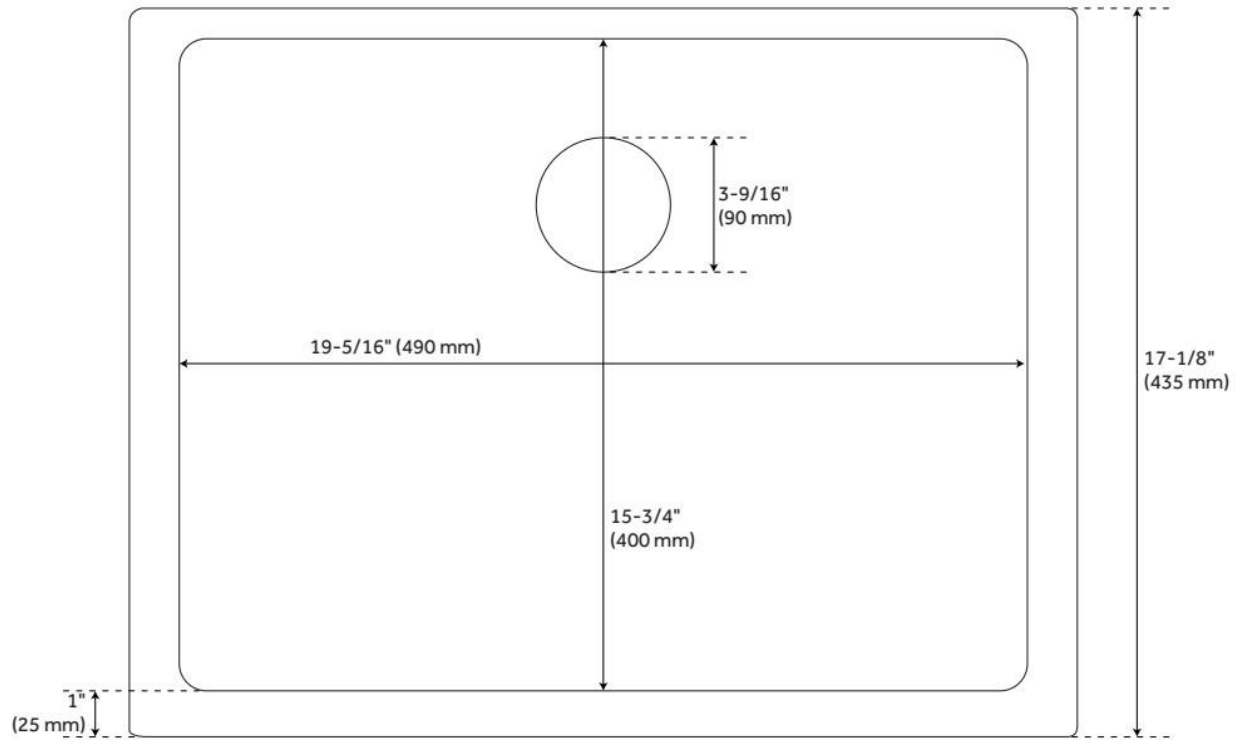

22" HOLCOMB UNDERMOUNT GRANITE COMPOSITE SINK - CLOUD WHITE

SKU: 419630
Code: SH419630

REVISED 8/14/2024