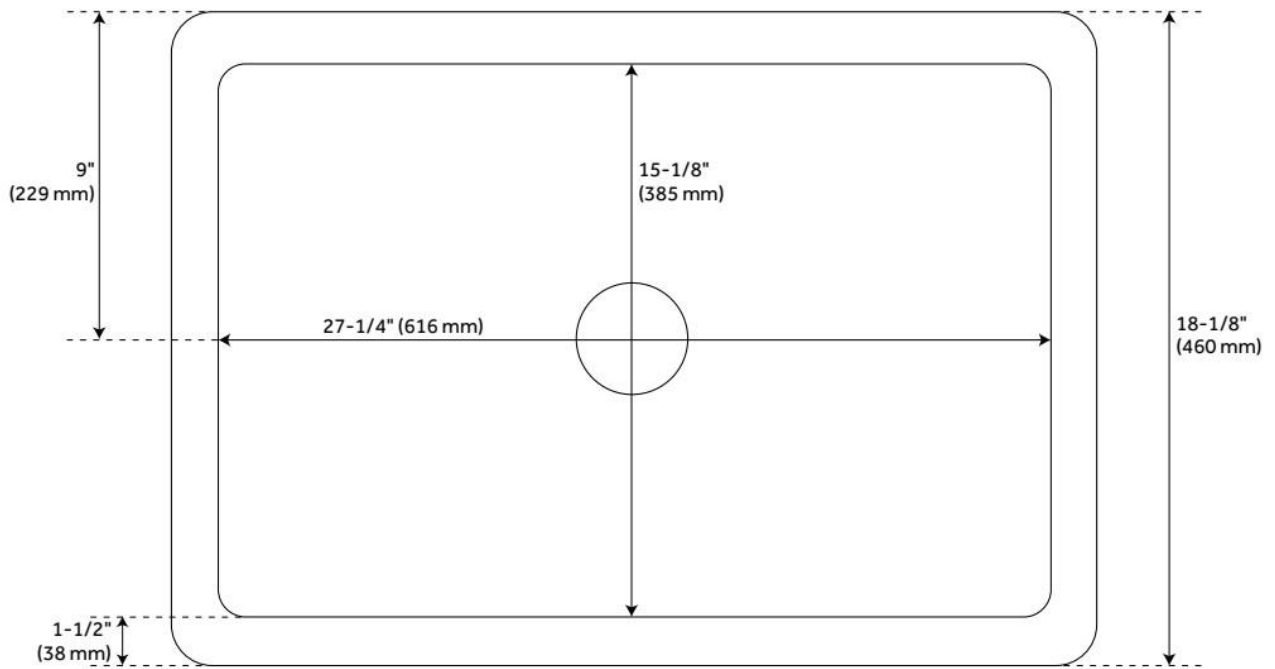

30" MITZY FIRECLAY REVERSIBLE FARMHOUSE SINK FLUTED FRONT WHITE

SKU: 420788
Code: SH420788

REVISED 7/5/2024