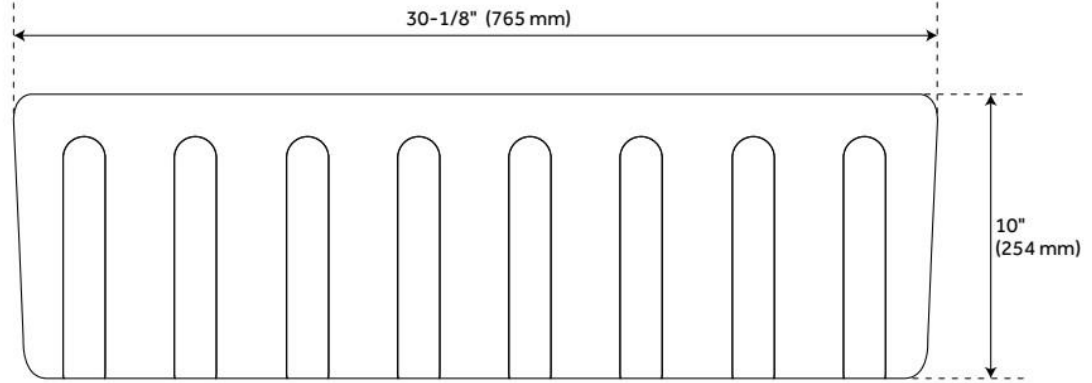

30" MITZY FIRECLAY REVERSIBLE FARMHOUSE SINK FLUTED FRONT WHITE

SKU: 420788
Code: SH420788

REVISED 7/5/2024