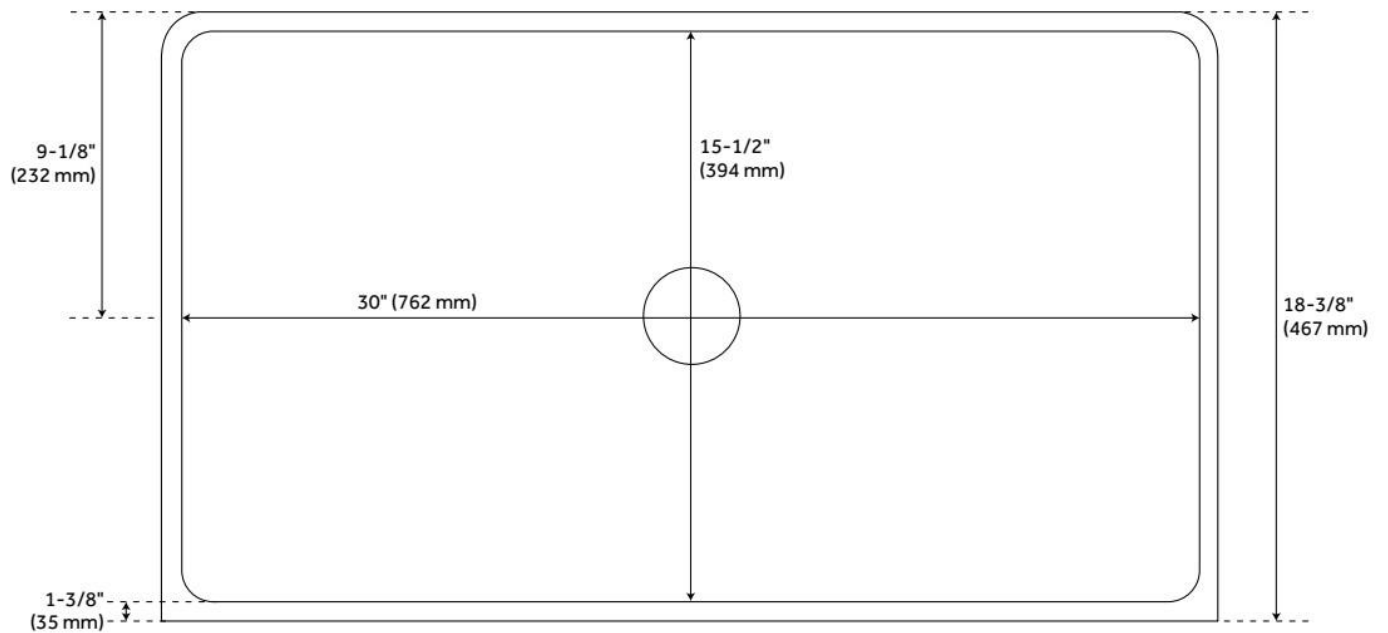

33" GRIGHAM FIRECLAY FARMHOUSE SINK - WHITE

SKU: 422812
Code: SH422812

REVISED 7/15/2024