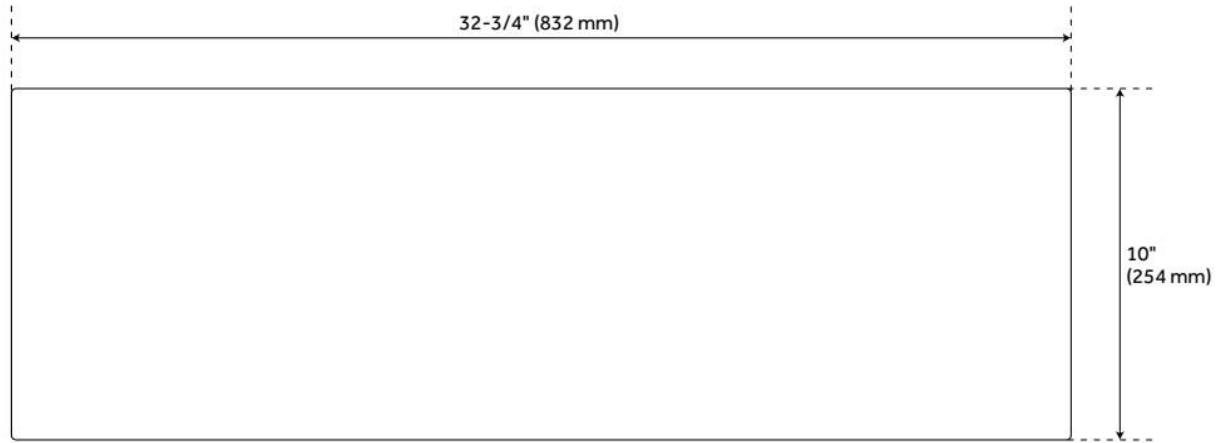

33" GRIGHAM FIRECLAY FARMHOUSE SINK - WHITE

SKU: 422812
Code: SH422812

REVISED 7/15/2024