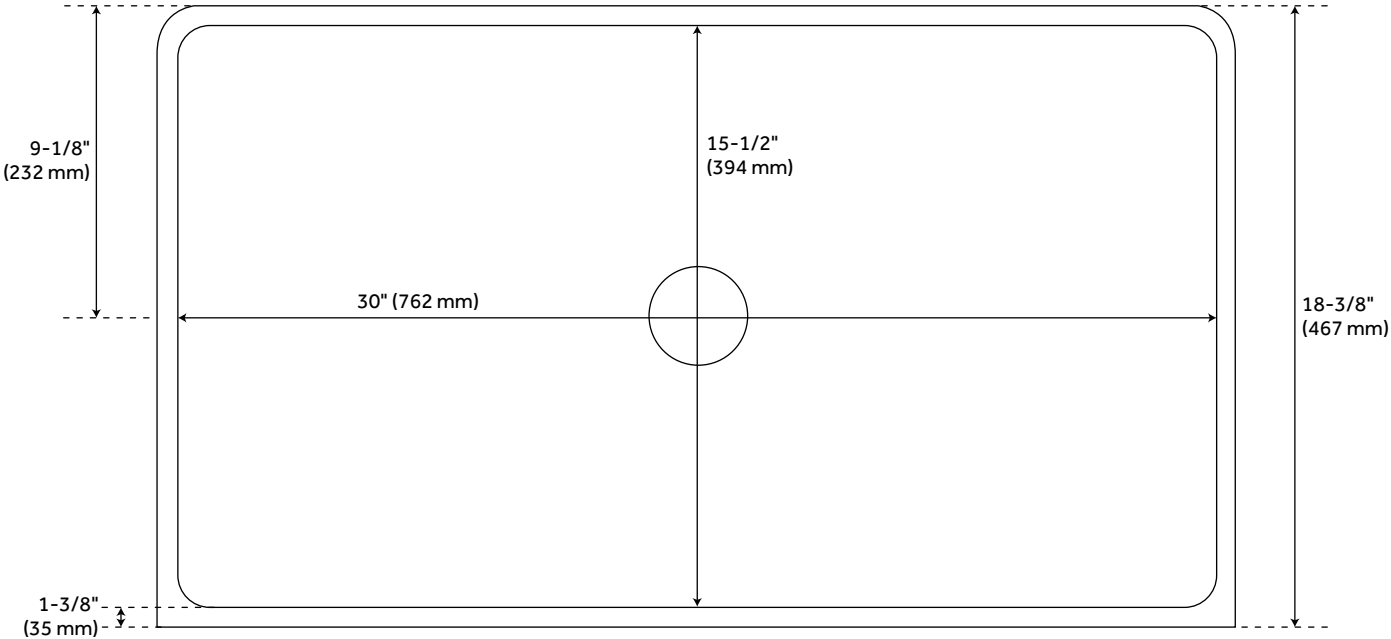

## FEATURES

Material: Fireclay  
Length: 32-3/4"  
Width: 18-3/8"  
Height: 10"  
Number of Basins: 1  
Sink Installation: Farmhouse  
Faucet Centers: No Faucet Hole  
Basin Length: 30"  
Basin Width: 15-1/2"  
Basin Depth: 8-7/8"  
Rim Thickness: 1-1/2"  
Fits Drain Hole Size: 3-1/2"  
Exterior Treatment: Smooth  
Interior Treatment: Smooth  
Drain Included: No  
Faucet Included: No  
Basin Configuration: Single  
Apron Design: Smooth  
Water Depth to Rim: 8-7/8"  
Apron Front Rim Thickness: 1-3/8"  
Side and Back Rim Thickness: 1-3/8"  
Faucet Holes: No Faucet Hole  
Weight: 160

# 33" GRIGHAM FIRECLAY FARMHOUSE SINK - WHITE

SKU: 422812  
Code: SH422812

## ADDITIONAL FEATURES

- Made of solid, heavy-duty fireclay.
- Smooth, ripple-resistant surface.
- Overall dimensions: 32-3/4" L x 18-3/8" W (front to back) x 10" H ( $\pm 1/2"$ ).
- If purchasing drain separately, it must be able to accommodate a sink drain thickness of 1".
- All sink dimensions are ( $\pm 1/2"$ ).

# 33" GRIGHAM FIRECLAY FARMHOUSE SINK - WHITE

All dimensions and specifications are nominal and may vary. Use actual products for accuracy in critical situations.