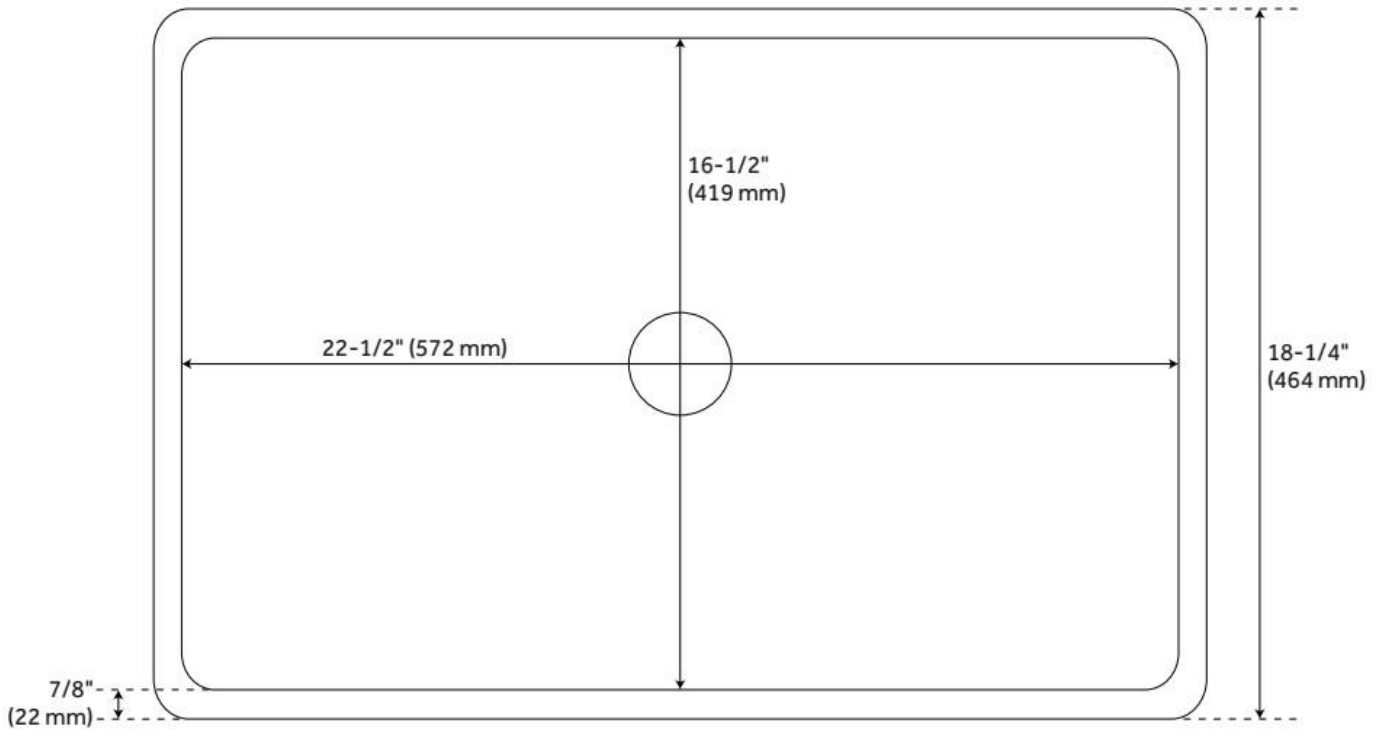

24" REINHARD FIRECLAY FARMHOUSE SINK - BLACK

SKU: 422830
Code: SH422830

REVISED 7/12/2024