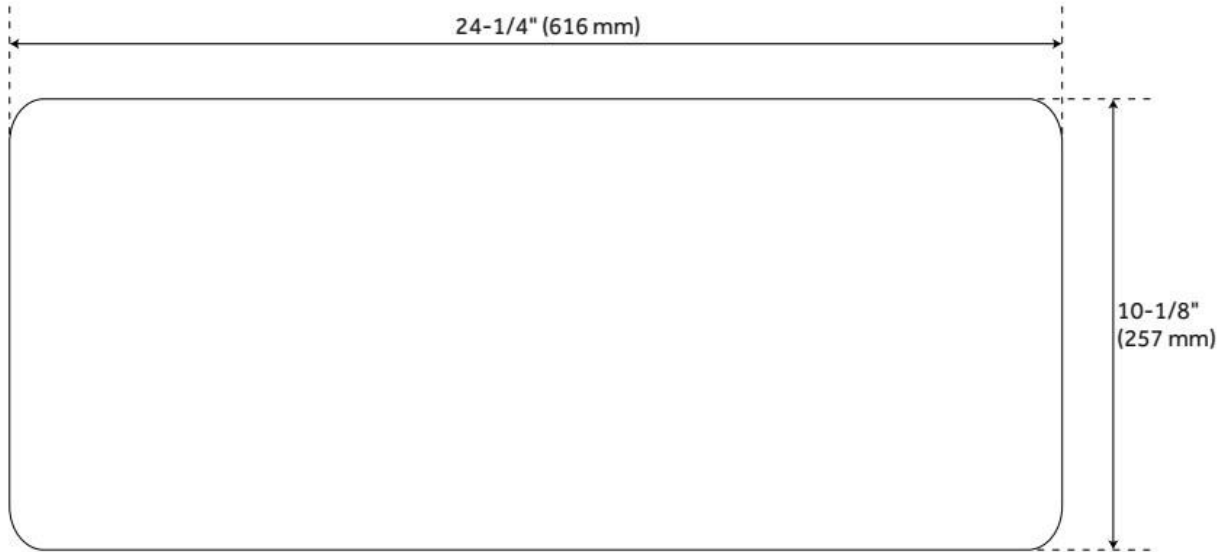

24" REINHARD FIRECLAY FARMHOUSE SINK - BLACK

SKU: 422830
Code: SH422830

REVISED 7/12/2024