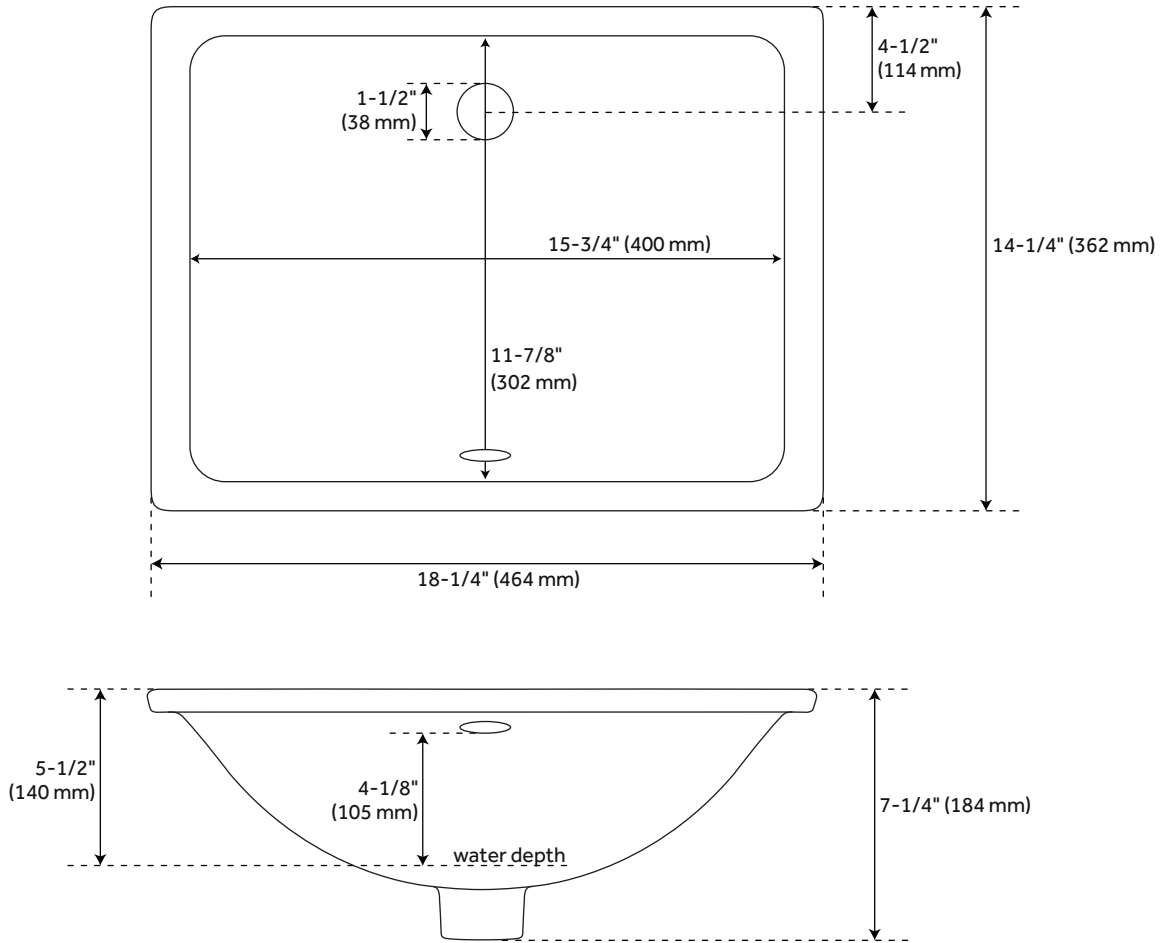

RECTANGULAR

UNDERMOUNT BATHROOM SINK - WHITE

SKU: 424434

FEATURES

Shape: Rectangle
Sink Material: Porcelain
Number Of Basins: 1
Sink Installation: Undermount
Faucet Centers: No Faucet Hole
Overflow Hole: Yes
Drain Included: No
Faucet Included: No

CONTENTS

SINK PAGE 2

REVISED 02/28/2023

RECTANGULAR

UNDERMOUNT BATHROOM SINK - WHITE

SKU: 424434

FEATURES

Length: 18-1/4"
Width: 14-1/4"
Height: 7-1/4"
Basin Length: 15-3/4"
Basin Width: 11-7/8"
Basin Depth: 5-1/2"
Water Depth To Overflow: 4-1/8"

CODES/STANDARDS

cUPC
ASME A112.19.2/CSA B45.1
Massachusetts Accepted

LISTED ID:

506894

PRODUCT IMAGE

All dimensions and specifications are nominal and may vary. Use actual products for accuracy in critical situations.