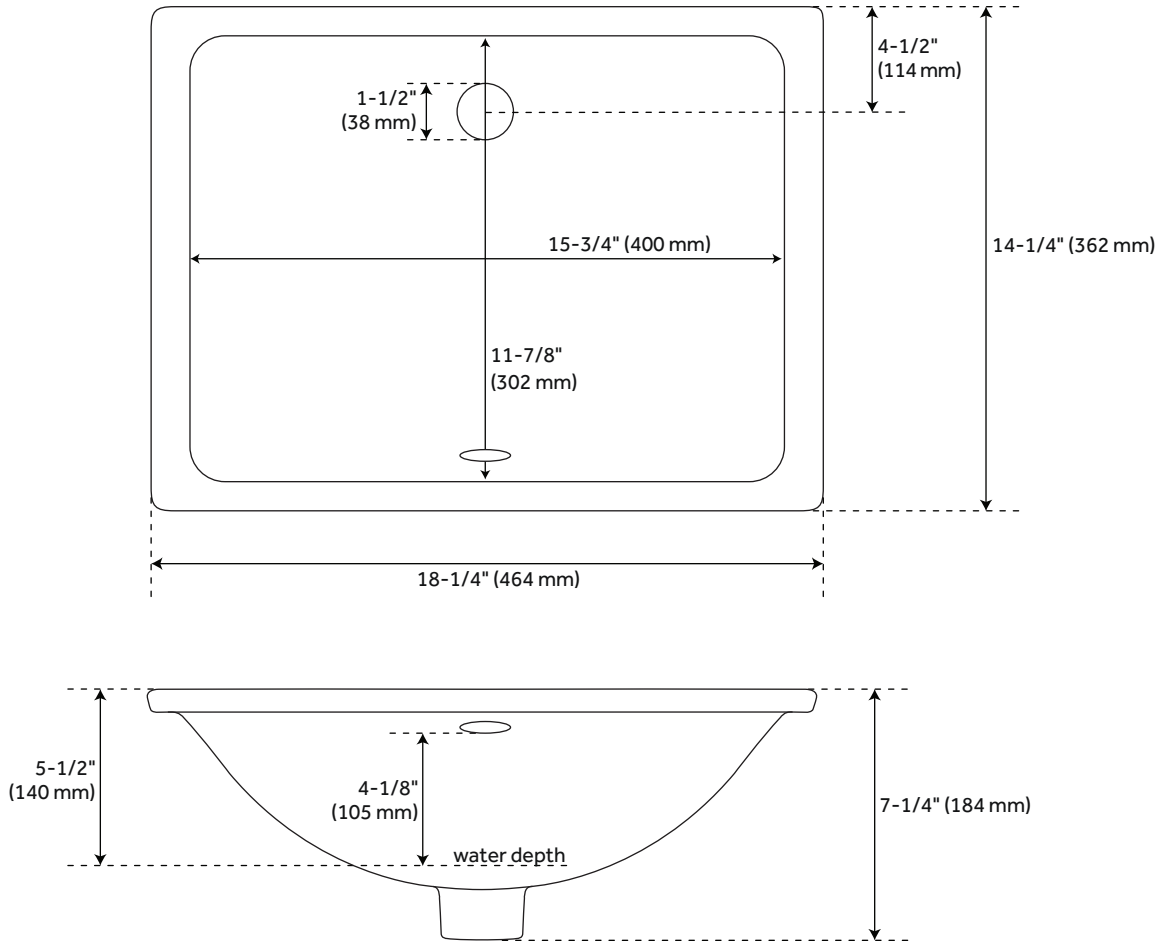

RECTANGULAR

UNDERMOUNT BATHROOM SINK - WHITE

SKU: 424434

FEATURES

Shape: Rectangle
Sink Material: Porcelain
Number Of Basins: 1
Sink Installation: Undermount
Faucet Centers: No Faucet Hole
Overflow Hole: No
Drain Included: Optional
Faucet Included: No
Includes Optional Chrome Overflow Cover

CONTENTS

SINK PAGE 2

REVISED 08/19/2022

RECTANGULAR

UNDERMOUNT BATHROOM SINK - WHITE

SKU: 424434

FEATURES

Length: 18-1/4"
Width: 14-1/4"
Height: 7-1/4"
Basin Length: 15-3/4"
Basin Width: 11-7/8"
Basin Depth: 5-1/2"
Water Depth To Overflow: 4-1/8"

CODES/STANDARDS

cUPC
ASME A112.19.2/CSA B45.1
Massachusetts Accepted

LISTED ID:

506894

PRODUCT IMAGE

All dimensions and specifications are nominal and may vary. Use actual products for accuracy in critical situations.