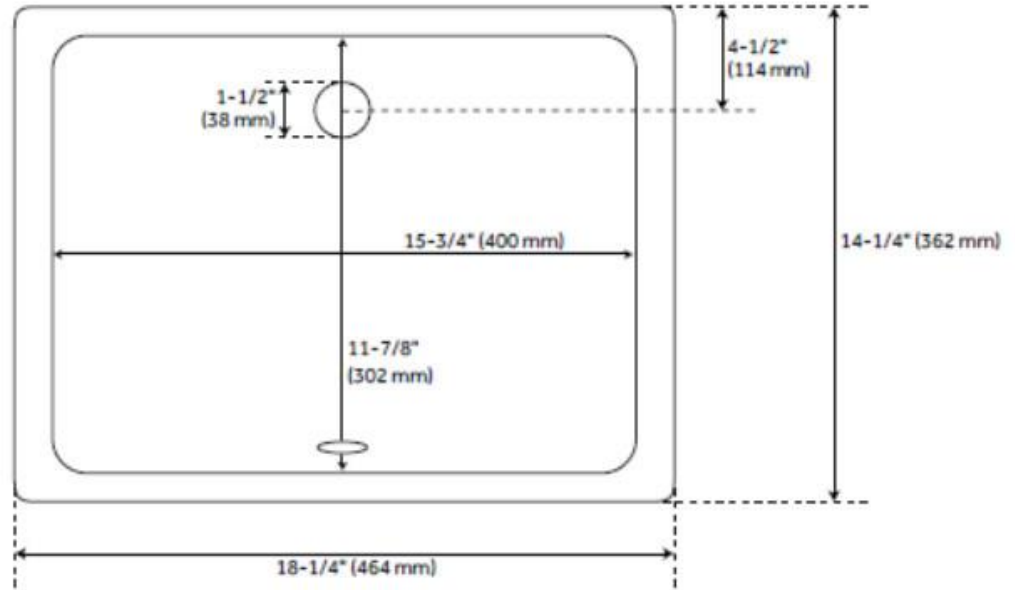

RECTANGULAR UNDERMOUNT BATHROOM SINK - WHITE

SKU: 424434
Code: SH424434

REVISED 6/27/2025