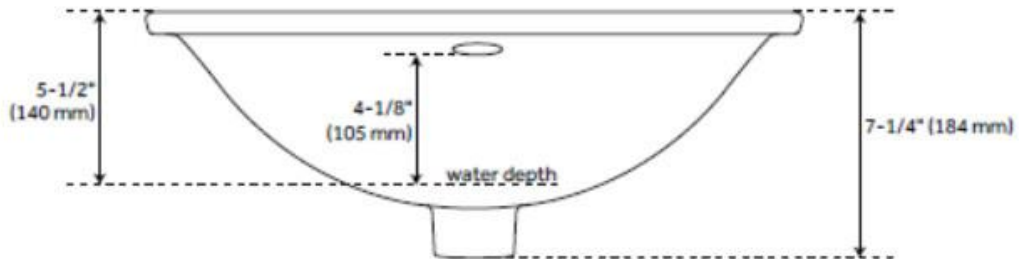

RECTANGULAR UNDERMOUNT BATHROOM SINK - WHITE

SKU: 424434
Code: SH424434

REVISED 6/27/2025