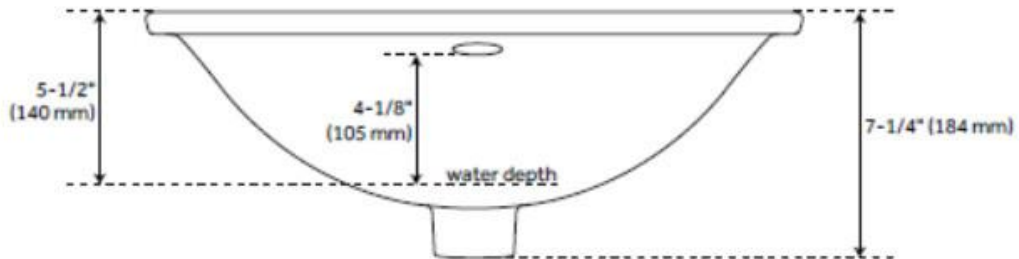

RECTANGULAR UNDERMOUNT BATHROOM SINK - WHITE

SKU: 424434
Code: SH424434

REVISED 7/1/2025