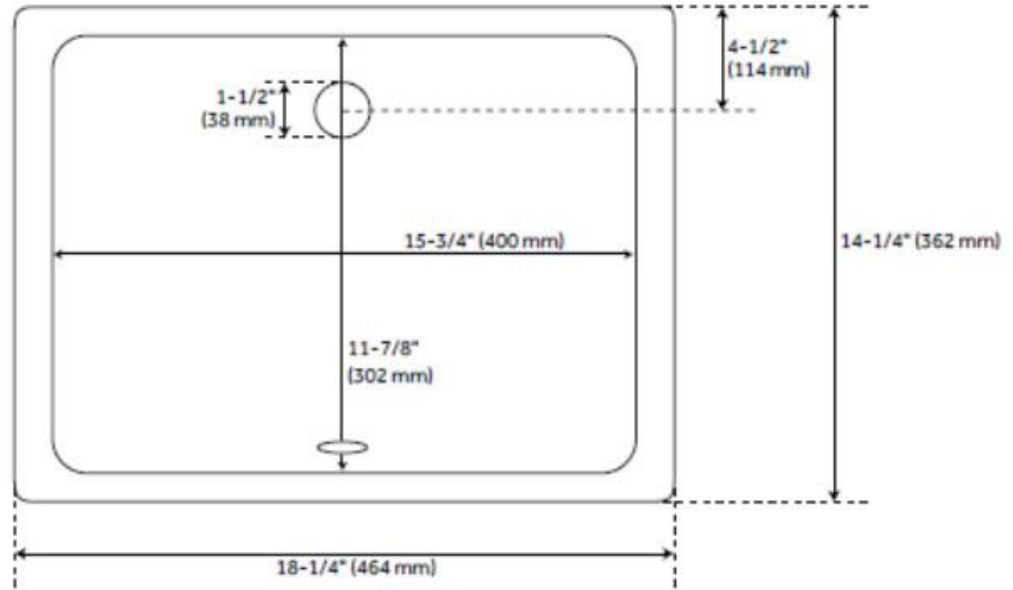

RECTANGULAR UNDERMOUNT BATHROOM SINK - WHITE

SKU: 424434
Code: SH424434

REVISED 7/1/2025