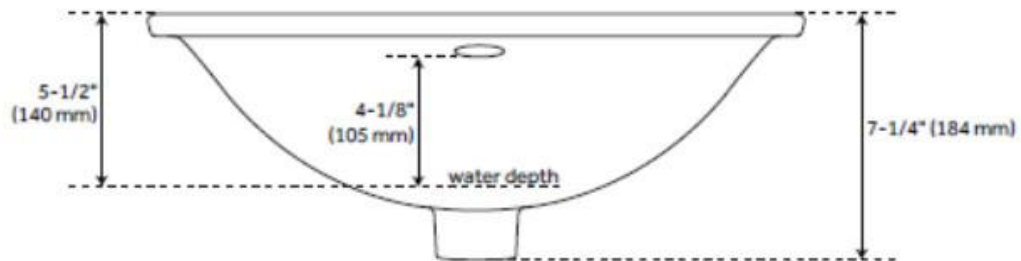

RECTANGULAR UNDERMOUNT BATHROOM SINK - WHITE

SKU: 424434
Code: SH424434

FEATURES

Material: Porcelain
Faucet Centers: No Faucet Hole

ASME A112.19.2/CSA B45.1, Massachusetts Accepted, LISTED ID: 506894

ADDITIONAL FEATURES

- Includes optional Chrome overflow cover.

REVISED 7/29/2024

RECTANGULAR UNDERMOUNT BATHROOM SINK - WHITE

SKU: 424434
Code: SH424434

REVISED 7/29/2024