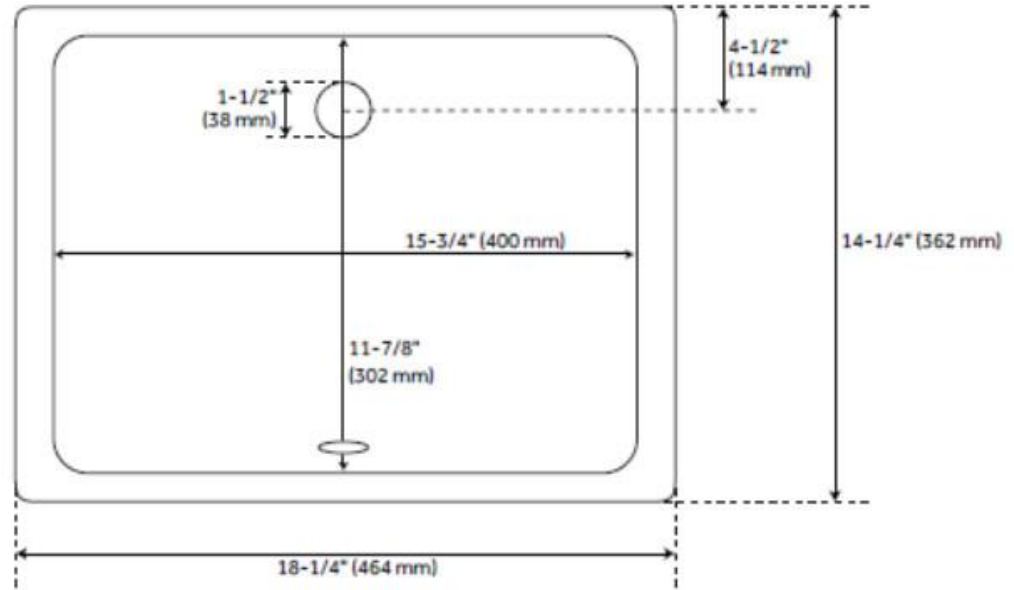

RECTANGULAR UNDERMOUNT BATHROOM SINK - WHITE

SKU: 424434
Code: SH424434

FEATURES

Material: Porcelain
Faucet Centers: No Faucet Hole

ASME A112.19.2/CSA B45.1, Massachusetts Accepted, LISTED ID: 506894

ADDITIONAL FEATURES

- Includes optional Chrome overflow cover.

REVISED 7/29/2024

RECTANGULAR UNDERMOUNT BATHROOM SINK - WHITE

SKU: 424434
Code: SH424434

REVISED 7/29/2024