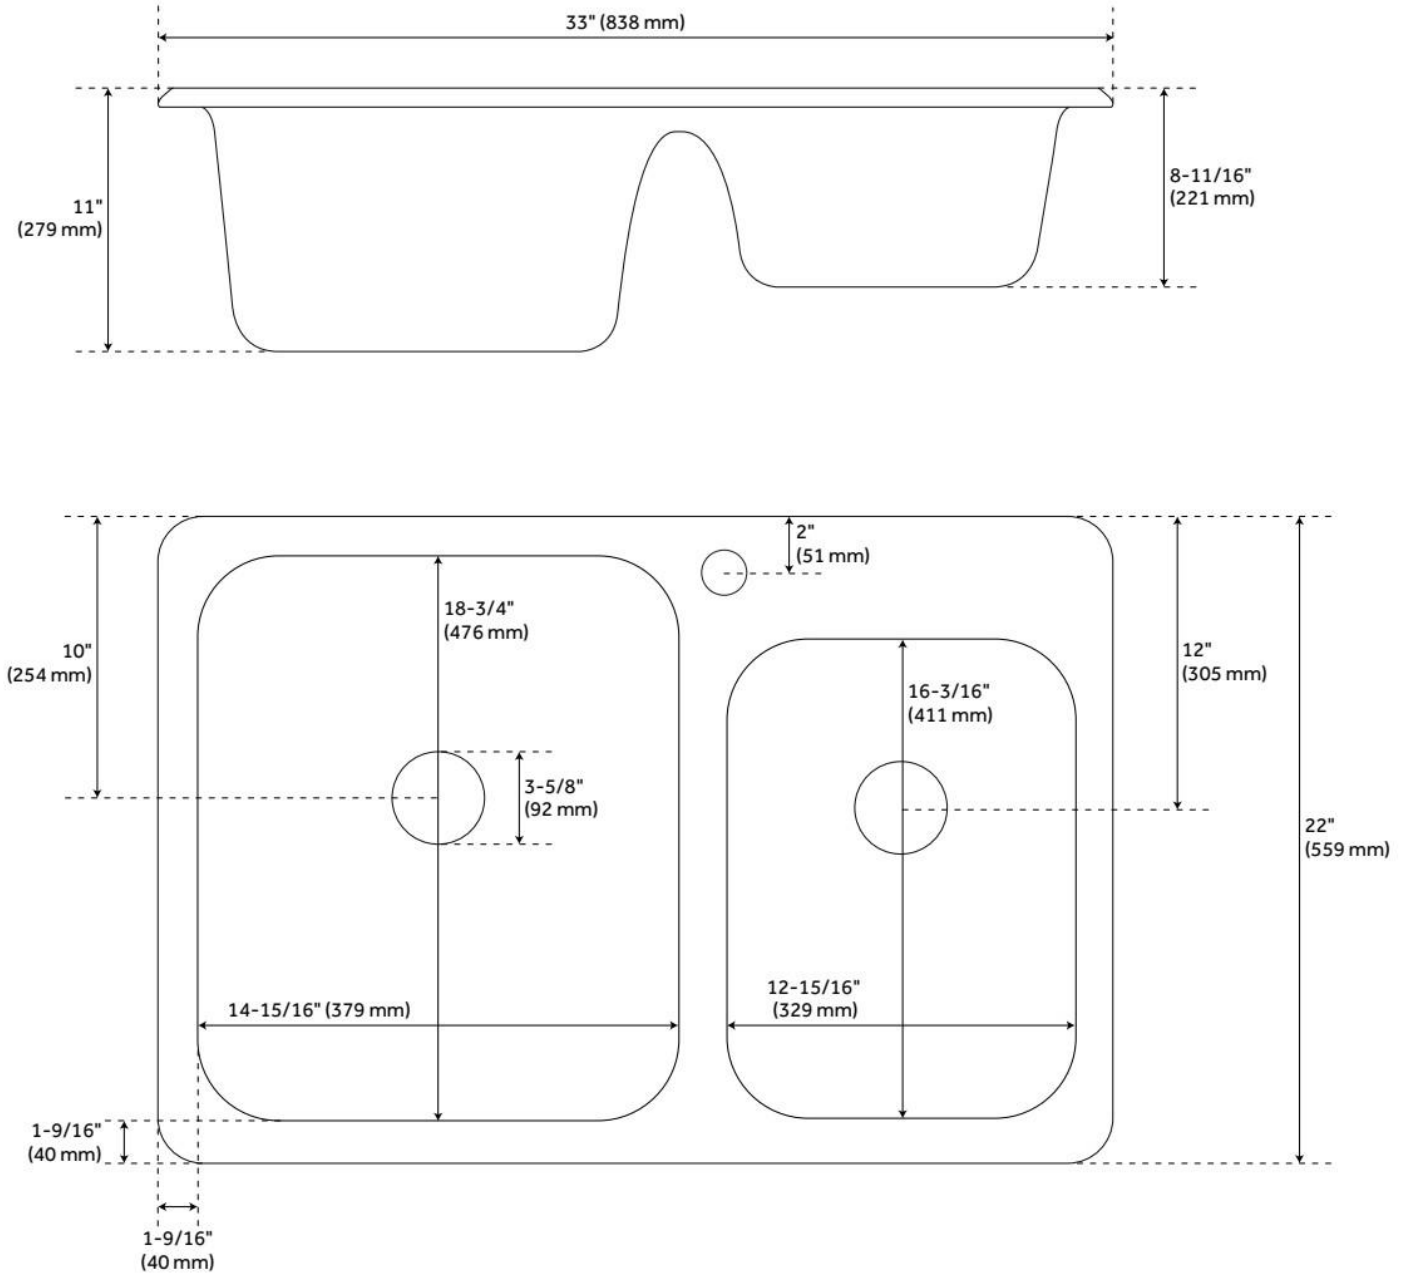

33" ELGIN 60/40 OFFSET DOUBLE-BOWL CAST IRON DROP-IN KITCHEN SINK - SINGLE HOLE - WHITE

SKU: 424854
Code: SH424854

FEATURES

Material: Cast Iron
Product Finish: White
Installation Type: Drop-In
Shape: Rectangle
Drain Placement: Center
Fits Drain Hole Size: 3-1/2"
Faucet Centers: Single-Hole
Overflow Hole: No
Mounting Hardware Included: No

Optional Accessory: Strainer: SH402277, SH402283, SH402288, SH406049, SH402262, SH402266

ASME A112.19.1/CSA B45.2, Massachusetts Accepted, LISTED ID: 515904

ADDITIONAL FEATURES

- Faucet holes are 1-3/8"

REVISED 8/13/2024

33" ELGIN 60/40 OFFSET DOUBLE-BOWL CAST IRON DROP-IN KITCHEN SINK - SINGLE HOLE - WHITE

SKU: 424854
Code: SH424854

REVISED 8/13/2024