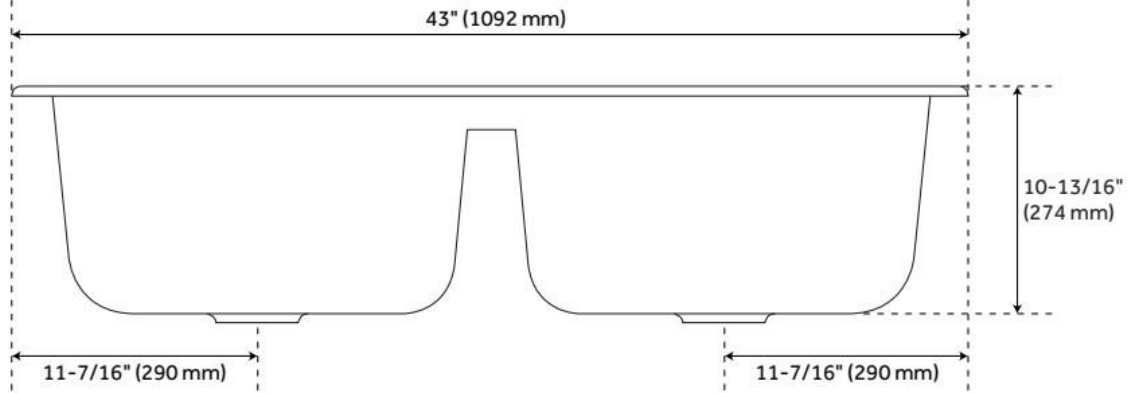

43" SELKIRK DOUBLE-BOWL CAST IRON DROP-IN KITCHEN SINK - 8" WIDESPREAD - BISCUIT

SKU: 424857
Code: SH424857

FEATURES

Material: Cast Iron
Product Finish: Biscuit
Installation Type: Drop-In
Shape: Rectangle
Drain Placement: Center
Fits Drain Hole Size: 3-1/2"
Faucet Centers: 8" Widespread
Overflow Hole: No
Mounting Hardware Included: No

Optional Accessory: Strainer: SH402277, SH402283, SH402288, SH406049, SH402262, SH402266

ASME A112.19.1/CSA B45.2, Massachusetts Accepted, LISTED ID: 515908

ADDITIONAL FEATURES

- Faucet holes are 1-3/8".

REVISED 8/13/2024

43" SELKIRK DOUBLE-BOWL CAST IRON DROP-IN KITCHEN SINK - 8" WIDESPREAD - BISCUIT

SKU: 424857
Code: SH424857

REVISED 8/13/2024