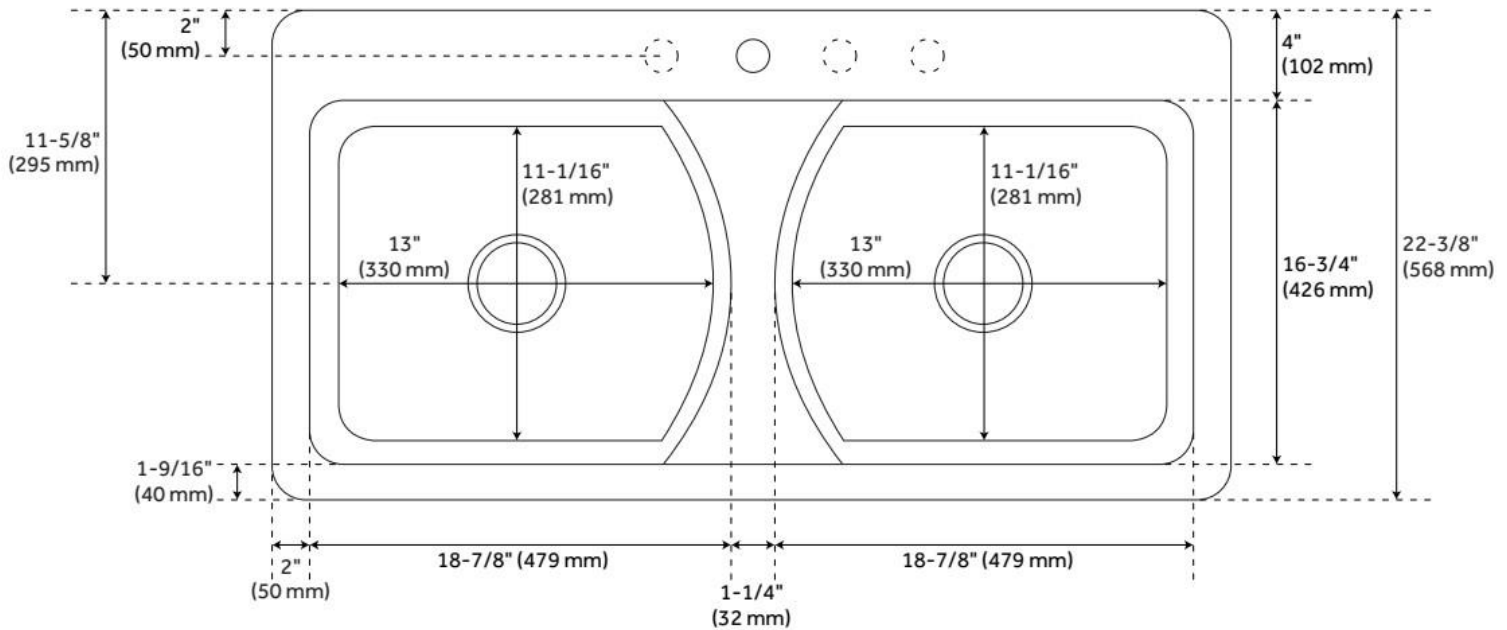

43" SELKIRK DOUBLE-BOWL CAST IRON DROP-IN KITCHEN SINK - 8" WIDESPREAD - BISCUIT

SKU: 424857
Code: SH424857

FEATURES

Material: Cast Iron
Product Finish: Biscuit
Installation Type: Drop-In
Shape: Rectangle
Drain Placement: Center
Fits Drain Hole Size: 3-1/2"
Faucet Centers: 8" Widespread
Overflow Hole: No
Mounting Hardware Included: No

Optional Accessory: Strainer: SH402277, SH402283, SH402288, SH406049, SH402262, SH402266

ASME A112.19.1/CSA B45.2, Massachusetts Accepted, LISTED ID: 515908

ADDITIONAL FEATURES

- Faucet holes are 1-3/8".

REVISED 8/13/2024

43" SELKIRK DOUBLE-BOWL CAST IRON DROP-IN KITCHEN SINK - 8" WIDESPREAD - BISCUIT

SKU: 424857
Code: SH424857

REVISED 8/13/2024