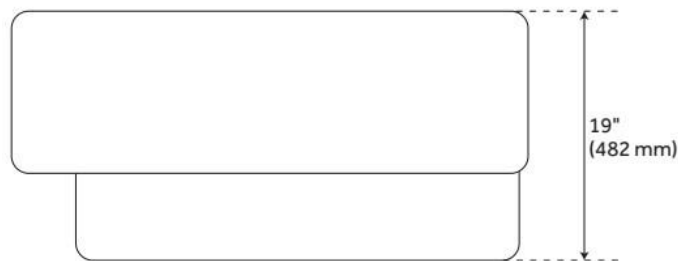

19" STODDERT PORCELAIN WALL MOUNT SINK

SKU: 424917
Code: SH424917

REVISED 7/10/2024