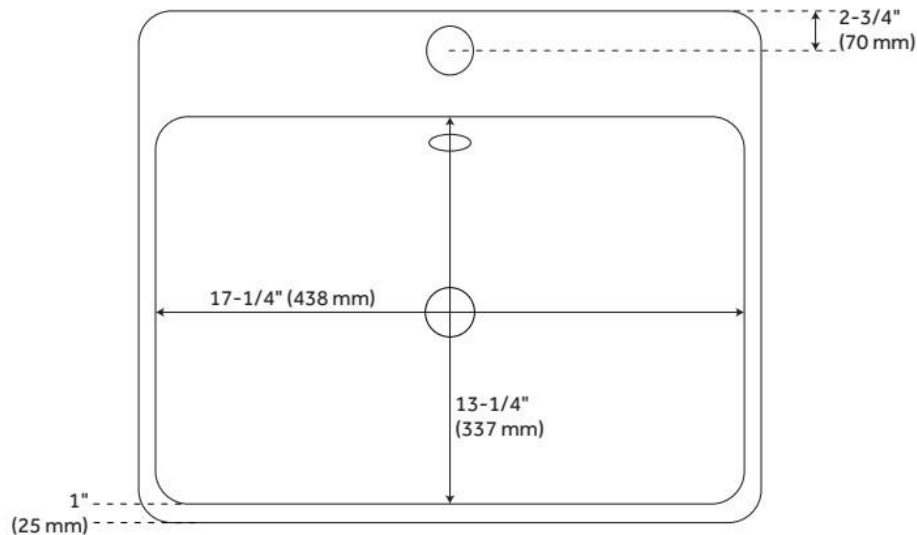

19" STODDERT PORCELAIN WALL MOUNT SINK

SKU: 424917
Code: SH424917

FEATURES

Material: Porcelain
Product Finish: White
Installation Type: Wall Mount
Shape: Rectangle
Drain Placement: Center
Fits Drain Hole Size: 1-1/2"
Faucet Centers: Single-Hole
Overflow Hole: Yes
Mounting Hardware Included: Yes

ASME A112.19.2/CSA B45.1, Massachusetts Accepted, LISTED ID: SH129015WH

REVISED 7/10/2024

19" STODDERT PORCELAIN WALL MOUNT SINK

SKU: 424917
Code: SH424917

REVISED 7/10/2024