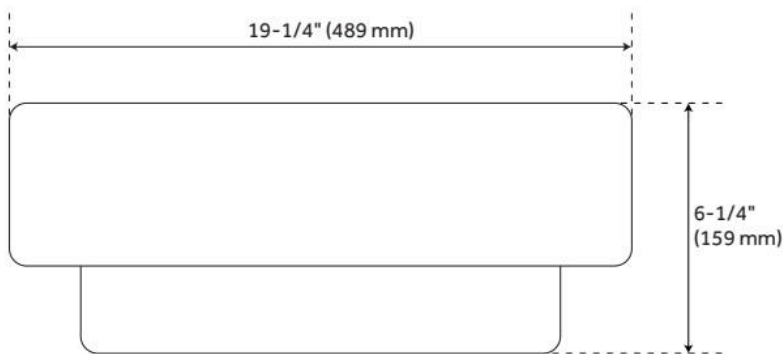

19" STODDERT PORCELAIN WALL MOUNT SINK

SKU: 424917
Code: SH424917

FEATURES

Material: Porcelain
Product Finish: White
Installation Type: Wall Mount
Shape: Rectangle
Drain Placement: Center
Fits Drain Hole Size: 1-1/2"
Faucet Centers: Single-Hole
Overflow Hole: Yes
Mounting Hardware Included: Yes

ASME A112.19.2/CSA B45.1, Massachusetts Accepted, LISTED ID: SH129015WH

REVISED 7/10/2024

19" STODDERT PORCELAIN WALL MOUNT SINK

SKU: 424917
Code: SH424917

REVISED 7/10/2024