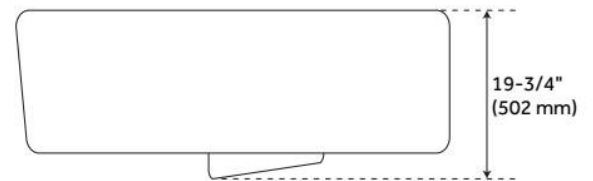

26" BURLESON PORCELAIN WALL-MOUNT SINK

SKU: 424923
Code: SH424923

REVISED 7/15/2024