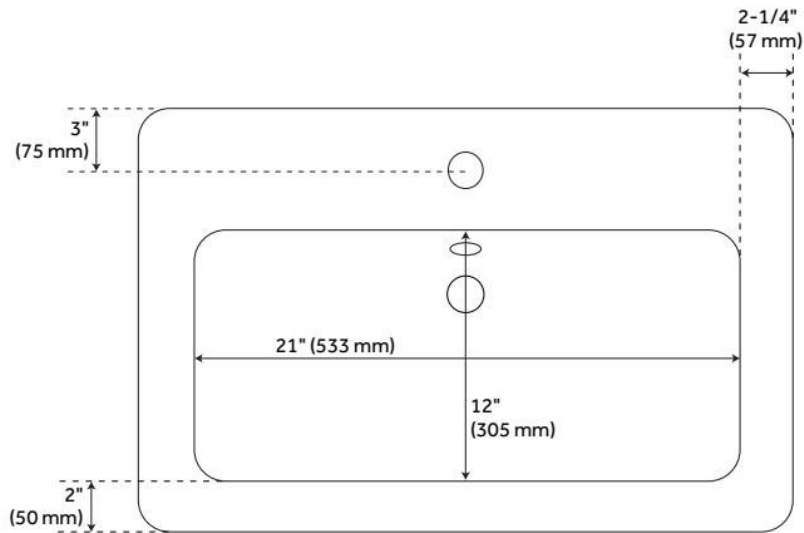

26" BURLESON PORCELAIN WALL-MOUNT SINK

SKU: 424923
Code: SH424923

FEATURES

Material: Porcelain
Product Finish: White
Installation Type: Wall Mount
Shape: Rectangle
Drain Placement: Center
Fits Drain Hole Size: 1-1/2"
Faucet Centers: Single-Hole
Overflow Hole: Yes
Mounting Hardware Included: Yes

ASME A112.19.2/CSA B45.1, Massachusetts Accepted, LISTED ID: SH129019WH

REVISED 7/15/2024

26" BURLESON PORCELAIN WALL-MOUNT SINK

SKU: 424923
Code: SH424923

REVISED 7/15/2024