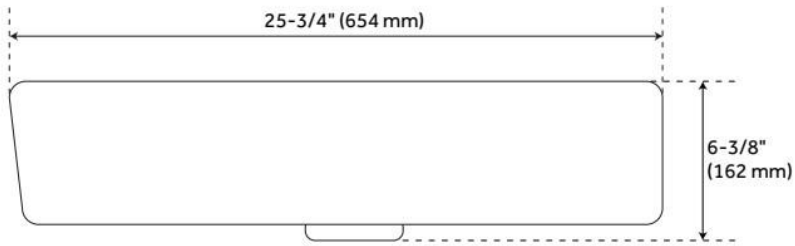

26" BURLESON PORCELAIN WALL-MOUNT SINK

SKU: 424923
Code: SH424923

FEATURES

Material: Porcelain
Product Finish: White
Installation Type: Wall Mount
Shape: Rectangle
Drain Placement: Center
Fits Drain Hole Size: 1-1/2"
Faucet Centers: Single-Hole
Overflow Hole: Yes
Mounting Hardware Included: Yes

ASME A112.19.2/CSA B45.1, Massachusetts Accepted, LISTED ID: SH129019WH

REVISED 7/15/2024

26" BURLESON PORCELAIN WALL-MOUNT SINK

SKU: 424923
Code: SH424923

REVISED 7/15/2024