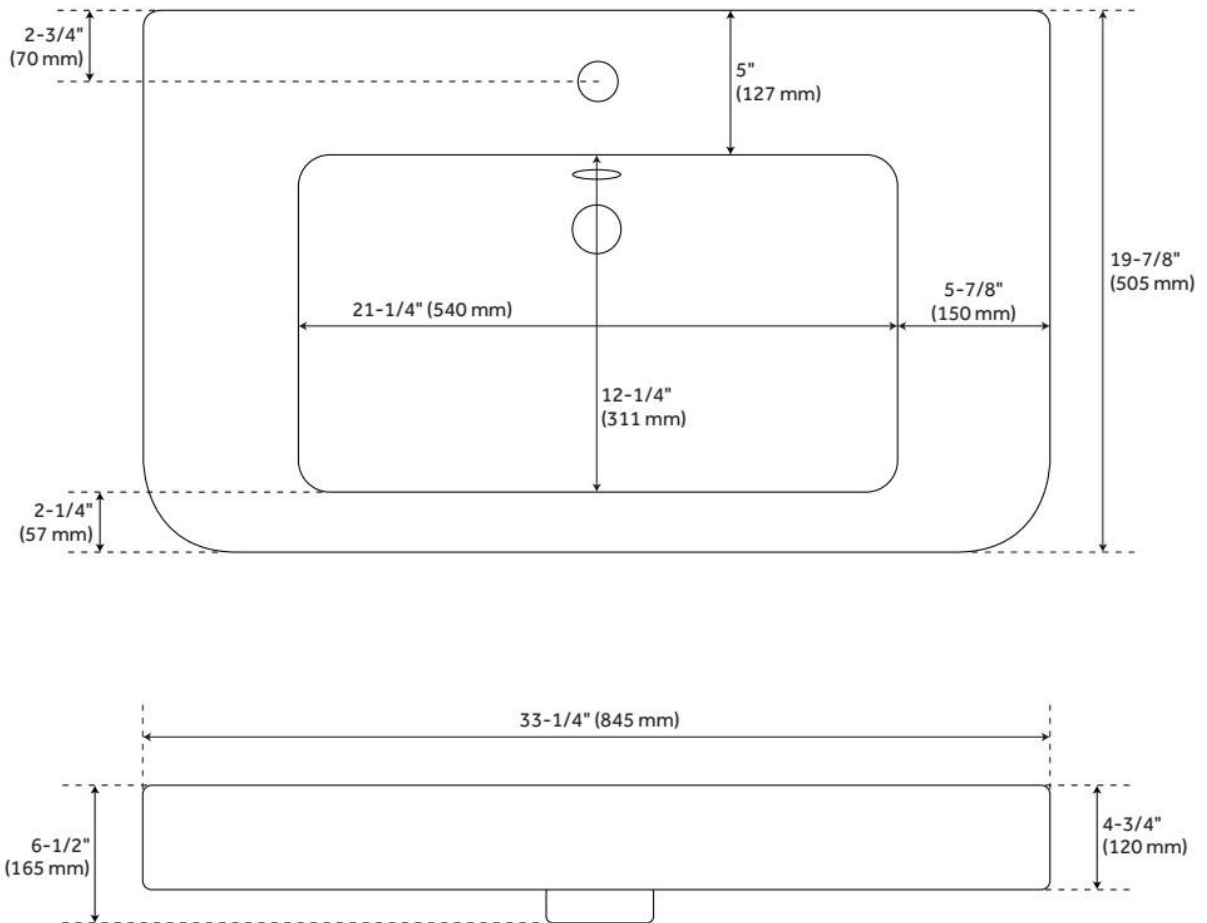

34" BURLESON PORCELAIN WALL-MOUNT SINK

SKU: 424924
Code: SH424924

FEATURES

Material: Porcelain
Product Finish: White
Installation Type: Wall Mount
Shape: Rectangle
Drain Placement: Center
Fits Drain Hole Size: 1-1/2"
Faucet Centers: Single-Hole
Overflow Hole: Yes
Mounting Hardware Included: Yes

ASME A112.19.2/CSA B45.1, Massachusetts Accepted, LISTED ID: SH129020WH

REVISED 7/15/2024

34" BURLESON PORCELAIN WALL-MOUNT SINK

SKU: 424924
Code: SH424924

REVISED 7/15/2024