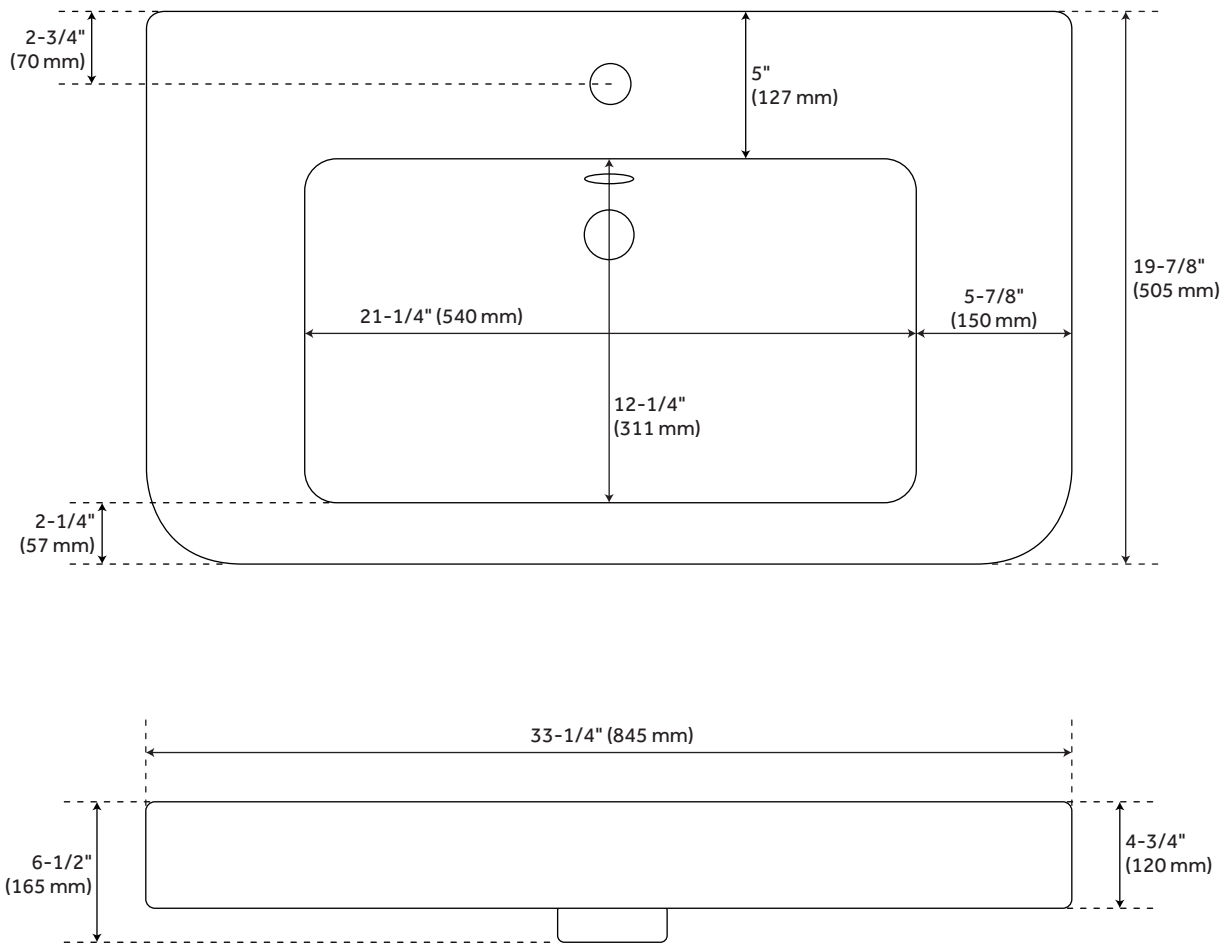

34" BURLESON PORCELAIN WALL-MOUNT SINK

SKU: 424924
Code: SH424924

FEATURES

Length: 33-1/4"
Width: 19-7/8"
Height: 6-1/2"
Sink Shape: Rectangle
Number of Basins: 1
Sink Installation: Wall Mount
Product Color: White
Faucet Centers: Single-Hole
Overflow Hole: true
Basin Length: 21-1/4"
Basin Width: 12-1/4"
Basin Depth: 4-3/8"
Water Depth To Overflow: 2-7/8"
Fits Drain Hole Size: 1-1/2"
Drain Included: Optional
Faucet Included: No
Sink Material: Porcelain

ASME A112.19.2/CSA B45.1

REVISED 3/31/2023

34" BURLESON PORCELAIN WALL-MOUNT SINK

SKU: 424924
Code: SH424924

ADDITIONAL FEATURES

REVISED 3/31/2023

34" BURLESON PORCELAIN WALL-MOUNT SINK

All dimensions and specifications are nominal and may vary. Use actual products for accuracy in critical situations.