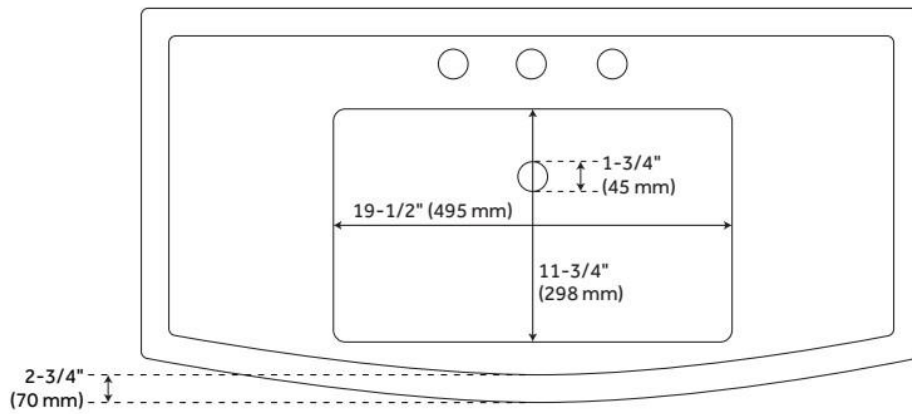

OLNEY PORCELAIN WALL-MOUNT SINK

SKU: 424947
Code: SH424947

REVISED 7/15/2024