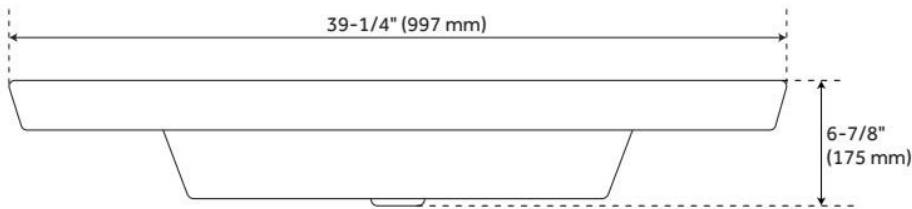

OLNEY PORCELAIN WALL-MOUNT SINK

SKU: 424947
Code: SH424947

REVISED 7/15/2024