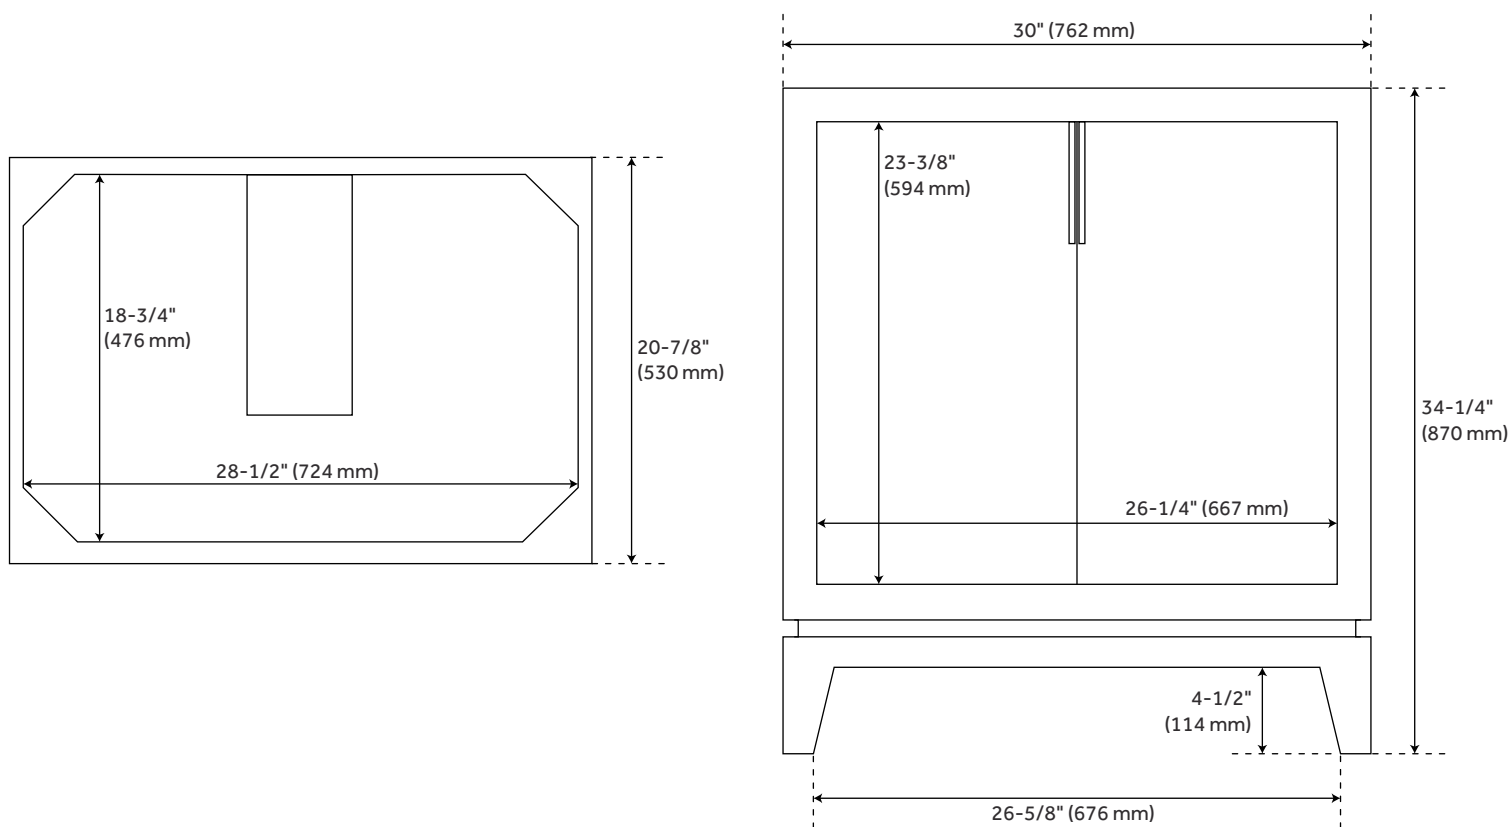

30" TALYN MAHOGANY VANITY - LIGHT WALNUT - VANITY CABINET ONLY

SKU: 425637
Code: SH425637

FEATURES

Installation Type: Freestanding
Features: Matching Mirror;Soft-Close Hinges
Product Finish: Light Walnut
Material: Mahogany
Number of Doors: 2
Width: 30"
Height: 34-1/4"
Depth: 20-7/8"
Assembly Required: No
Number of Basins: 1
Vanity Top Options: No Top
Faucet Included: No
Vanity Top Material: No Top
Size: 30 in
Hardware Finish: Oil Rubbed Bronze
Built-In Adjusters: Yes
Sink Included: no
Vanity Top Included: no
Mirror Included: No

REVISED 3/21/2023

30" TALYN MAHOGANY VANITY - LIGHT WALNUT - VANITY CABINET ONLY

SKU: 425637
Code: SH425637

ADDITIONAL FEATURES

- See Installation Instructions for directions to attach the vanity top and sink.
- All dimensions are ($\pm 1/2"$).

REVISED 3/21/2023

30" TALYN MAHOGANY VANITY - LIGHT WALNUT

SKU: 425637

All dimensions and specifications are nominal and may vary. Use actual products for accuracy in critical situations.