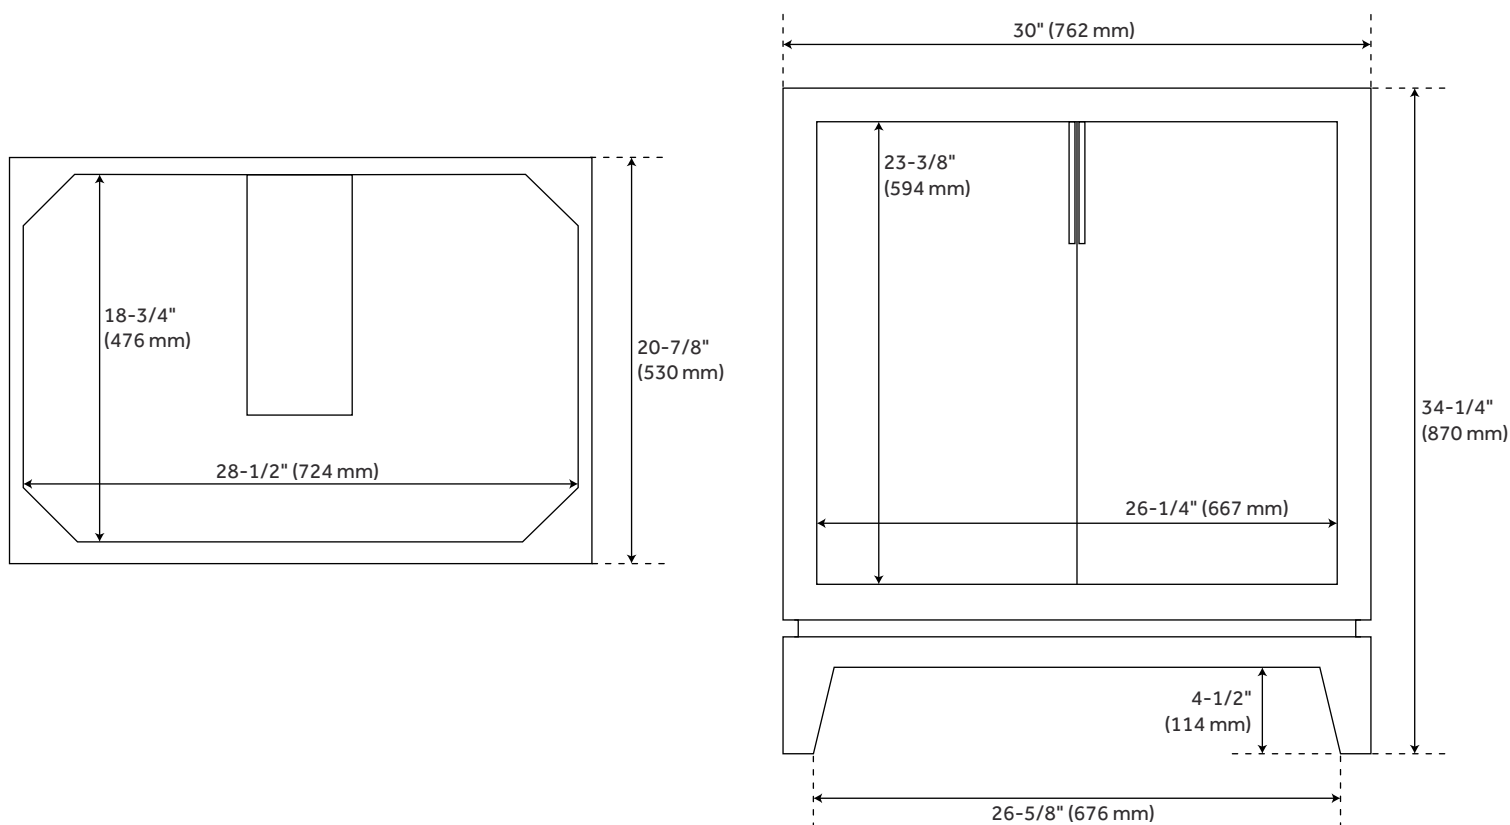

30" TALYN MAHOGANY VANITY - LIGHT WALNUT

SKU: 425637

All dimensions and specifications are nominal and may vary. Use actual products for accuracy in critical situations.