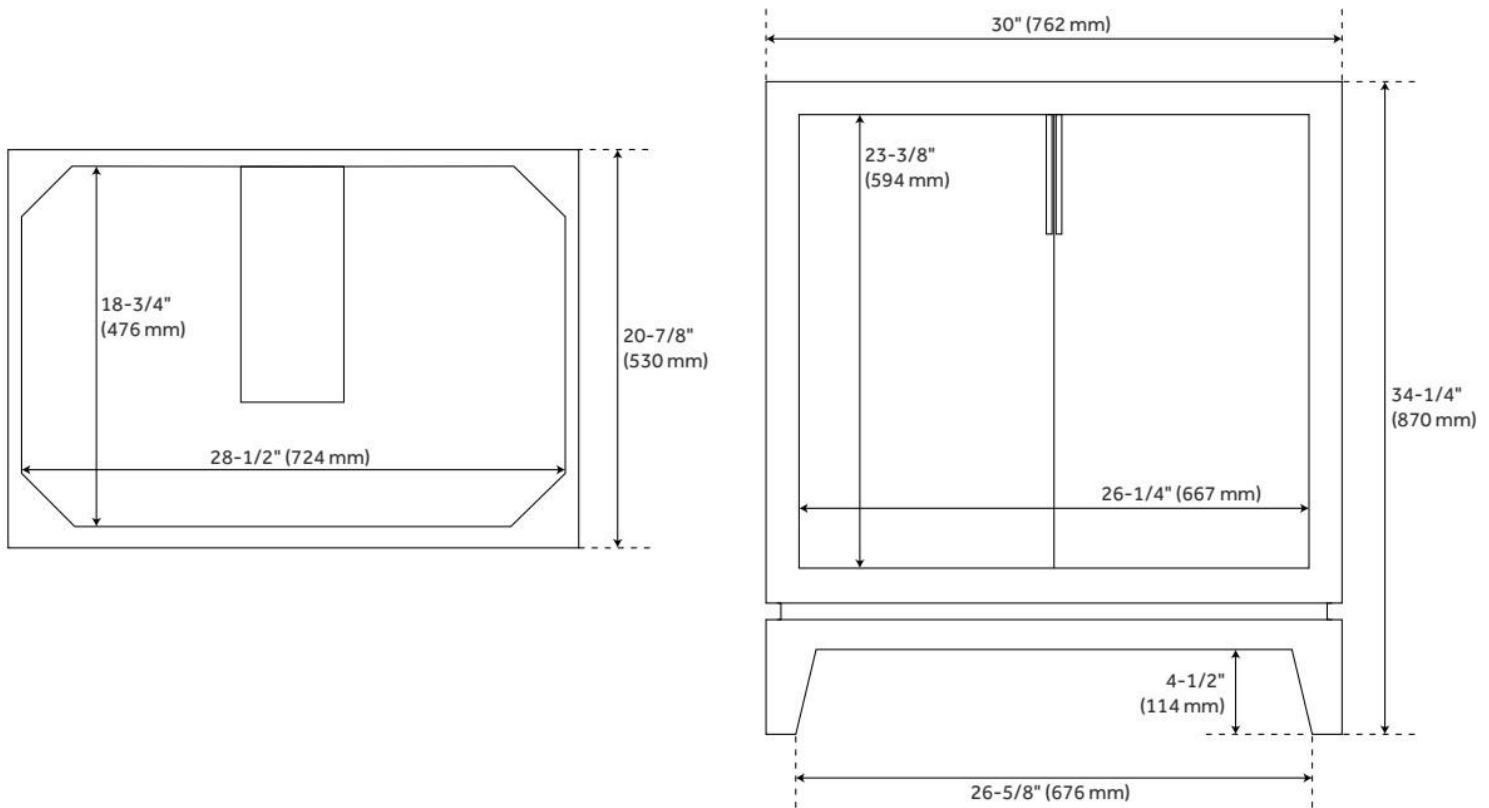

30" TALYN MAHOGANY VANITY - LIGHT WALNUT - VANITY CABINET ONLY

SKU: 425637
Code: SH425637

REVISED 8/8/2024