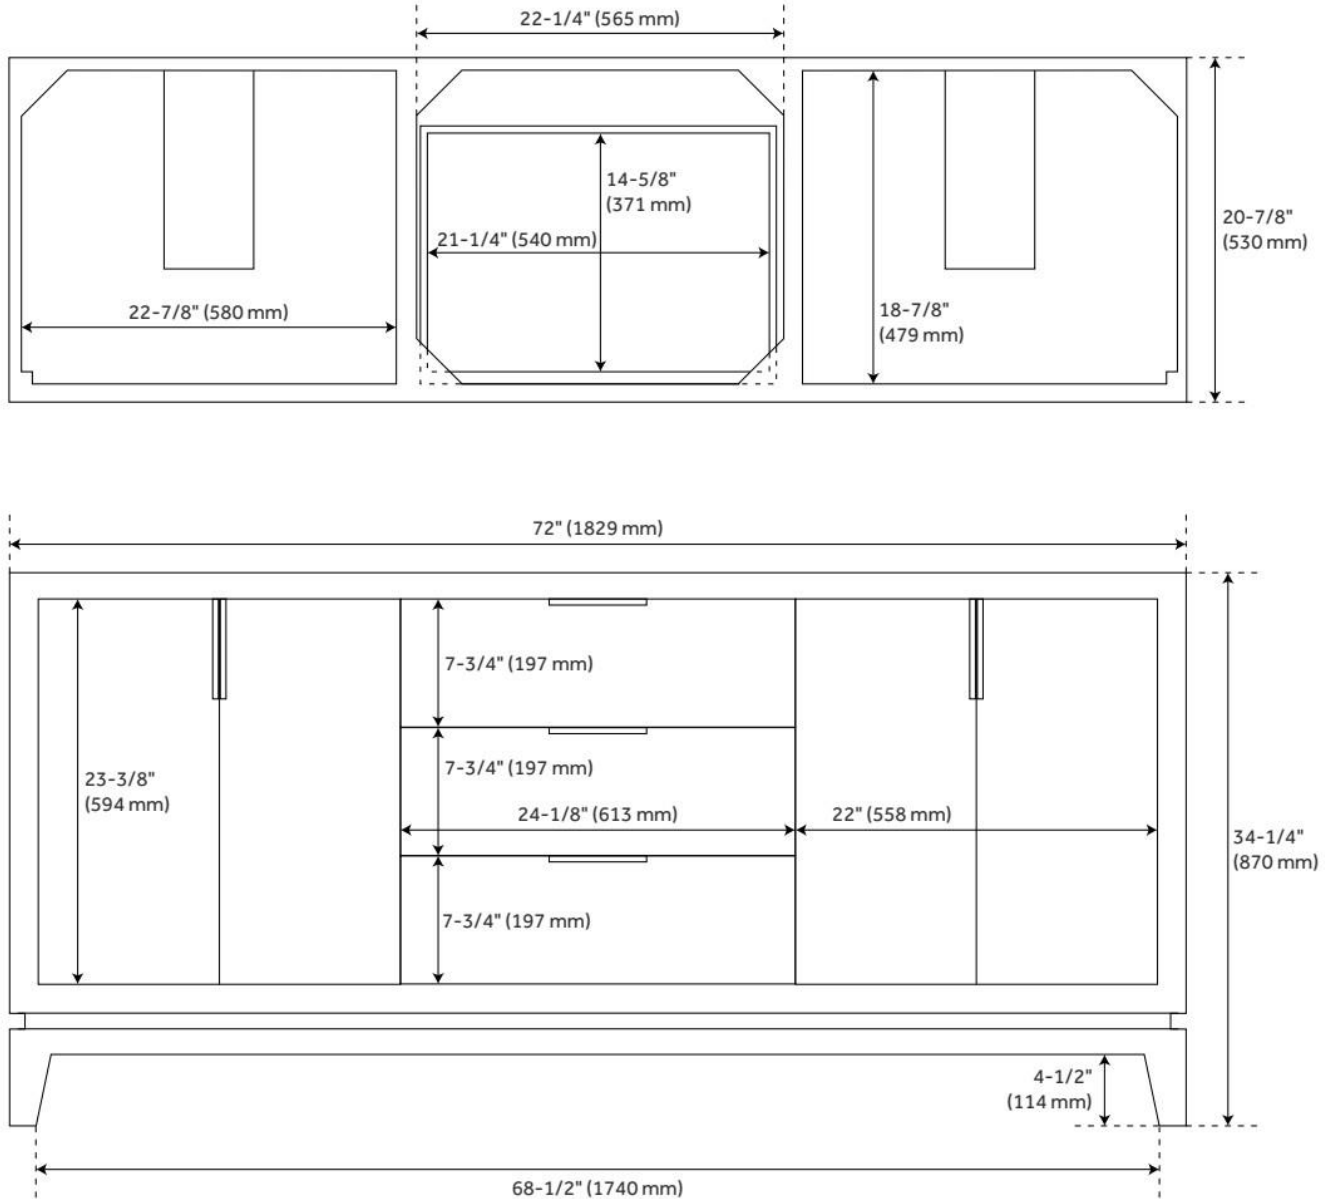

72" TALYN MAHOGANY DOUBLE VANITY - BLACK - VANITY CABINET ONLY

SKU: 425642
Code: SH425642

REVISED 8/7/2024