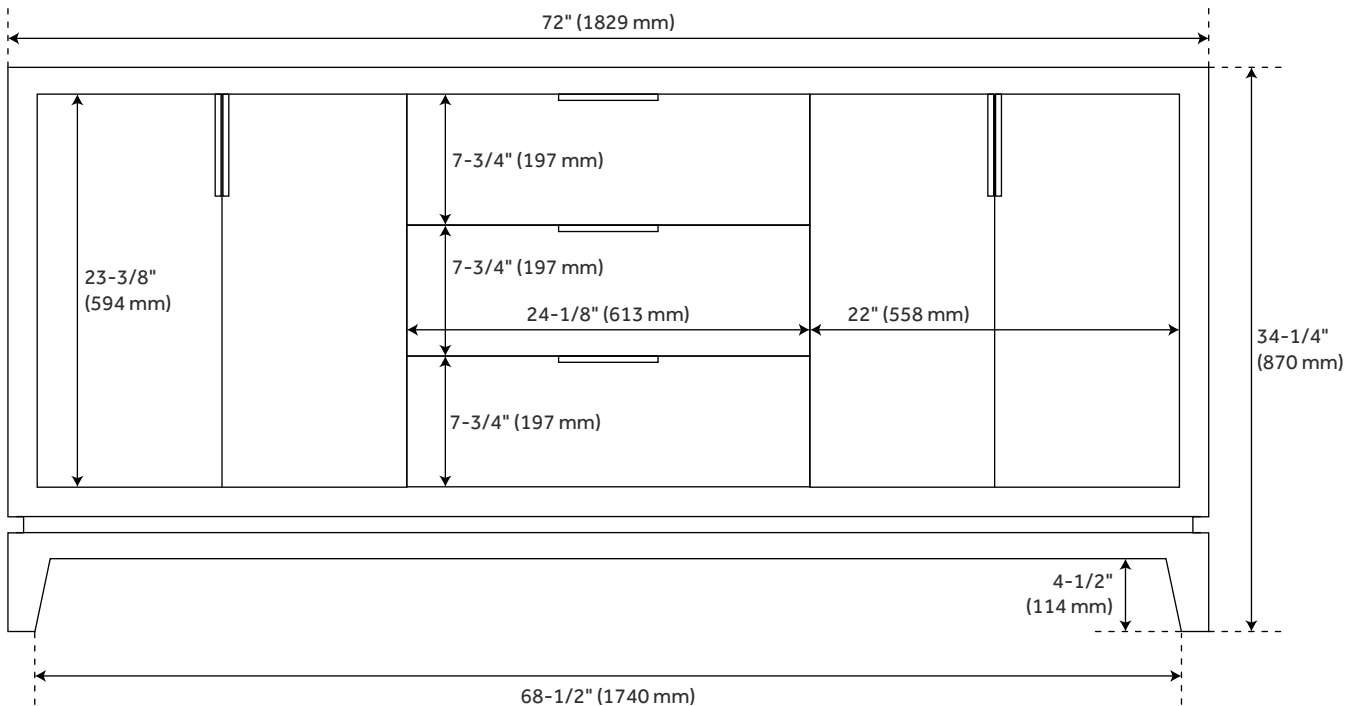

72" TALYN MAHOGANY DOUBLE VANITY - BLACK

SKU: 425642

All dimensions and specifications are nominal and may vary. Use actual products for accuracy in critical situations.