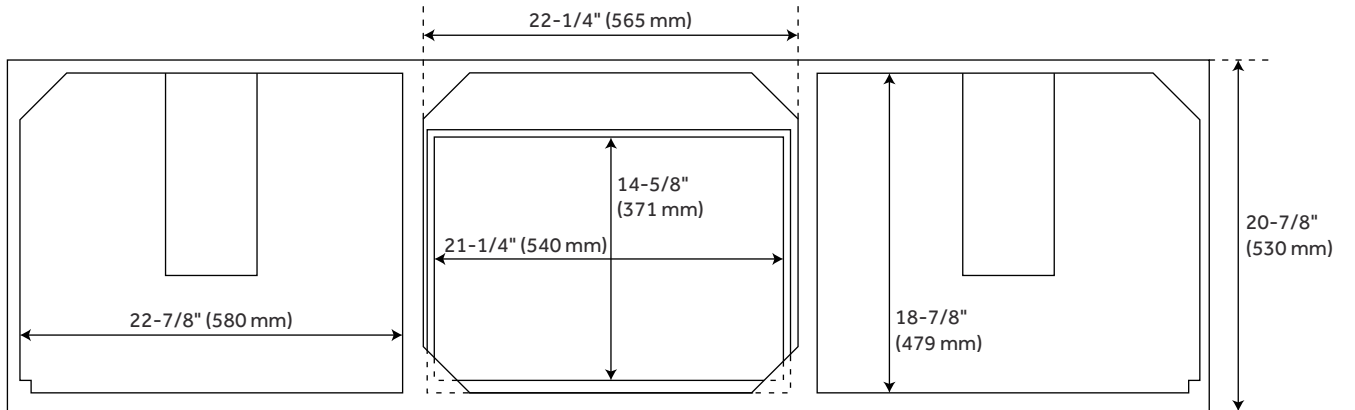

72" TALYN MAHOGANY DOUBLE VANITY - BLACK

SKU: 425642

All dimensions and specifications are nominal and may vary. Use actual products for accuracy in critical situations.