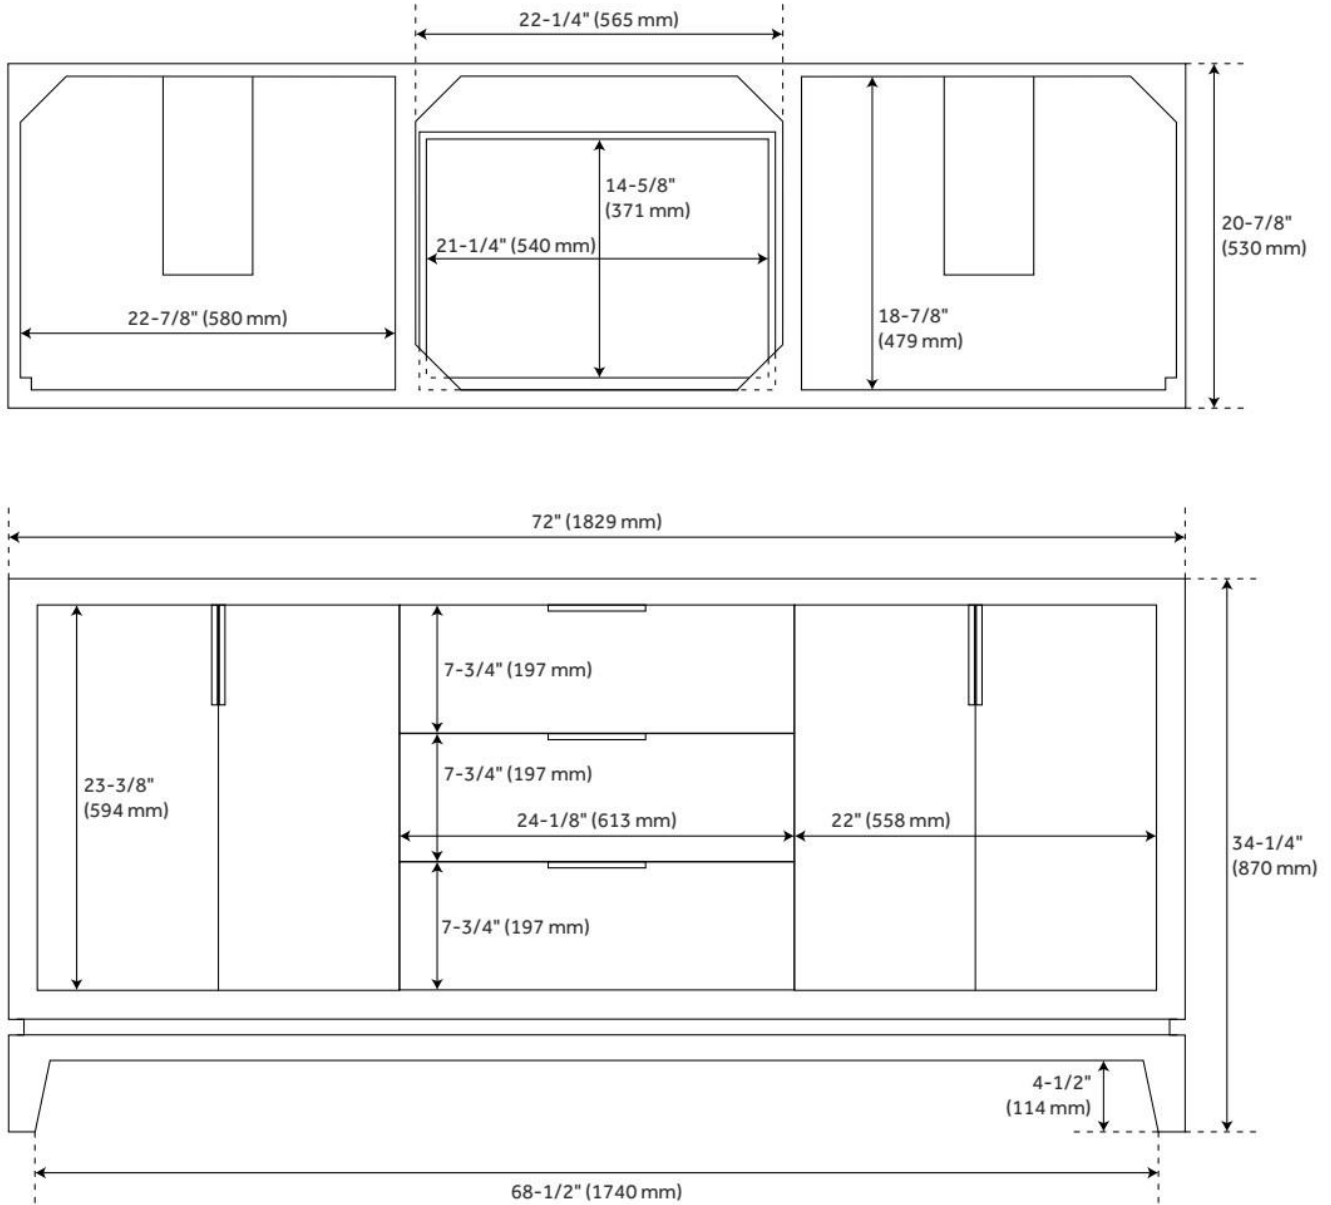

72" TALYN MAHOGANY DOUBLE VANITY - LIGHT WALNUT - VANITY CABINET ONLY

SKU: 425643
Code: SH425643

REVISED 8/7/2024