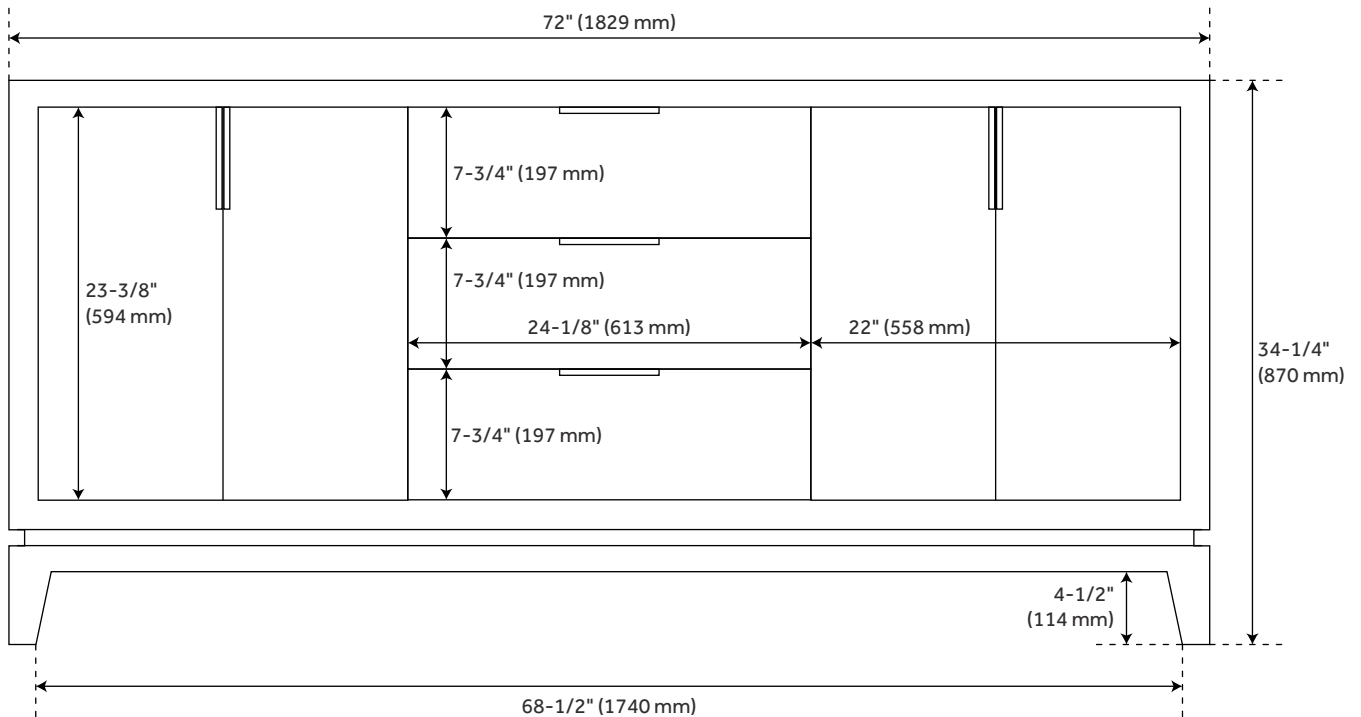

72" TALYN MAHOGANY DOUBLE VANITY - LIGHT WALNUT - VANITY CABINET ONLY

SKU: 425643
Code: SH425643

FEATURES

Installation Type: Freestanding
Features: Matching Mirror;Soft-Close Hinges
Product Finish: Walnut
Material: Mahogany
Number of Doors: 4
Number of Drawers: 3
Width: 72"
Height: 34-1/4"
Depth: 20-7/8"
Assembly Required: No
Number of Basins: 2
Vanity Top Options: No Top
Faucet Included: No
Vanity Top Material: No Top
Size: 72 in
Hardware Finish: Oil Rubbed Bronze
Built-In Adjusters: Yes
Sink Included: no
Vanity Top Included: no
Mirror Included: No

REVISED 4/24/2023

72" TALYN MAHOGANY DOUBLE VANITY - LIGHT WALNUT - VANITY CABINET ONLY

SKU: 425643
Code: SH425643

ADDITIONAL FEATURES

- See Installation Instructions for directions to attach the vanity top and sink.
- All dimensions are ($\pm 1/2"$).

REVISED 4/24/2023

72" TALYN MAHOGANY DOUBLE VANITY - LIGHT WALNUT

SKU: 425643

All dimensions and specifications are nominal and may vary. Use actual products for accuracy in critical situations.