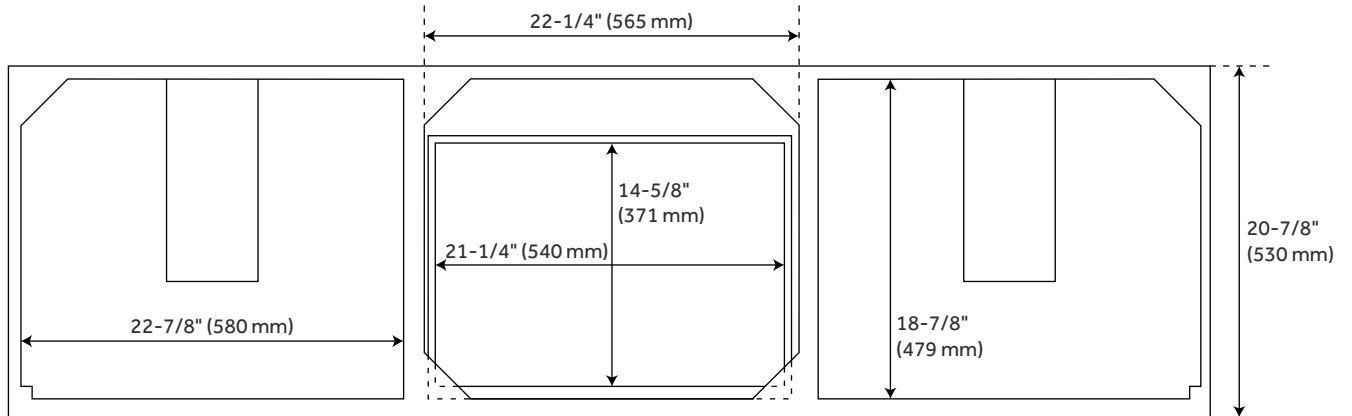

72" TALYN MAHOGANY DOUBLE VANITY - LIGHT WALNUT

SKU: 425643

All dimensions and specifications are nominal and may vary. Use actual products for accuracy in critical situations.